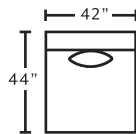

96103
Armless Chair