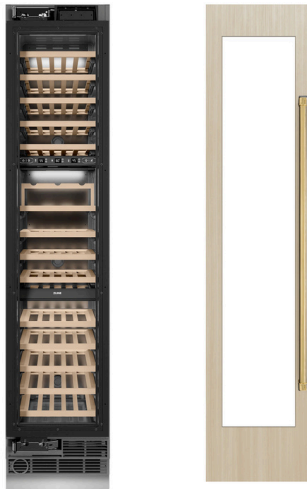

ZLINE Autograph Edition 18 in. 9.0 cu. ft. Triple Zone 68 Bottle Panel Ready Left Hinge Column Wine Cooler with Polished Gold Accents (RBCWVLZ-18-G)

ZLINE
ATTAINABLE LUXURY®

PANEL NOT INCLUDED
LEFT HINGE ORIENTATION

INTRODUCTION

Luxury isn't meant to be desired - it's meant to be attainable. The ZLINE Autograph Edition 18 in. 9.0 cu. ft. Triple Zone 68 Bottle Panel Ready Left Hinge Column Wine Cooler with Polished Gold Accents (RBCWVLZ-18-G) combines the convenience of a sleek integrated tall column built-in design with triple zone temperature control and spacious storage capacity for up to 68 wine bottles. Achieve ZLINE Attainable Luxury® excellence with innovative features that showcase your collection in unparalleled style and ensure that every pour is perfection.

Birch Wood Racks - ZLINE Column Wine Coolers are equipped with 14 full-extension birch wood shelves, including 1 specialty display rack, with an elegant stained finish offering unmatched luxury and long-lasting durability