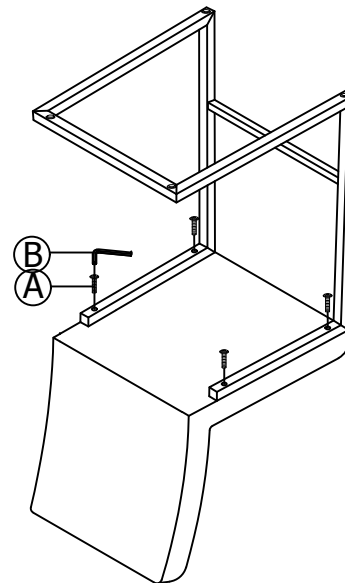

1060028

Ronan KD Fabric Counter Stool

Assembly Instructions

Hardware

Ⓐ M6X35X04

Ⓑ M4X01

Parts

① X 1PC

② X 1PC

1

2