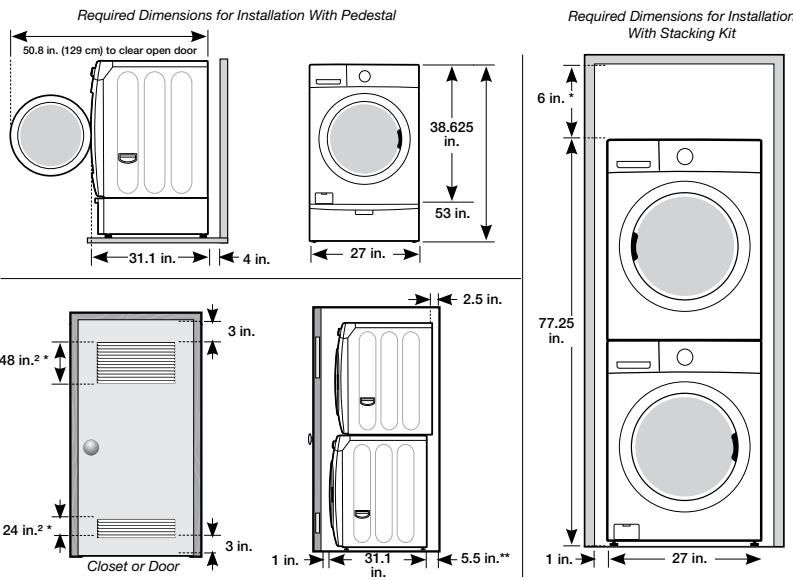

WF331ANR

3.7 cu. ft. High Efficiency VRT™ Steam Front Load Washer

Installation Options:

Installing your washer

1. Alcove or closet installation

Minimum clearances for closets and alcove:

- Sides - 1 in. (2.5 cm)
- Top - 17 in. (43.2 cm)
- Rear - 4 in. (10.2 cm)
- Closet Front - 2 in. (5.1 cm)

If the washer and dryer are installed together, the closet front must have at least a 72 in² (465cm²) unobstructed air opening. Your washer alone does not require a specific air opening.

2. With optional pedestal base or stacking kit