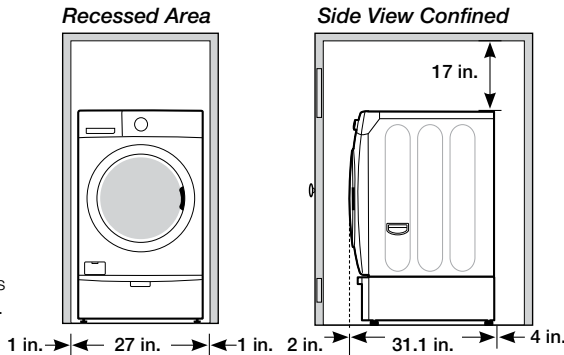

Installing your washer

1. Alcove or closet installation

Minimum clearances for closets and alcove:

- Sides - 1 in. (2.5 cm)
- Top - 17 in. (43.2 cm)
- Rear - 4 in. (10.2 cm)
- Closet Front - 2 in. (5.1 cm)

If the washer and dryer are installed together, the closet front must have at least a 72 in² (465cm²) unobstructed air opening. Your washer alone does not require a specific air opening.