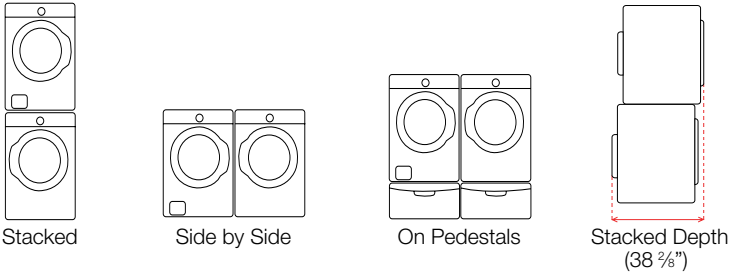

WF331ANR

3.7 cu. ft. High Efficiency VRT™ Steam Front Load Washer

Installation Options:

Installing your washer

1. Alcove or closet installation

Minimum clearances for closets and alcove:

- Sides - 1 in. (2.5 cm)
- Top - 17 in. (43.2 cm)
- Rear - 4 in. (10.2 cm)
- Closet Front - 2 in. (5.1 cm)