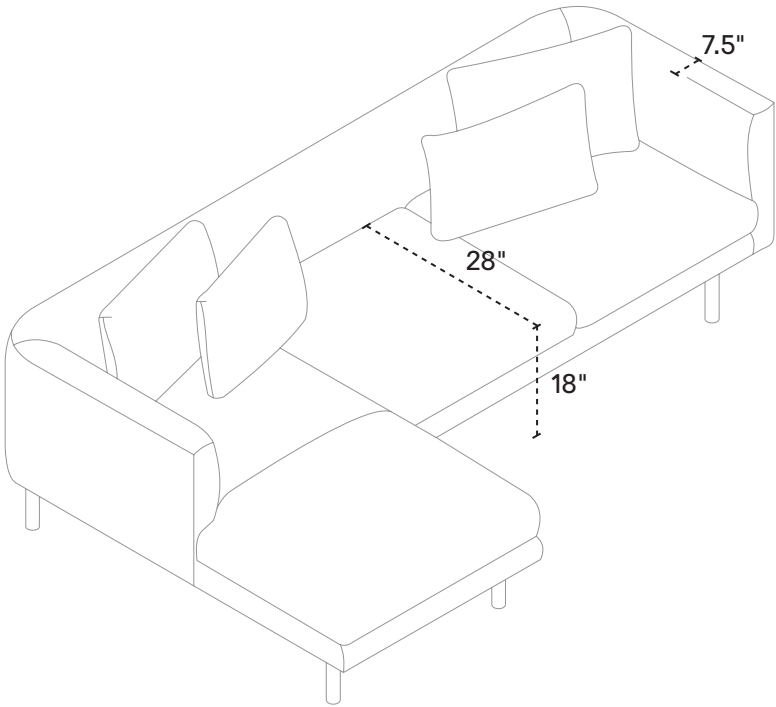

99" w × 35" d × 32" h
Fabric 30148-S3
Leather 37148-S3

2-PIECE SOFA WITH CHAISE

100" w × 61" d × 32" h
Fabric 30148-08, 16
Leather 37148-08, 16

**2-PIECE SOFA WITH
BACKLESS CHAISE**

99" w × 97" d × 32" h
Fabric 30148-S3, 35
Leather 37148-S3, 35

SQUARE OTTOMAN

CLUB CHAIR

DAYBED

CLUB LOVESEAT

CLUB SOFA

91" SOFA

99" SOFA

2-PIECE SOFA WITH CHAISE

2-PIECE SOFA WITH BACKLESS CHAISE