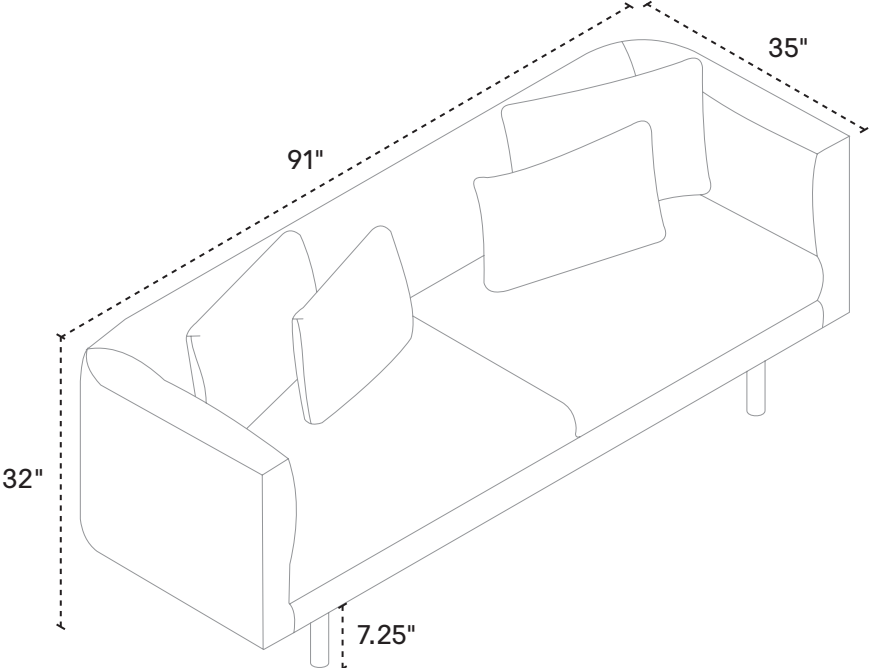

99" w × 35" d × 32" h
Fabric 30148-S3
Leather 37148-S3

2-PIECE SOFA WITH CHAISE

100" w × 61" d × 32" h
Fabric 30148-08, 16
Leather 37148-08, 16

**2-PIECE SOFA WITH
BACKLESS CHAISE**

99" w × 97" d × 32" h
Fabric 30148-S3, 35
Leather 37148-S3, 35

SQUARE OTTOMAN

CLUB CHAIR

DAYBED

CLUB LOVESEAT

CLUB SOFA

91" SOFA

99" SOFA

2-PIECE SOFA WITH CHAISE