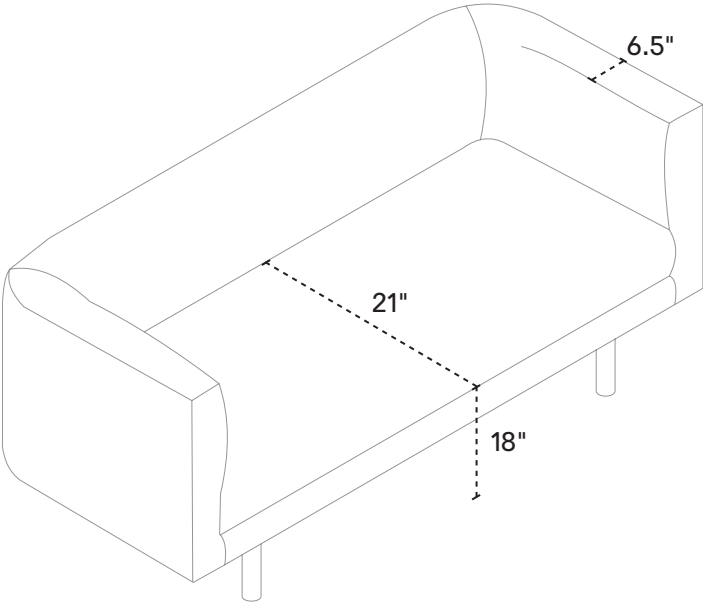

99" w × 35" d × 32" h
Fabric 30148-S3
Leather 37148-S3

2-PIECE SOFA WITH CHAISE

100" w × 61" d × 32" h
Fabric 30148-08, 16
Leather 37148-08, 16

**2-PIECE SOFA WITH
BACKLESS CHAISE**

99" w × 97" d × 32" h
Fabric 30148-S3, 35
Leather 37148-S3, 35

SQUARE OTTOMAN

CLUB CHAIR

DAYBED

CLUB LOVESEAT

CLUB SOFA

91" SOFA

99" SOFA

2-PIECE SOFA WITH CHAISE