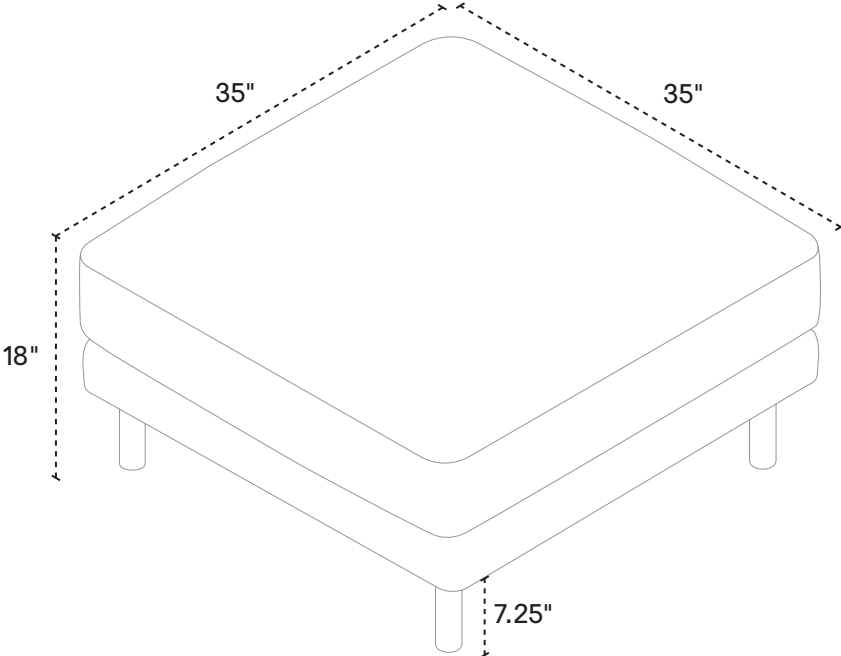

SQUARE OTTOMAN