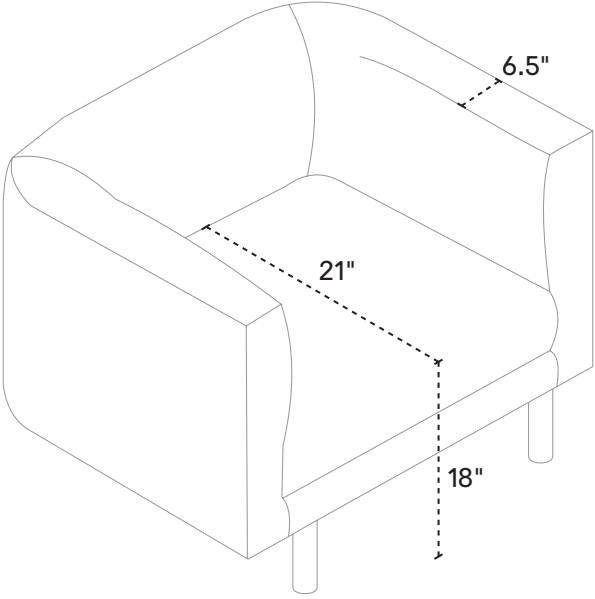

CLUB LOVESEAT

67" w × 29" d × 28" h
Fabric 30147-03
Leather 37147-03

CLUB SOFA

79" w × 29" d × 28" h
Fabric 30147-01
Leather 37147-01

91" SOFA

91" w × 35" d × 32" h
Fabric 30148-01
Leather 37148-01

99" SOFA

99" w × 35" d × 32" h
Fabric 30148-S3
Leather 37148-S3

2-PIECE SOFA WITH CHAISE

100" w × 61" d × 32" h
Fabric 30148-08, 16
Leather 37148-08, 16

**2-PIECE SOFA WITH
BACKLESS CHAISE**

99" w × 97" d × 32" h
Fabric 30148-S3, 35
Leather 37148-S3, 35

SQUARE OTTOMAN

CLUB CHAIR

DAYBED

CLUB LOVESEAT

CLUB SOFA

91" SOFA

99" SOFA

2-PIECE SOFA WITH CHAISE