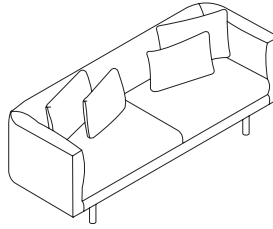

REPLAY – LIVING

OTTOMAN

35" w × 35" d × 18" h
Fabric 30148-74
Leather 37148-74

CLUB CHAIR

33" w × 29" d × 28" h
Fabric 30147-02
Leather 37147-02

DAYBED

77" w × 35" d × 29" h
Fabric 30148-54
Leather 37148-54

CLUB LOVESEAT

67" w × 29" d × 28" h
Fabric 30147-03
Leather 37147-03

CLUB SOFA

79" w × 29" d × 28" h
Fabric 30147-01
Leather 37147-01

91" SOFA

91" w × 35" d × 32" h
Fabric 30148-01
Leather 37148-01

99" SOFA