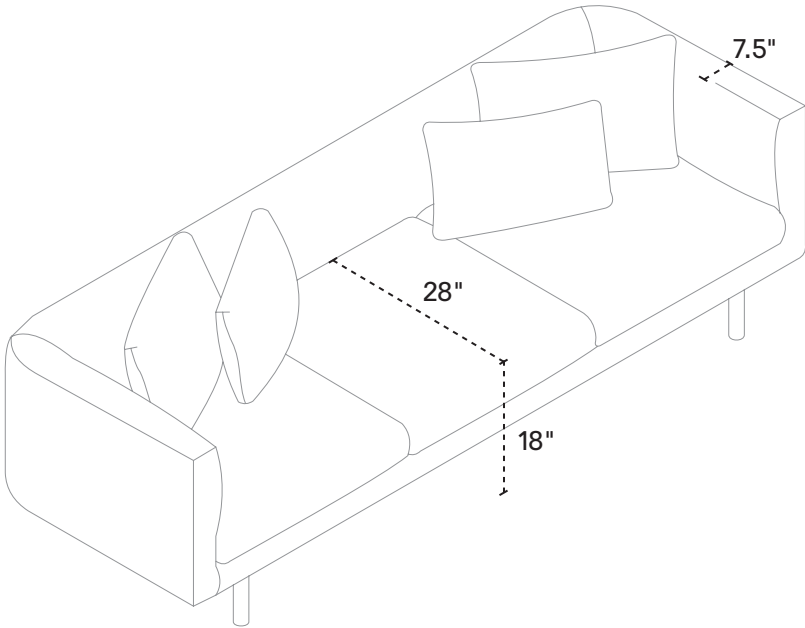

99" w × 35" d × 32" h
Fabric 30148-S3
Leather 37148-S3

2-PIECE SOFA WITH CHAISE

100" w × 61" d × 32" h
Fabric 30148-08, 16
Leather 37148-08, 16

**2-PIECE SOFA WITH
BACKLESS CHAISE**

99" w × 97" d × 32" h
Fabric 30148-S3, 35
Leather 37148-S3, 35

SQUARE OTTOMAN

CLUB CHAIR

DAYBED

CLUB LOVESEAT

CLUB SOFA

91" SOFA

99" SOFA

2-PIECE SOFA WITH CHAISE

2-PIECE SOFA WITH BACKLESS CHAISE