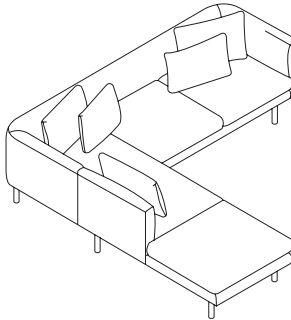

REPLAY – LIVING

OTTOMAN

35" w × 35" d × 18" h
Fabric 30148-74
Leather 37148-74

CLUB CHAIR

33" w × 29" d × 28" h
Fabric 30147-02
Leather 37147-02

DAYBED

77" w × 35" d × 29" h
Fabric 30148-54
Leather 37148-54

CLUB LOVESEAT

67" w × 29" d × 28" h
Fabric 30147-03
Leather 37147-03

CLUB SOFA

79" w × 29" d × 28" h
Fabric 30147-01
Leather 37147-01

91" SOFA

91" w × 35" d × 32" h
Fabric 30148-01
Leather 37148-01

99" SOFA

99" w × 35" d × 32" h
Fabric 30148-S3
Leather 37148-S3

2-PIECE SOFA WITH CHAISE

100" w × 61" d × 32" h
Fabric 30148-08, 16
Leather 37148-08, 16

**2-PIECE SOFA WITH
BACKLESS CHAISE**

99" w × 97" d × 32" h
Fabric 30148-S3, 35
Leather 37148-S3, 35