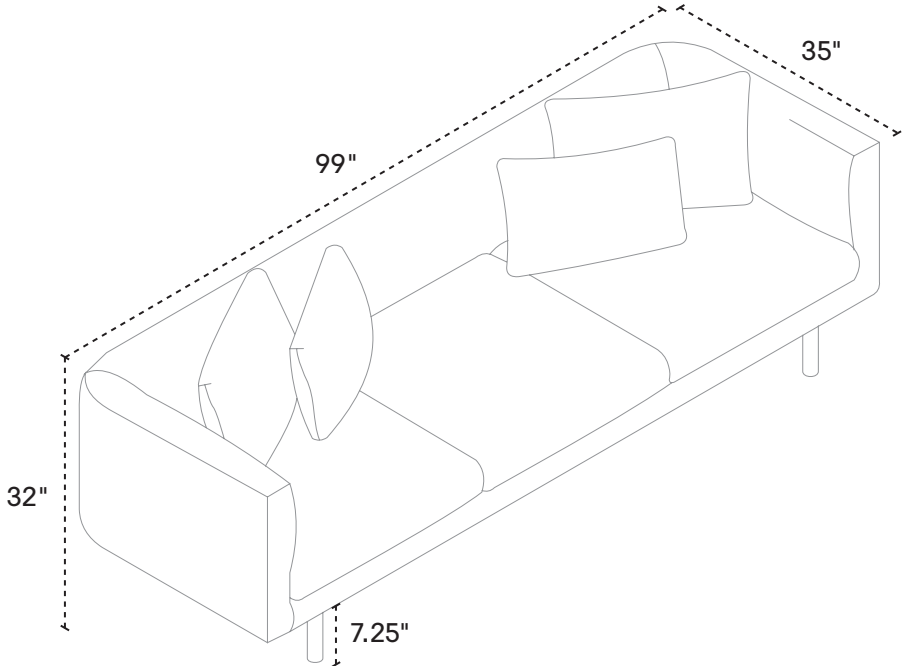

99" w × 35" d × 32" h
Fabric 30148-S3
Leather 37148-S3

2-PIECE SOFA WITH CHAISE

100" w × 61" d × 32" h
Fabric 30148-08, 16
Leather 37148-08, 16

**2-PIECE SOFA WITH
BACKLESS CHAISE**

99" w × 97" d × 32" h
Fabric 30148-S3, 35
Leather 37148-S3, 35

SQUARE OTTOMAN

CLUB CHAIR

DAYBED

CLUB LOVESEAT

CLUB SOFA

91" SOFA

99" SOFA

2-PIECE SOFA WITH CHAISE