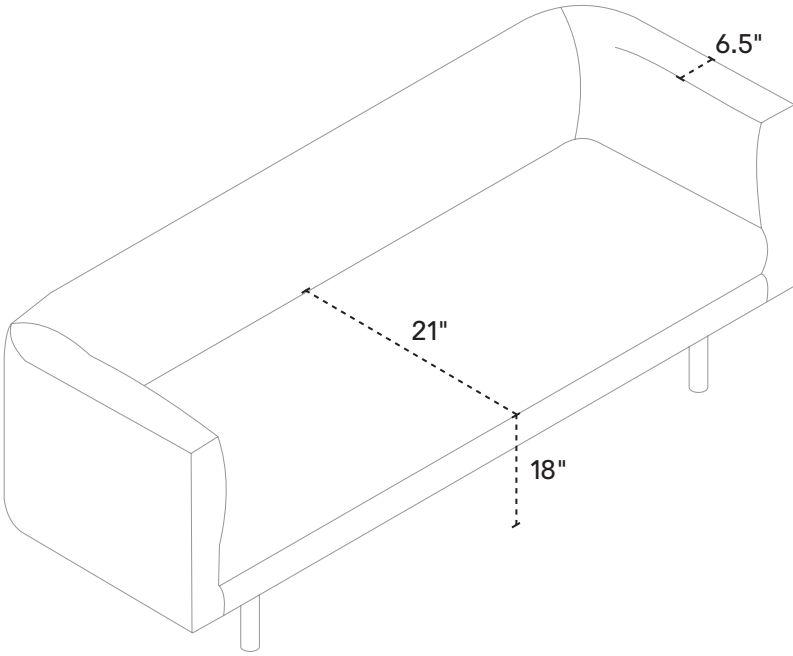

99" w × 35" d × 32" h
Fabric 30148-S3
Leather 37148-S3

2-PIECE SOFA WITH CHAISE

100" w × 61" d × 32" h
Fabric 30148-08, 16
Leather 37148-08, 16

**2-PIECE SOFA WITH
BACKLESS CHAISE**

99" w × 97" d × 32" h
Fabric 30148-S3, 35
Leather 37148-S3, 35

SQUARE OTTOMAN

CLUB CHAIR

DAYBED

CLUB LOVESEAT

CLUB SOFA

91" SOFA

99" SOFA

2-PIECE SOFA WITH CHAISE