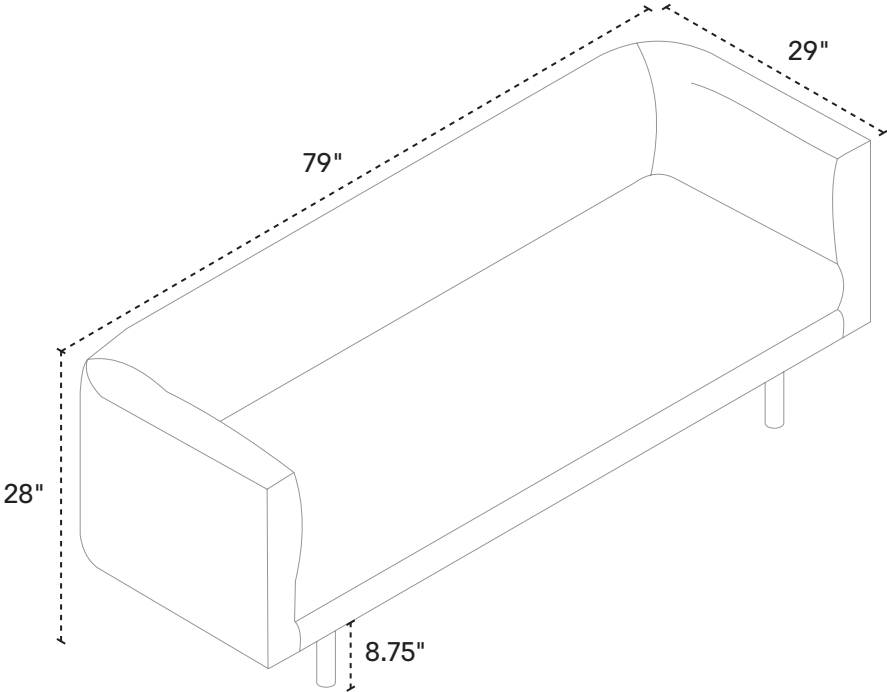

99" w × 35" d × 32" h
Fabric 30148-S3
Leather 37148-S3

2-PIECE SOFA WITH CHAISE

100" w × 61" d × 32" h
Fabric 30148-08, 16
Leather 37148-08, 16

**2-PIECE SOFA WITH
BACKLESS CHAISE**

99" w × 97" d × 32" h
Fabric 30148-S3, 35
Leather 37148-S3, 35

SQUARE OTTOMAN

CLUB CHAIR

DAYBED

CLUB LOVESEAT

CLUB SOFA

91" SOFA

99" SOFA

2-PIECE SOFA WITH CHAISE