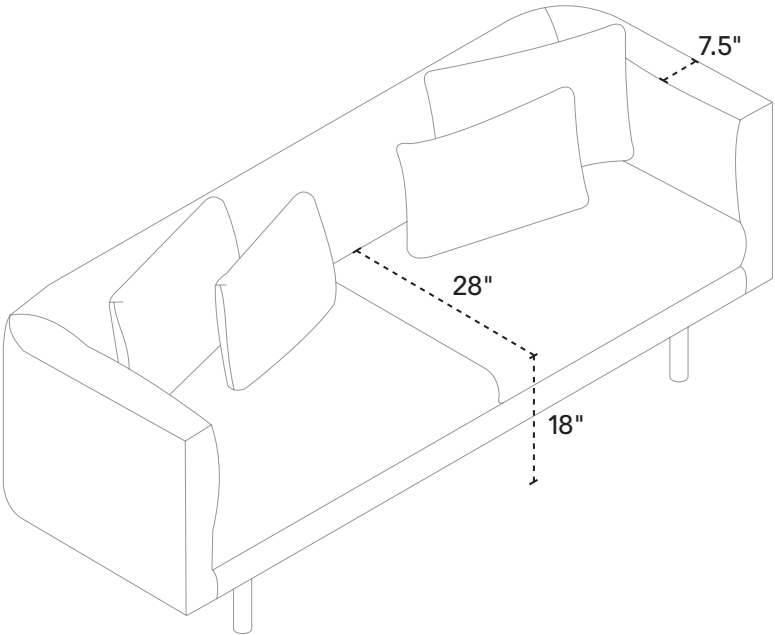

99" w × 35" d × 32" h
Fabric 30148-S3
Leather 37148-S3

2-PIECE SOFA WITH CHAISE

100" w × 61" d × 32" h
Fabric 30148-08, 16
Leather 37148-08, 16

**2-PIECE SOFA WITH
BACKLESS CHAISE**

99" w × 97" d × 32" h
Fabric 30148-S3, 35
Leather 37148-S3, 35

SQUARE OTTOMAN

CLUB CHAIR

DAYBED

CLUB LOVESEAT

CLUB SOFA

91" SOFA

99" SOFA

2-PIECE SOFA WITH CHAISE

2-PIECE SOFA WITH BACKLESS CHAISE