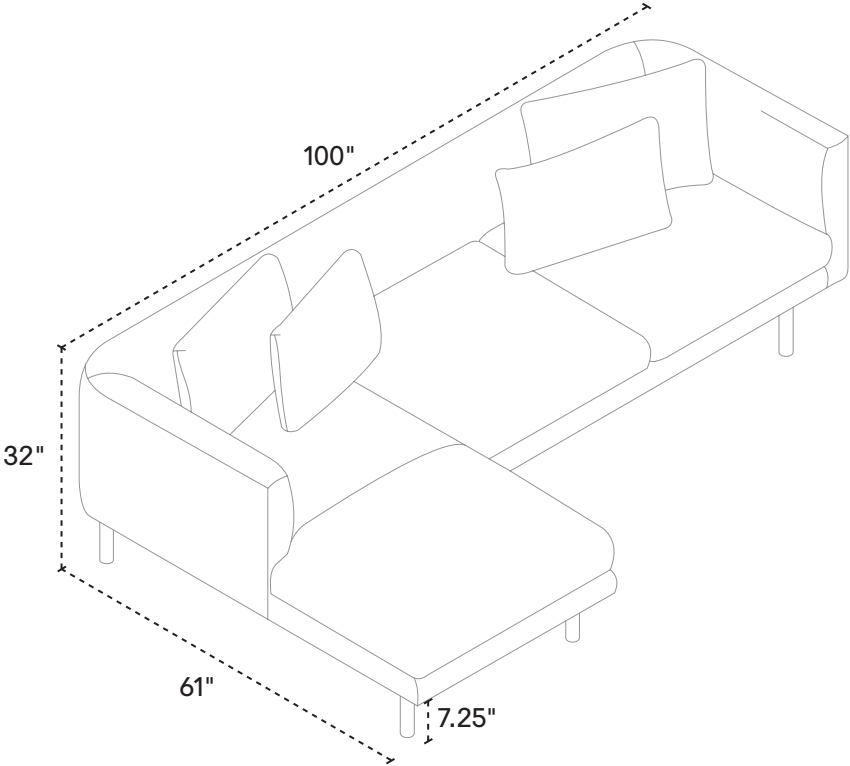

99" w × 35" d × 32" h
Fabric 30148-S3
Leather 37148-S3

2-PIECE SOFA WITH CHAISE

100" w × 61" d × 32" h
Fabric 30148-08, 16
Leather 37148-08, 16

**2-PIECE SOFA WITH
BACKLESS CHAISE**

99" w × 97" d × 32" h
Fabric 30148-S3, 35
Leather 37148-S3, 35

SQUARE OTTOMAN

CLUB CHAIR

DAYBED

CLUB LOVESEAT

CLUB SOFA

91" SOFA

99" SOFA

2-PIECE SOFA WITH CHAISE