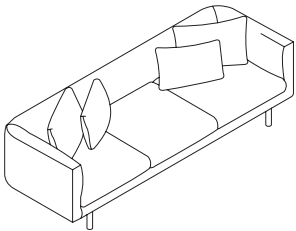

REPLAY – LIVING

OTTOMAN

35" w × 35" d × 18" h
Fabric 30148-74
Leather 37148-74

CLUB CHAIR

33" w × 29" d × 28" h
Fabric 30147-02
Leather 37147-02

DAYBED

77" w × 35" d × 29" h
Fabric 30148-54
Leather 37148-54

CLUB LOVESEAT

67" w × 29" d × 28" h
Fabric 30147-03
Leather 37147-03

CLUB SOFA

79" w × 29" d × 28" h
Fabric 30147-01
Leather 37147-01

91" SOFA

91" w × 35" d × 32" h
Fabric 30148-01
Leather 37148-01

99" SOFA

99" w × 35" d × 32" h
Fabric 30148-S3
Leather 37148-S3

2-PIECE SOFA WITH CHAISE

100" w × 61" d × 32" h
Fabric 30148-08, 16
Leather 37148-08, 16

**2-PIECE SOFA WITH
BACKLESS CHAISE**

99" w × 97" d × 32" h
Fabric 30148-S3, 35
Leather 37148-S3, 35