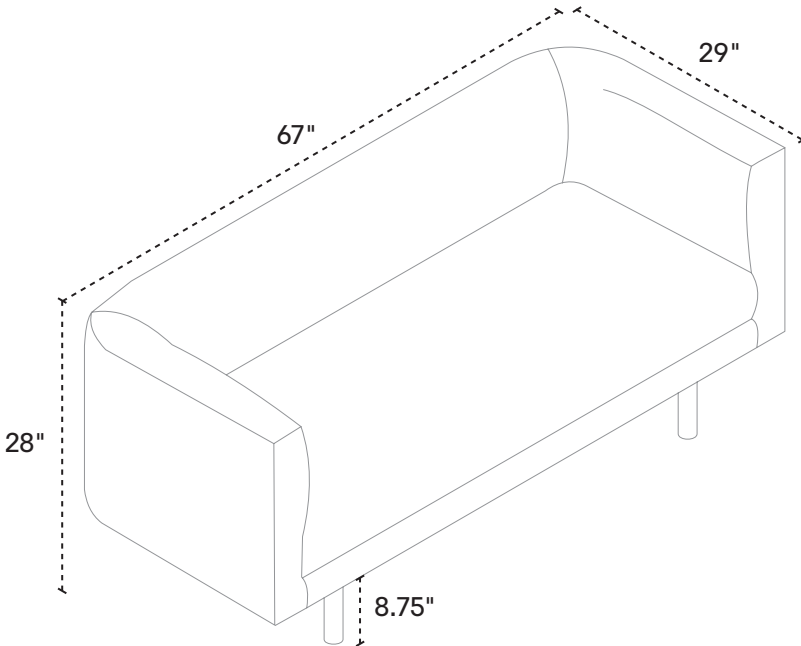

99" w × 35" d × 32" h
Fabric 30148-S3
Leather 37148-S3

2-PIECE SOFA WITH CHAISE

100" w × 61" d × 32" h
Fabric 30148-08, 16
Leather 37148-08, 16

**2-PIECE SOFA WITH
BACKLESS CHAISE**

99" w × 97" d × 32" h
Fabric 30148-S3, 35
Leather 37148-S3, 35

SQUARE OTTOMAN

CLUB CHAIR

DAYBED

CLUB LOVESEAT

CLUB SOFA

91" SOFA

99" SOFA

2-PIECE SOFA WITH CHAISE