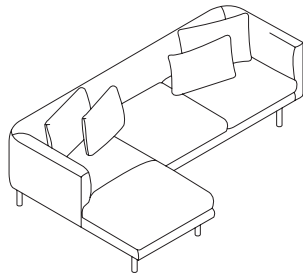

REPLAY – LIVING

OTTOMAN

35" w × 35" d × 18" h
Fabric 30148-74
Leather 37148-74

CLUB CHAIR

33" w × 29" d × 28" h
Fabric 30147-02
Leather 37147-02

DAYBED

77" w × 35" d × 29" h
Fabric 30148-54
Leather 37148-54

CLUB LOVESEAT

67" w × 29" d × 28" h
Fabric 30147-03
Leather 37147-03

CLUB SOFA

79" w × 29" d × 28" h
Fabric 30147-01
Leather 37147-01

91" SOFA

91" w × 35" d × 32" h
Fabric 30148-01
Leather 37148-01

99" SOFA

99" w × 35" d × 32" h
Fabric 30148-S3
Leather 37148-S3

2-PIECE SOFA WITH CHAISE

100" w × 61" d × 32" h
Fabric 30148-08, 16
Leather 37148-08, 16

**2-PIECE SOFA WITH
BACKLESS CHAISE**

99" w × 97" d × 32" h
Fabric 30148-S3, 35
Leather 37148-S3, 35