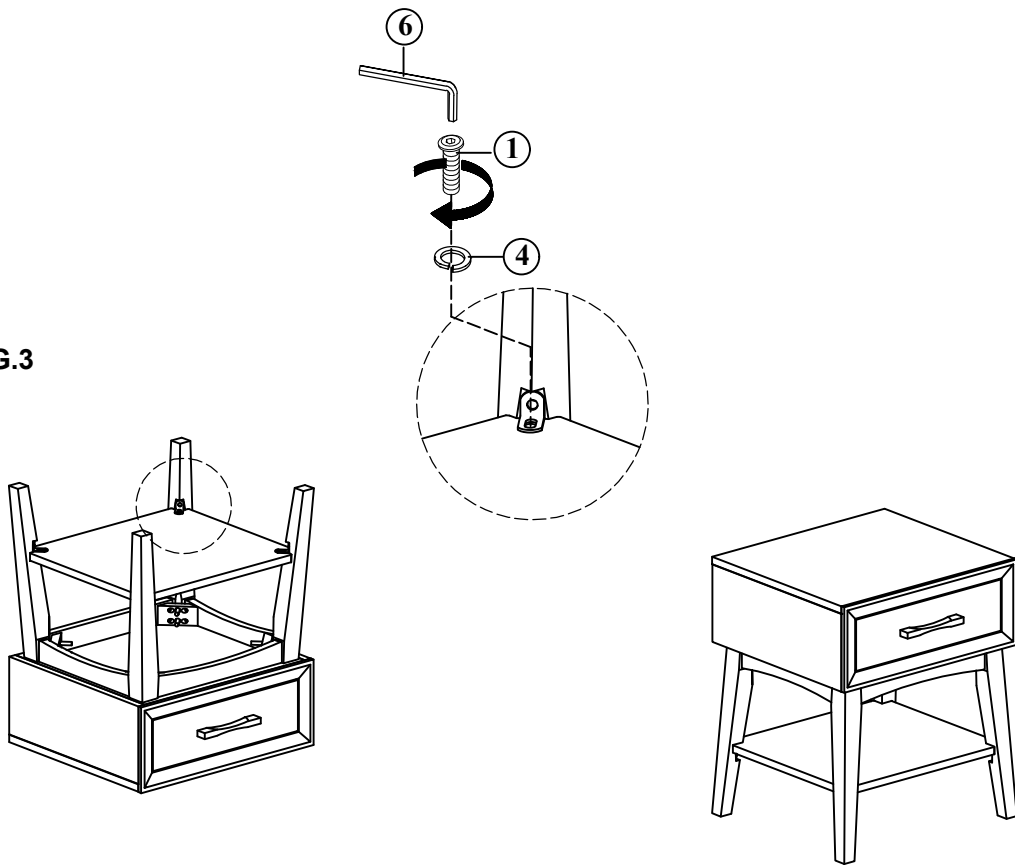

Components List :			
NO.	DESCRIPTION		Q' TY
A		Nightstand top	1pc
B		Legs	4pcs
C		Shelf	1pc

Hardware List				
NO.	DESCRIPTION	SIZE	SKETCH	Q' TY
1	Allen Bolts	1/4"*15mm		8pcs
2	"L" Bracket	32*22*18*2mm		4pcs
3	Flat Washers	8*19*2mm		8pcs
4	Spring Washers	8mm		16pcs
5	Hexagon	5/16"*12mm		8pcs
6	Allen Key	4*30*80mm		1pc
7	Allen Wrench	12mm		1pc

TIP: Store the Allen key and Wrench in assembly in this product drawer or use masking or painter tape to affix it to the underside of the product. This will make it easier to find if you want to periodically tighten bolts or disassemble the product.

STEP 1: Turn the Nightstand top (A) upside down on a protective surface such as a carpet or other soft material.
 Attach Legs (B) to Nightstand body (A) as shown on FIG.1

FIG.1

WINNERS ONLY[®]

ASSEMBLY INSTRUCTIONS

PROD. NO : BV3005B/AV301E

STEP 2: Attach Shelf (C) to Legs (B) as shown on FIG.2 & FIG.3

FIG.2

FIG.3

Assembly is now completed.