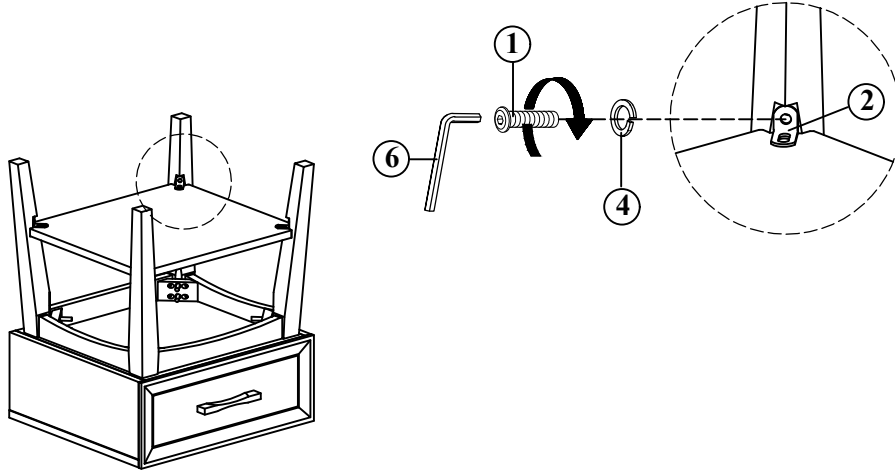

Components List :			
NO.	DESCRIPTION		Q' TY
A		Nightstand top	1pc
B		Legs	4pcs
C		Shelf	1pc

Hardware List				
NO.	DESCRIPTION	SIZE	SKETCH	Q' TY
1	Allen Bolts	1/4"*15mm		8pcs
2	"L" Bracket	32*22*18*2mm		4pcs
3	Flat Washers	8*19*2mm		8pcs
4	Spring Washers	8mm		16pcs
5	Hexagon	5/16"*12mm		8pcs
6	Allen Key	4*30*80mm		1pc
7	Allen Wrench	12mm		1pc

STEP 1: Turn the Nightstand top (A) upside down on a protective surface such as a carpet or other soft material.
 Attach Legs (B) to Nightstand body (A) as shown on FIG.1

FIG.1

WINNERS ONLY[®]

ASSEMBLY INSTRUCTIONS

PROD. NO : BV3005B/AV301E

STEP 2: Attach Shelf (C) to Legs (B) as shown on FIG.2 & FIG.3

FIG.2

FIG.3

Assembly is now completed.