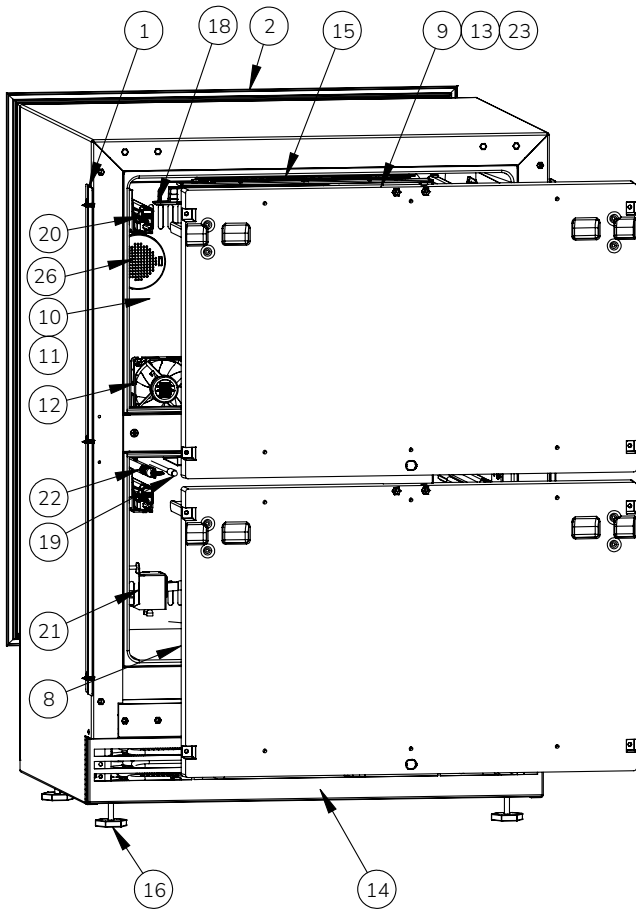

## Parts

URDR324-IS61A		
Item	Description	Part Number
1	ANTI-TIP BRACKETS, BLACK	90-54215-00
2	BACK PANEL ASSY, 24"	90-54214-00
3	COMPRESSOR ASSY - FMSA4C (115V SERIAL)	90-54214-03
4	CONDENSER ASSY - 24"	90-54215-01
5	CONDENSER FAN ASSY, PX, STANDARD	90-54214-01
6	DRAIN PAN	90-54214-05
7	DRIER FILTER	90-54218-07
8	DWR ASM, 24", INT., BOT	90-54218-04
9	DWR ASM, 24", INT., TOP	90-54218-05
10	EVAP COVER 24"	90-54215-02
11	EVAPORATOR ASSEMBLY	90-54179-00
12	FAN, EVAPORATOR ASSEMBLY	90-54218-06
13	GASKET, DRAWER	90-54218-08
14	GRILLE ASY-ADJUSTABLE, 24" BLACK	90-54214-24
15	LED STRIP WHITE	90-54214-27
16	LEG LEVELERS	90-54158-00
17	MAIN BOARD	90-54214-02
18	RGB LED ASSY. PX, SHORT	90-54214-15
19	SELCO THERMISTOR-BLACK	90-54214-14
20	SLIDE ASSEMBLY, URDR	90-54218-11
21	SWITCH, LIGHT	90-54218-10
22	THERMISTOR W/COVER-BLACK LOKR224	90-54205-09
23	USER INTERFACE, DRAWER	90-54218-03
24	WIRE HARNESS ASSY, STD *	90-54214-06
25	WOOD INTEGRATED KIT *	90-54214-26
26	CARBON FILTER ASSEMBLY-UL	90-54224-01