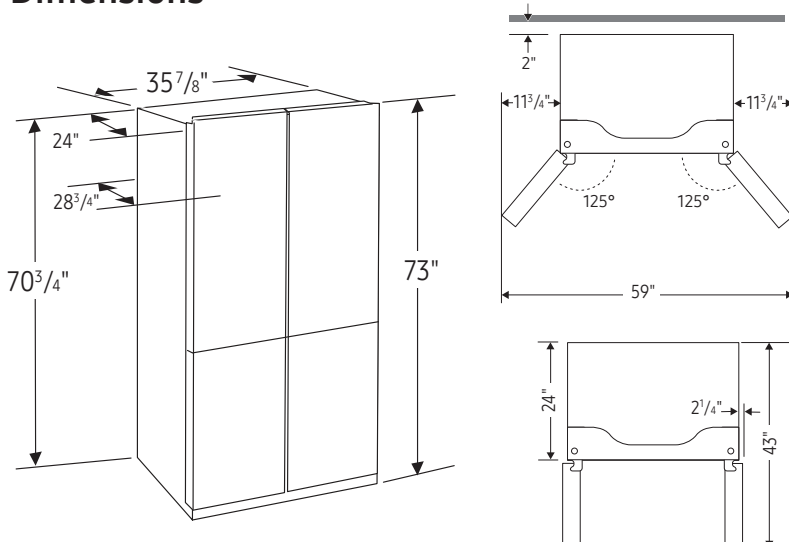

### Installation Specifications

1. Measure the height, width and depth of the opening, making sure to include baseboards, molding tile, countertop overhang, etc. Check to be sure there is enough room to open the door (consider walls, islands or other obstacles when measuring).
2. Refer to illustration below to determine dimensions.
3. Allow 2.5" of clearance on hinge side of refrigerator when installing next to a wall.
4. Allow 2" minimum clearance at rear for proper air circulation and water/electrical connections. Allow a 3/8" minimum clearance at sides and top for ease of installation.
5. Ensure each door and entryway in the home is wide enough for the refrigerator to be moved through easily.

For optimal usage and ability to open refrigerator doors completely, do not install next to a wall.

Please note: The following dimensions and cutout information is for planning purposes only. For complete installation details, consult manual packed with product or download manual online at [samsung.com](https://www.samsung.com).

### Dimensions

**Total Capacity: 22.5 cu. ft.**

**Refrigerator: 13.7 cu. ft.**

- 1 Slide-In Shelf, 3 Tempered Glass Spill-Proof Shelves
- 2 Clear Crisper Drawers
- 6 Door Bins with 1 Gallon Door Bin
- LED Lighting