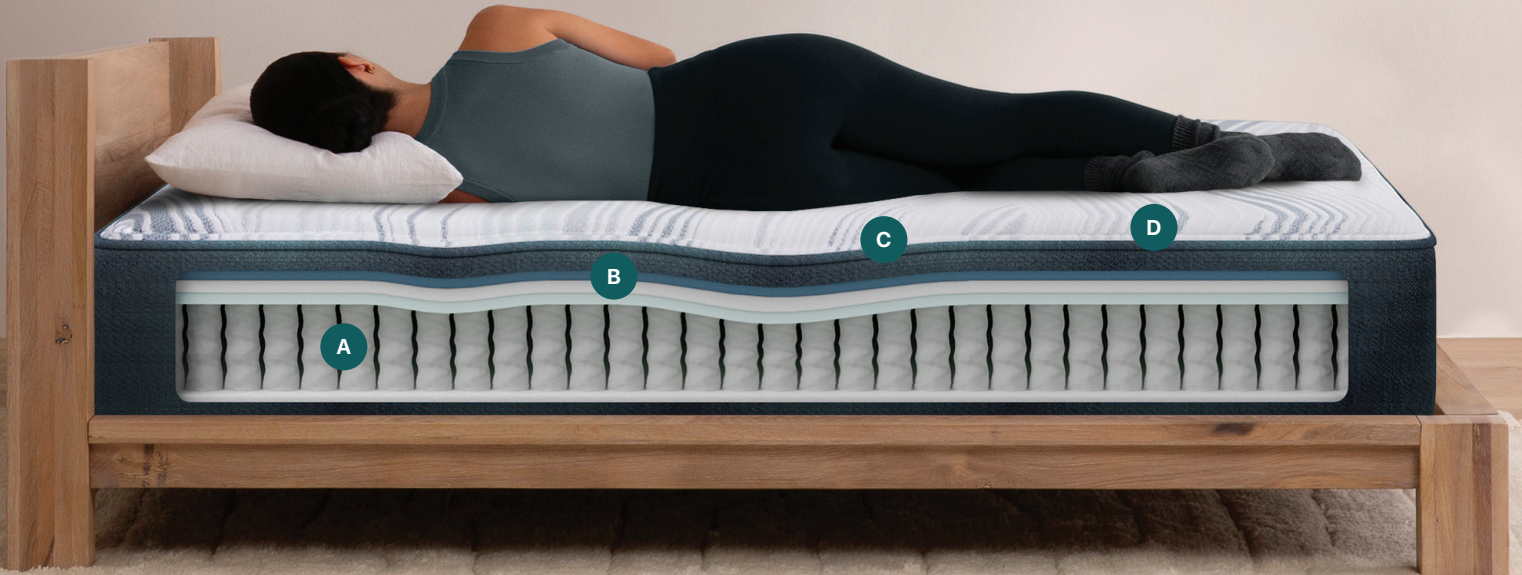

Beautyrest.
HARMONY HYBRID

Driftwood Bay

Plush

A

Consistent Support and Advanced Motion Isolation

Precision Support System™

Consistent, head-to-toe support across the entire mattress and advanced motion isolation for undisturbed rest

B

Advanced Pressure Relief

Beautyrest® ActiveResponse™ Memory Foam

Premium memory foam with contouring comfort for your body to help alleviate aches and pains caused by pressure

C

Temperature Management

A breathable, moisture-wicking fabric helps you sleep comfortably throughout the night

D

Lush Sleep Surface

Lush sleep surface made with up to 50 plastic bottles diverted from the ocean*

*Based on queen model.

© 2023 Simmons Bedding Company, LLC. All Rights Reserved. Rev. 08/23

10 Year
Limited Warranty