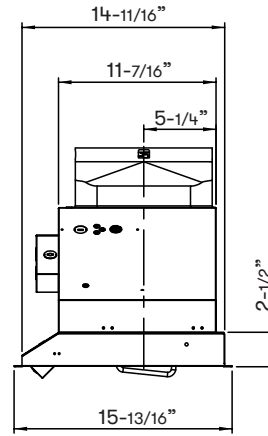

PRO

TORNADO III

INSERT

ZEPHYR

ZEPHYRONLINE.COM

SIDE

Includes Wireless Remote Control

Cabinet Bottom Cut-Out Size (W x D): 34-11/16" x 14-3/4"