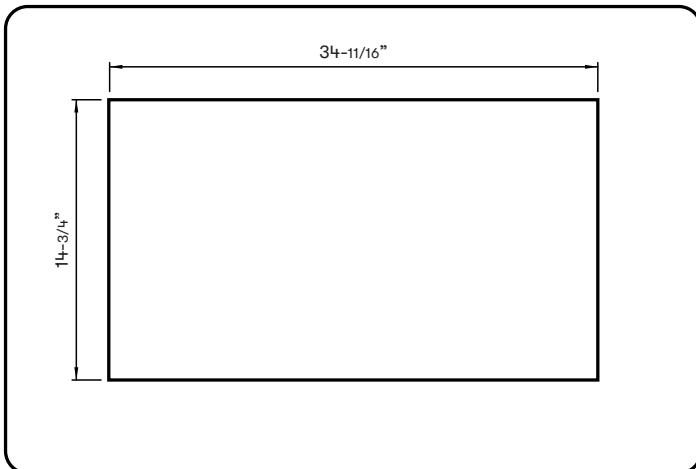

Cabinet Bottom Cut-Out Size (W x D): 34-11/16" x 14-3/4"

FRONT

MODEL

Stainless Steel	AK8300BSX
Size	38" (38-7/16")

BLOWER PERFORMANCE

Internal Blower (CBI-290C)*	200 - 290 CFM, 1.4 - 3 sones
Internal Blower (CBI-600A)*	240 - 600 CFM, 1.8 - 6 sones
Dual Internal Blower (PBI-1100B)*	500 - 1000 CFM, 3.5 - 8 sones
In-Line Blower (PBN-1000A)*	500 - 1000 CFM, sones NA
External Blower (CBE-1000)*	500 - 1000 CFM, sones NA