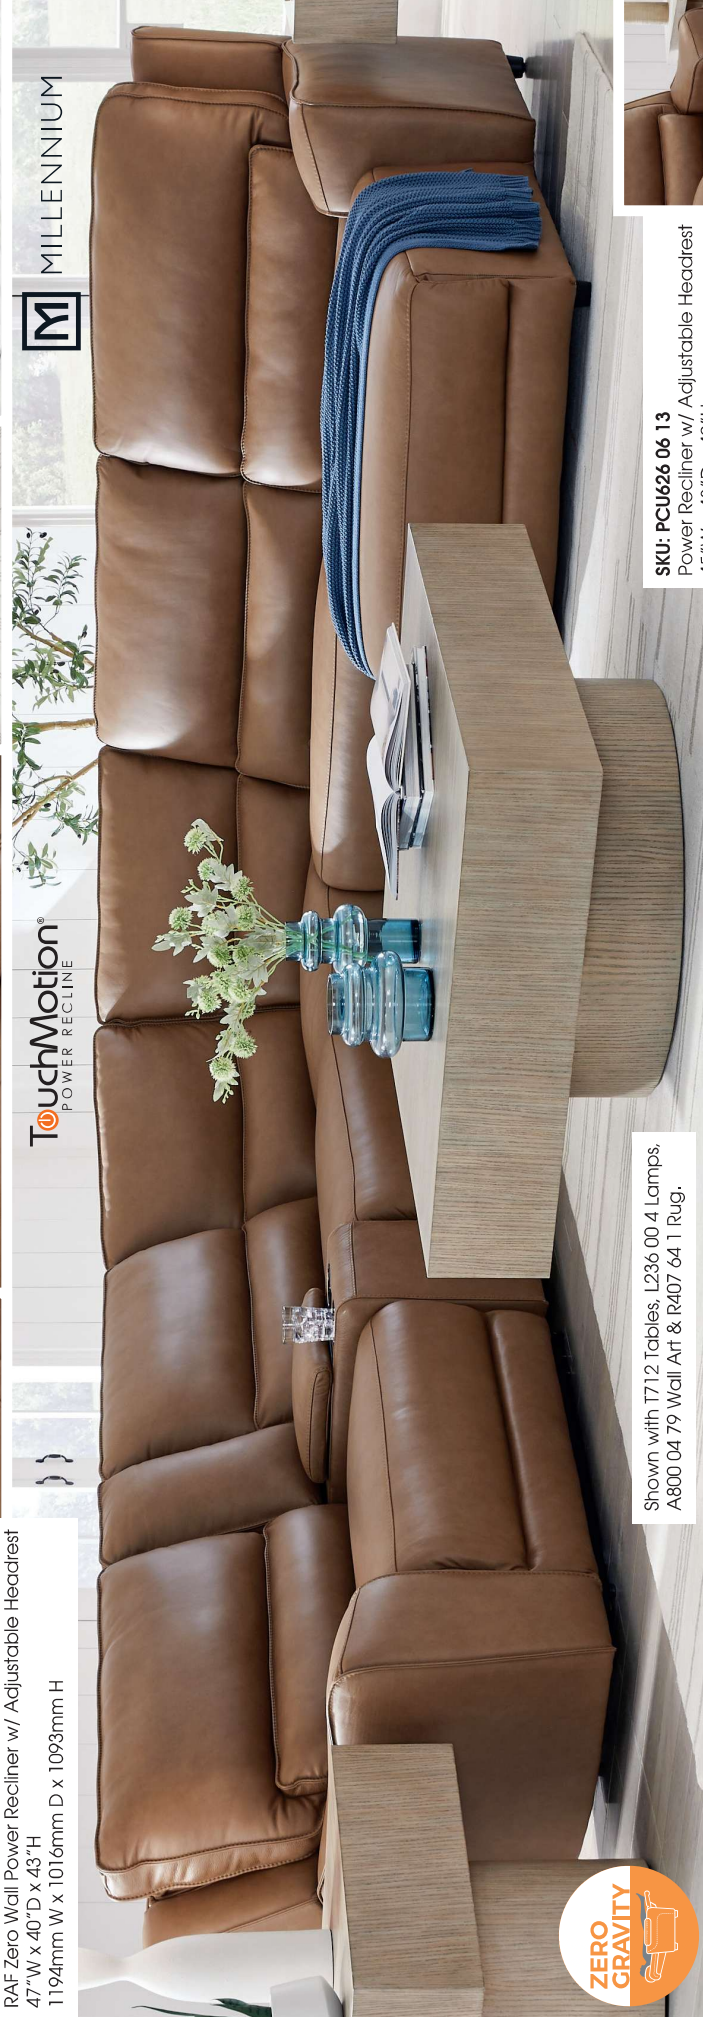

Also Available:
SKU: PCU626 06 79
 LAF Press Back Power Chaise w/ Adjustable Headrest
 47"W x 64"D x 43"H
 1194mm W x 1626mm D x 1093mm H
SKU: PCU626 06 62
 RAF Zero Wall Power Recliner w/ Adjustable Headrest
 47"W x 40"D x 43"H
 1194mm W x 1016mm D x 1093mm H

Features:

- Features Leather Match upholstery • Genuine leather typically covers inside areas such as the back, seat and arm cushions; skillfully matched faux leather covers the remaining areas
- Due to its natural origin, real leather can show individual characteristics such as healed scars, growth marks, grain variation and shade variation • Natural variations make each hide unique and do not detract from the wearing qualities of leather • Frame constructions have been rigorously tested to simulate the home and transportation environments for improved durability
- Frame components are secured with combinations of glue, blocks, interlocking panels and staples • All fabrics are pre-approved for wearability and durability against AHFA standards
- Cushions are constructed of High-resiliency foam cushions wrapped in thick poly fiber
- Console features 2 cup holders and hidden storage • One-Touch power control with adjustable positions features Easy View™ adjustable headrest and zero-draw USB port
- Zero-Draw technology only consumes power when the USB receptacle is in use
- Zero-Gravity mechanism allows optimum reclining comfort with infinite reclining positions at the touch of a button • Zero gap mechanism maintains consistent lower back and lumbar support throughout every stage of reclining for the ultimate relaxation experience
- Features metal drop-in unitized seat box for strength and durability • All metal construction to the floor for strength and durability • The reclining mechanism features infinite positions for comfort • Collection features both Left and Right Side Facing pieces along with additional sectional pieces to offer multiple configuration options