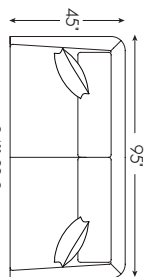

2411-33-2
TWO-CUSHION SOFA