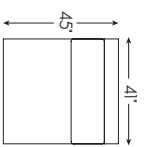

2411-51R Right Arm Facing Chair  
Overall 47W 45D 35H inches Arm 26H  
Seat 18.5H Inside 41.5W 24.5D inches  
Standard Features: One 20-inch Throw Pillow

Standard Features Include:  
Blend Down Back Cushions  
Ultra Down Seat Cushions  
Lux Down Throw Pillows

Fabrics as shown above:  
Body Fabric & Throw Pillow Fabric:

2265-12 Gr 3

2411-33-1  
BENCH SEAT SOFA

2411-33-2  
TWO-CUSHION SOFA

2411-11SW  
SWIVEL CHAIR

2411-51L  
LAF CHAIR

2411-51R  
RAF CHAIR

2411-53L  
LAF SOFA

2411-53R  
RAF SOFA

2411-51CR  
CORNER CHAIR

2411-54  
OTTOMAN

2411-51A  
ARMLESS CHAIR

Shown above: 2411-53L LAF SOFA 2411-51CR CORNER CHAIR 2411-53R RAF SOFA and 2411-54 OTTOMAN

SERIES SPECIFICATIONS

Seat Height:	18.5 in.	Seat Depth:	24.5 in.
Arm Height:	26 in.	Standard Cushion:	Ultra Down
Back Height:	35 in.	Base:	Upholstered