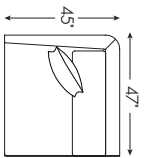

2411-54 Ottoman  
Overall 45W 45D 20.5H inches  
Seat 18.5H

Also available:

2411-51L Left Arm Facing Chair  
Overall 47W 45D 35H inches Arm 26H  
Seat 18.5H Inside 41W 24.5D inches  
Standard Features: One 20-inch Throw Pillow

2411-51R Right Arm Facing Chair  
Overall 47W 45D 35H inches Arm 26H  
Seat 18.5H Inside 41.5W 24.5D inches  
Standard Features: One 20-inch Throw Pillow

Standard Features Include:  
Blend Down Back Cushions  
Ultra Down Seat Cushions  
Lux Down Throw Pillows

Fabrics as shown above:  
Body Fabric & Throw Pillow Fabric:

2265-12 Gr 3

2411-33-1  
BENCH SEAT SOFA

2411-33-2  
TWO-CUSHION SOFA

2411-11SW  
SWIVEL CHAIR

2411-51L  
LAF CHAIR

2411-51R  
RAF CHAIR

2411-53L  
LAF SOFA

2411-53R  
RAF SOFA

2411-51CR  
CORNER CHAIR

2411-54  
OTTOMAN

2411-51A  
ARMLESS CHAIR

Shown above: 2411-53L LAF SOFA 2411-51CR CORNER CHAIR 2411-53R RAF SOFA and 2411-54 OTTOMAN

SERIES SPECIFICATIONS

Seat Height:	18.5 in.	Seat Depth:	24.5 in.
Arm Height:	26 in.	Standard Cushion:	Ultra Down
Back Height:	35 in.	Base:	Upholstered