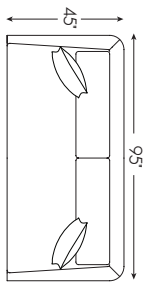

2411-33-1
BENCH SEAT SOFA