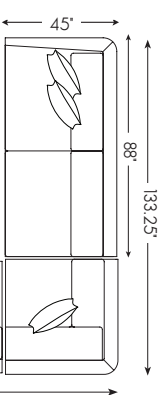

SERIES SPECIFICATIONS

Seat Height:	18.5 in.	Seat Depth:	24.5 in.
Arm Height:	26 in.	Standard Cushion:	Ultra Down
Back Height:	35 in.	Base:	Upholstered