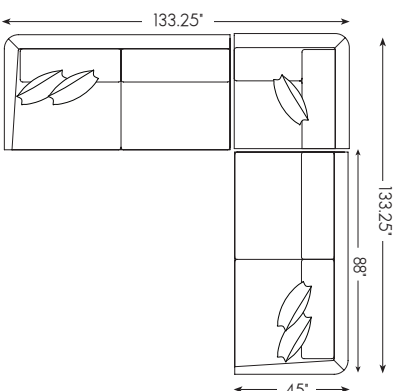

2411-51CR Corner Chair  
Overall 45W 45D 35H inches  
Seat 18.5H Inside 25W 24.5D inches  
Standard Features: One 20-inch Throw Pillow

2411-53R Right Arm Facing Sofa  
Overall 88W 45D 35H inches Arm 26H  
Seat 18.5H Inside 82.5W 24.5D inches  
Standard Features: Two 20-inch Throw Pillows

2411-54 Ottoman  
Overall 45W 45D 20.5H inches  
Seat 18.5H

Also available:

2411-51L Left Arm Facing Chair  
Overall 47W 45D 35H inches Arm 26H  
Seat 18.5H Inside 41W 24.5D inches  
Standard Features: One 20-inch Throw Pillow

2411-51R Right Arm Facing Chair  
Overall 47W 45D 35H inches Arm 26H  
Seat 18.5H Inside 41.5W 24.5D inches  
Standard Features: One 20-inch Throw Pillow

Standard Features Include:  
Blend Down Back Cushions  
Ultra Down Seat Cushions  
Lux Down Throw Pillows

2411-53R  
RAF SOFA

2411-51CR  
CORNER CHAIR

2411-54  
OTTOMAN

2411-51A  
ARMLESS CHAIR

Shown above: 2411-53L LAF SOFA 2411-51CR CORNER CHAIR 2411-53R RAF SOFA and 2411-54 OTTOMAN

SERIES SPECIFICATIONS

Seat Height:	18.5 in.	Seat Depth:	24.5 in.
Arm Height:	26 in.	Standard Cushion:	Ultra Down
Back Height:	35 in.	Base:	Upholstered