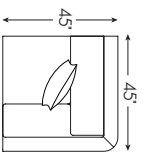

2411-54 Ottoman  
Overall 45W 45D 20.5H inches  
Seat 18.5H

Also available:

2411-51L Left Arm Facing Chair  
Overall 47W 45D 35H inches Arm 26H  
Seat 18.5H Inside 41W 24.5D inches  
Standard Features: One 20-inch Throw Pillow

2411-51R Right Arm Facing Chair  
Overall 47W 45D 35H inches Arm 26H  
Seat 18.5H Inside 41.5W 24.5D inches  
Standard Features: One 20-inch Throw Pillow

Standard Features Include:  
Blend Down Back Cushions  
Ultra Down Seat Cushions  
Lux Down Throw Pillows

Fabrics as shown above:  
Body Fabric & Throw Pillow Fabric:

2265-12 Gr 3

2411-33-1  
BENCH SEAT SOFA

2411-33-2  
TWO-CUSHION SOFA

2411-11SW  
SWIVEL CHAIR

2411-51L  
LAF CHAIR

2411-51R  
RAF CHAIR

2411-53L  
LAF SOFA

2411-53R  
RAF SOFA

2411-51CR  
CORNER CHAIR

2411-54  
OTTOMAN

2411-51A  
ARMLESS CHAIR

Shown above: 2411-53L LAF SOFA 2411-51CR CORNER CHAIR 2411-53R RAF SOFA and 2411-54 OTTOMAN

SERIES SPECIFICATIONS

Seat Height:	18.5 in.	Seat Depth:	24.5 in.
Arm Height:	26 in.	Standard Cushion:	Ultra Down
Back Height:	35 in.	Base:	Upholstered