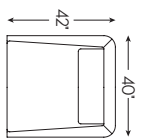

2411-54 Ottoman  
Overall 45W 45D 20.5H inches  
Seat 18.5H

Also available:

2411-51L Left Arm Facing Chair  
Overall 47W 45D 35H inches Arm 26H  
Seat 18.5H Inside 41W 24.5D inches  
Standard Features: One 20-inch Throw Pillow

2411-51R Right Arm Facing Chair  
Overall 47W 45D 35H inches Arm 26H  
Seat 18.5H Inside 41.5W 24.5D inches  
Standard Features: One 20-inch Throw Pillow

Standard Features Include:  
Blend Down Back Cushions  
Ultra Down Seat Cushions  
Lux Down Throw Pillows

Fabrics as shown above:  
Body Fabric & Throw Pillow Fabric:

2265-12 Gr 3

2411-33-1  
BENCH SEAT SOFA

2411-33-2  
TWO-CUSHION SOFA

2411-11SW  
SWIVEL CHAIR

2411-51L  
LAF CHAIR

2411-51R  
RAF CHAIR

2411-53L  
LAF SOFA

2411-53R  
RAF SOFA

2411-51CR  
CORNER CHAIR

2411-54  
OTTOMAN

2411-51A  
ARMLESS CHAIR

Shown above: 2411-53L LAF SOFA 2411-51CR CORNER CHAIR 2411-53R RAF SOFA and 2411-54 OTTOMAN

SERIES SPECIFICATIONS

Seat Height:	18.5 in.	Seat Depth:	24.5 in.
Arm Height:	26 in.	Standard Cushion:	Ultra Down
Back Height:	35 in.	Base:	Upholstered