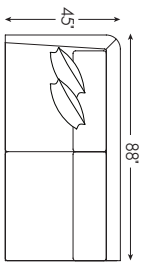

2411-54 Ottoman  
Overall 45W 45D 20.5H inches  
Seat 18.5H

Also available:

2411-51L Left Arm Facing Chair  
Overall 47W 45D 35H inches Arm 26H  
Seat 18.5H Inside 41W 24.5D inches  
Standard Features: One 20-inch Throw Pillow

2411-51R Right Arm Facing Chair  
Overall 47W 45D 35H inches Arm 26H  
Seat 18.5H Inside 41.5W 24.5D inches  
Standard Features: One 20-inch Throw Pillow

Standard Features Include:  
Blend Down Back Cushions  
Ultra Down Seat Cushions  
Lux Down Throw Pillows

Fabrics as shown above:  
Body Fabric & Throw Pillow Fabric:

2265-12 Gr 3

2411-33-1  
BENCH SEAT SOFA

2411-33-2  
TWO-CUSHION SOFA

2411-11SW  
SWIVEL CHAIR

2411-51L  
LAF CHAIR

2411-51R  
RAF CHAIR

2411-53L  
LAF SOFA

2411-53R  
RAF SOFA

2411-51CR  
CORNER CHAIR

2411-54  
OTTOMAN

2411-51A  
ARMLESS CHAIR

Shown above: 2411-53L LAF SOFA 2411-51CR CORNER CHAIR 2411-53R RAF SOFA and 2411-54 OTTOMAN

SERIES SPECIFICATIONS

Seat Height:	18.5 in.	Seat Depth:	24.5 in.
Arm Height:	26 in.	Standard Cushion:	Ultra Down
Back Height:	35 in.	Base:	Upholstered