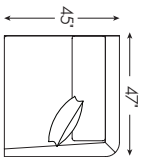

2411-54 Ottoman  
Overall 45W 45D 20.5H inches  
Seat 18.5H

Also available:

2411-51L Left Arm Facing Chair  
Overall 47W 45D 35H inches Arm 26H  
Seat 18.5H Inside 41W 24.5D inches  
Standard Features: One 20-inch Throw Pillow

2411-51R Right Arm Facing Chair  
Overall 47W 45D 35H inches Arm 26H  
Seat 18.5H Inside 41.5W 24.5D inches  
Standard Features: One 20-inch Throw Pillow

Standard Features Include:  
Blend Down Back Cushions  
Ultra Down Seat Cushions  
Lux Down Throw Pillows

Fabrics as shown above:  
Body Fabric & Throw Pillow Fabric:

2265-12 Gr 3

2411-33-1  
BENCH SEAT SOFA

2411-33-2  
TWO-CUSHION SOFA

2411-11SW  
SWIVEL CHAIR

2411-51L  
LAF CHAIR

2411-51R  
RAF CHAIR

2411-53L  
LAF SOFA

2411-53R  
RAF SOFA

2411-51CR  
CORNER CHAIR

2411-54  
OTTOMAN

2411-51A  
ARMLESS CHAIR

Shown above: 2411-53L LAF SOFA 2411-51CR CORNER CHAIR 2411-53R RAF SOFA and 2411-54 OTTOMAN

SERIES SPECIFICATIONS

Seat Height:	18.5 in.	Seat Depth:	24.5 in.
Arm Height:	26 in.	Standard Cushion:	Ultra Down
Back Height:	35 in.	Base:	Upholstered