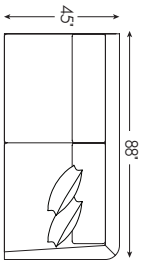

2411-54 Ottoman  
Overall 45W 45D 20.5H inches  
Seat 18.5H

Also available:

2411-51L Left Arm Facing Chair  
Overall 47W 45D 35H inches Arm 26H  
Seat 18.5H Inside 41W 24.5D inches  
Standard Features: One 20-inch Throw Pillow

2411-51R Right Arm Facing Chair  
Overall 47W 45D 35H inches Arm 26H  
Seat 18.5H Inside 41.5W 24.5D inches  
Standard Features: One 20-inch Throw Pillow

Standard Features Include:  
Blend Down Back Cushions  
Ultra Down Seat Cushions  
Lux Down Throw Pillows

Fabrics as shown above:  
Body Fabric & Throw Pillow Fabric:

2265-12 Gr 3

2411-33-1  
BENCH SEAT SOFA

2411-33-2  
TWO-CUSHION SOFA

2411-11SW  
SWIVEL CHAIR

2411-51L  
LAF CHAIR

2411-51R  
RAF CHAIR

2411-53L  
LAF SOFA

2411-53R  
RAF SOFA

2411-51CR  
CORNER CHAIR

2411-54  
OTTOMAN

2411-51A  
ARMLESS CHAIR

Shown above: 2411-53L LAF SOFA 2411-51CR CORNER CHAIR 2411-53R RAF SOFA and 2411-54 OTTOMAN

SERIES SPECIFICATIONS

Seat Height:	18.5 in.	Seat Depth:	24.5 in.
Arm Height:	26 in.	Standard Cushion:	Ultra Down
Back Height:	35 in.	Base:	Upholstered