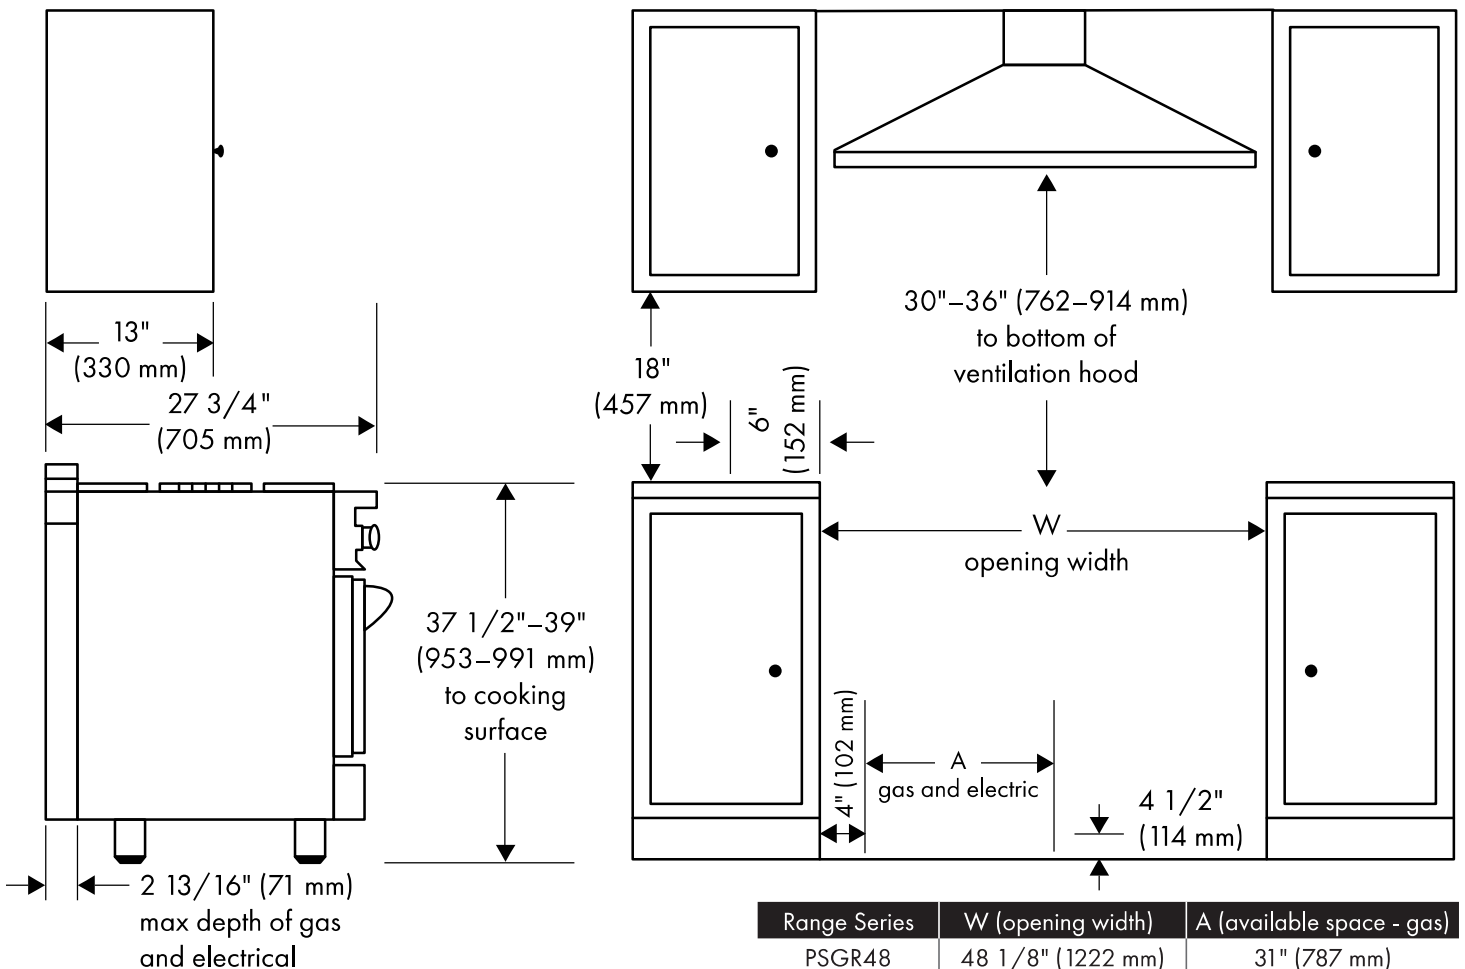

## DIMENSIONS AND WEIGHT

Product Dimensions	47 7/8" W x 27 3/4" D x 36" H
Cutout Dimensions	48 1/8" W x 24 3/4" D x 36" H
Product Weight	421 lb (190 kg)

# DUOPRO PARAMOUNT RANGE SERIES (PSGR)

48 in. 6.7 cu. ft. Range with 8 Burner DuoPro™ Cooktop and Convection Gas Oven

**ZLINE**  
ATTAINABLE LUXURY®

FRONT VIEW

BACK VIEW

## INSTALLATION RESOURCES

Installation / User Manual

[Click Here](#)

Range Series	W (opening width)	A (available space - gas)
PSGR48	48 1/8" (1222 mm)	31" (787 mm)