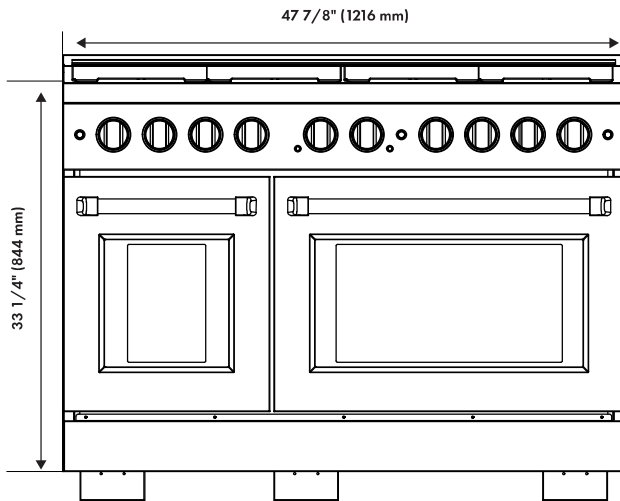

DUOPRO PARAMOUNT RANGE SERIES (PSGR)

48 in. 6.7 cu. ft. Range with 8 Burner DuoPro™ Cooktop and Convection Gas Oven

ZLINE
ATTAINABLE LUXURY®

FRONT VIEW