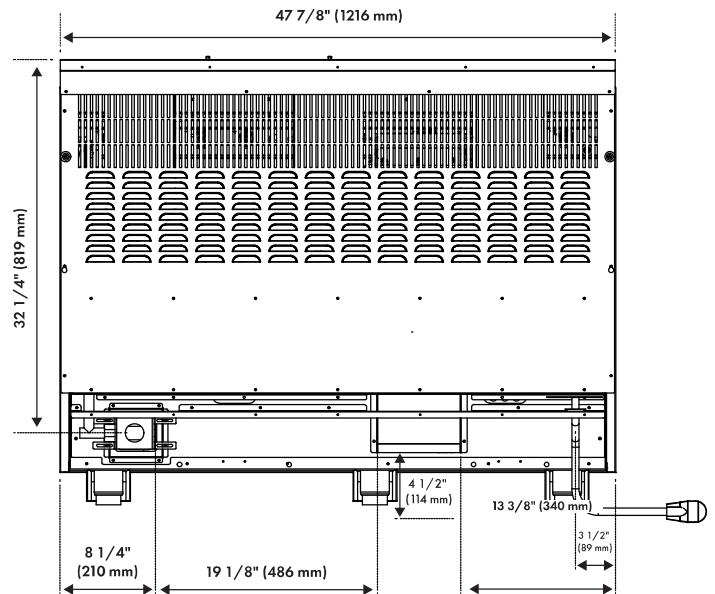

## INSTALLATION RESOURCES

Installation / User Manual

[Click Here](#)

Range Series	W (opening width)	A (available space - gas)
PSGR48	48 1/8" (1222 mm)	31" (787 mm)