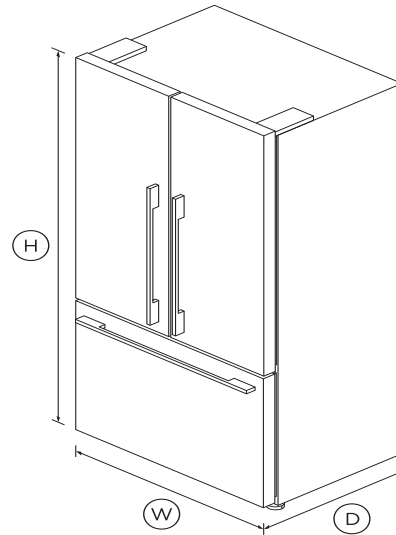

# Freestanding French Door Refrigerator Freezer, 36", 20.1 cu ft, Ice

Series 7 | Contemporary

Stainless Steel | French hinge

Designed for those who need plenty of flexible space for their food storage, with a stylish, flush-fit stainless steel finish.

## DIMENSIONS

Height	70 15/32"
Width	35 7/16"
Depth	27 3/8"