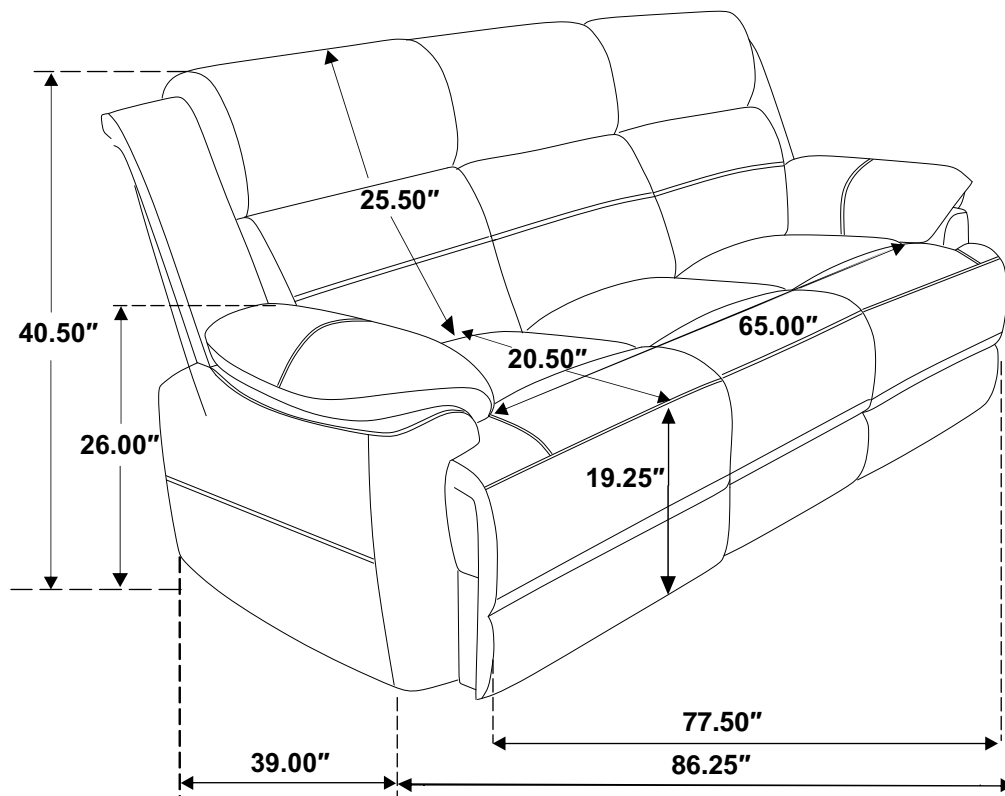

COMPLETE

ITEM: 508281

Note: Dimension tolerance $\pm 5\%$

*ASSEMBLY INSTRUCTIONS
COASTER FINE FURNITURE*

Fine Furniture for every stage of life

508282
Loveseat

ITEM: **508282**

ASSEMBLY INSTRUCTION