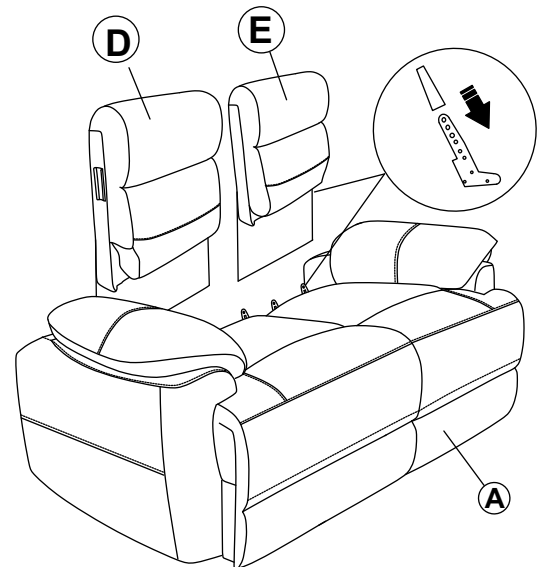

ASSEMBLY TIME

15 MINUTES

PARTS IDENTIFICATION

A	SEAT		1PC
B	LEFT EAR		1PC
C	RIGHT EAR		1PC
D	LEFT BACK		1PC
E	RIGHT BACK		1PC
F	LEG		4PCS

ITEM: **508282**

ASSEMBLY INSTRUCTION

STEP 1

STEP 2

STEP 3

STEP 4

STEP 5
COMPLETE

ITEM: **508282**

Note: Dimension tolerance $\pm 5\%$

*ASSEMBLY INSTRUCTIONS
COASTER FINE FURNITURE*

Fine Furniture for every stage of life

508283
Chair