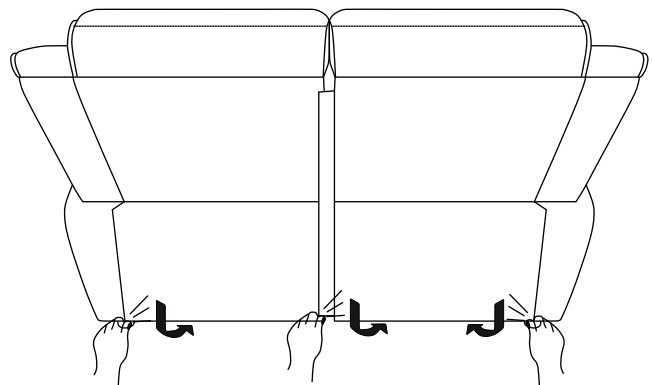

ASSEMBLY TIME

15 MINUTES

PARTS IDENTIFICATION

A	SEAT		1PC
B	LEFT EAR		1PC
C	RIGHT EAR		1PC
D	LEFT BACK		1PC
E	RIGHT BACK		1PC
F	LEG		4PCS

ITEM: **508282**

ASSEMBLY INSTRUCTION

STEP 1

STEP 2

STEP 3

STEP 4

STEP 5
COMPLETE

ITEM: **508282**

Note: Dimension tolerance $\pm 5\%$

*ASSEMBLY INSTRUCTIONS
COASTER FINE FURNITURE*

Fine Furniture for every stage of life

508283
Chair