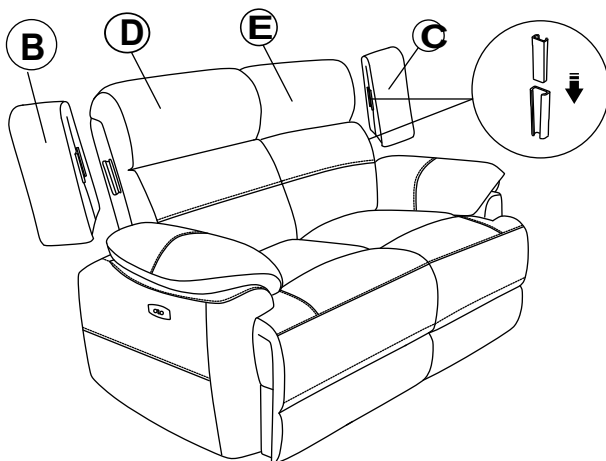

ASSEMBLY TIME

15 MINUTES

PARTS IDENTIFICATION

A	SEAT		1PC
B	LEFT EAR		1PC
C	RIGHT EAR		1PC
D	LEFT BACK		1PC
E	RIGHT BACK		1PC
F	LEG		4PCS

ITEM: **508282**

ASSEMBLY INSTRUCTION

STEP 1

STEP 2

STEP 3

STEP 4

STEP 5
COMPLETE

ITEM: **508282**

Note: Dimension tolerance $\pm 5\%$

*ASSEMBLY INSTRUCTIONS
COASTER FINE FURNITURE*

Fine Furniture for every stage of life

508283
Chair