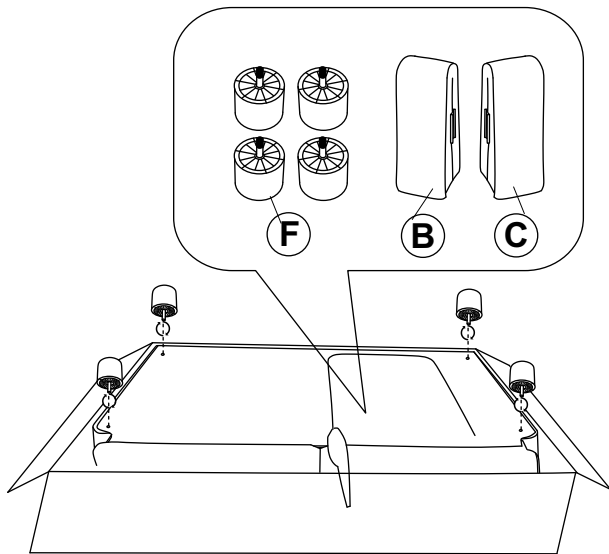

ASSEMBLY TIME

15 MINUTES

PARTS IDENTIFICATION

A	SEAT		1PC
B	LEFT EAR		1PC
C	RIGHT EAR		1PC
D	LEFT BACK		1PC
E	RIGHT BACK		1PC
F	LEG		4PCS

ITEM: **508282**

ASSEMBLY INSTRUCTION

STEP 1

STEP 2

STEP 3

STEP 4

STEP 5
COMPLETE

ITEM: **508282**

Note: Dimension tolerance $\pm 5\%$

*ASSEMBLY INSTRUCTIONS
COASTER FINE FURNITURE*

Fine Furniture for every stage of life

508283
Chair