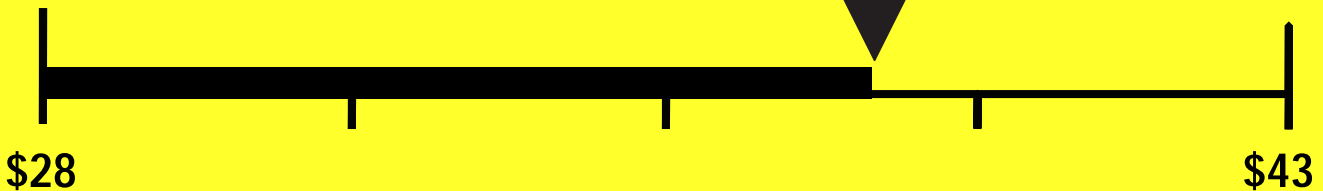

ENERGYGUIDE

Dishwasher
Capacity: Standard

BSH Home Appliances Corporation

Model(s) SHE3AR7*** SHX3AR7***

SHEM3AY5** SHXM4AY5**

SHX84AYD** SHVM4AYB**

SHSM4AZ5** SHX84AAF**

Estimated Yearly Energy Cost (when used with an electric water heater)

\$38

Cost Range of Similar Models

269 kWh

Estimated Yearly Electricity Use

\$28

Estimated Yearly Energy Cost
(when used with a natural gas water heater)

Your cost will depend on your utility rates and use.

- Cost range based on standard capacity models.
- Estimated energy cost based on four wash loads a week and a national average electricity cost of 14 cents per kWh and natural gas cost of \$1.21 per therm.
- For more information, visit www.ftc.gov/appliances.