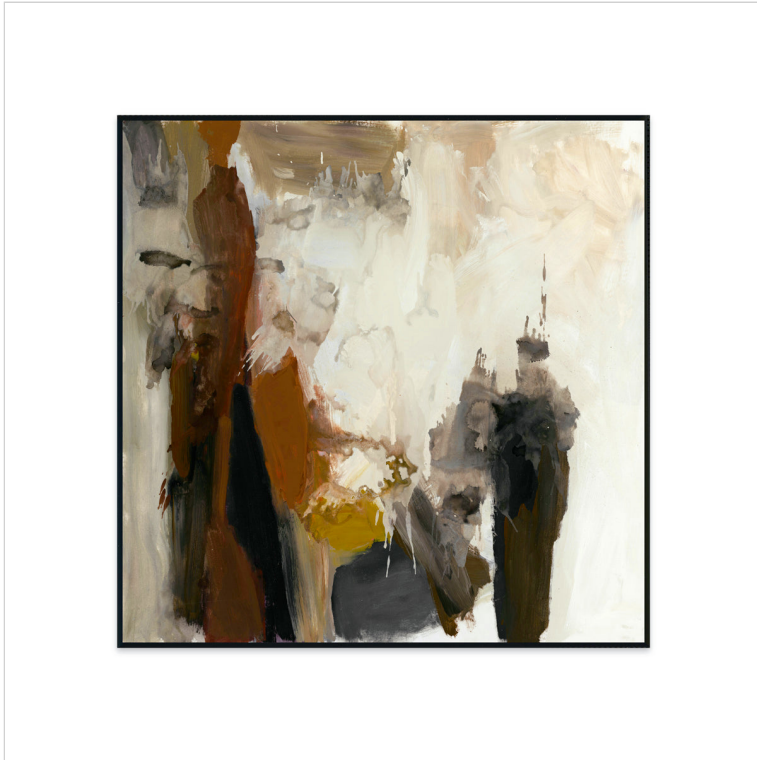

SKU: 56007623C

COCOA PAINTING ART BY BUDDY WHITLOCK

DETAILS

Materials: Canvas, Poly fiber frame

Individual Product Dimensions: 60.00W x 2.00D x 60.00H

SHIPPING

Total Boxes: 1

Product Cubic Feet: 6.67

Packaged Dimensions: 62.00W x 3.00D x 62.00H

Arrives Assembled