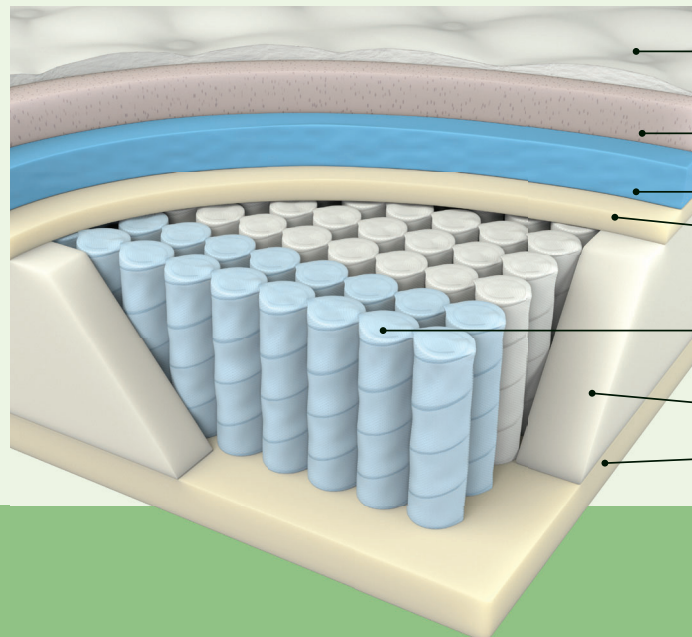

SupportSense™ Comfort Foam

- Delivers a comfortable sleep surface with firm support
- Long-lasting and resistant to body impressions

IsoCore™ Support System with Edge Zoning

- Unique design ergonomically supports the body and reduces partner disturbance with zoned edge support for better stability and consistency
- Open design ensures airflow, breathability and efficient heat transfer

Always CertiPUR-US® Certified Foams

- Certified foams made without harmful chemicals

Custom-Milled Fabric and Quality Cover

15.5 Gauge Wire

Coil Density Twin: 648 | Full: 864 | Queen: 988 | King: 1246

Non-Prorated Warranty

- Premium, Custom-Milled Zippered Cover
- Copper-Infused Performance Foam
- CoolingGel Memory Foam
- Medium Firm SupportSense Comfort Foam
- IsoCore Support System with Edge Zoning
- 360° Foam Encasement
- Support Base Foam

PROFILE:

- **14 INCH PROFILE**

COMFORT FEEL:

- **MEDIUM**

IDEAL FOR:

- **SIDE AND BACK SLEEPERS**

ADJUSTABLE BASE COMPATIBLE