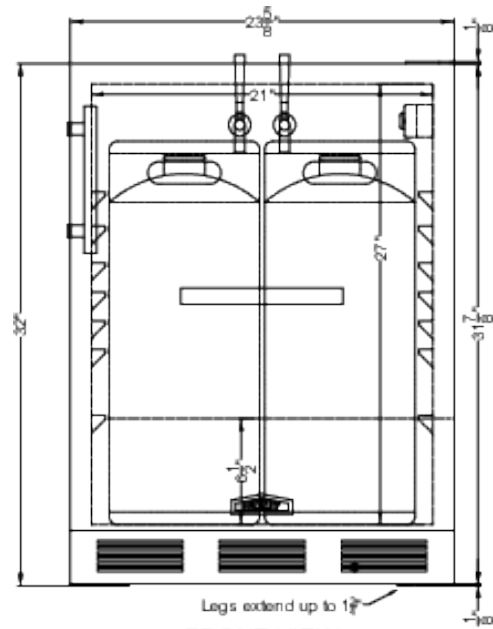

SBC58BFRTPCFADALHD Specifications:

Overview	
Height of Cabinet	31.88" (81 cm)
Height to Hinge Cap	32.0" (81 cm)
Width	23.63" (60 cm)
Depth	27.38" (70 cm)
Depth with door at 90°	51.88" (132 cm)
Capacity	5.3 cu.ft. (150 L)
Defrost Type	Automatic
Door	Black
Cabinet	Black
US Electrical Safety	ETL
Canadian Electrical Safety	ETL-C
Sanitation	ETL-S
Energy Usage/Year	293.0kWh/year
Amps	0.8
Voltage/Frequency	115 V AC/60 Hz
Parts & Labor Warranty	1 Year
Compressor Warranty	5 Years
UPC	761101145501
Kegeerator	
Door Swing	LHD
Tap Kit	Yes
Number of Taps	2
Thermostat Type	Dial
Interior Light	Yes
Refrigerant	R600a
Refrigerant Amount	0.64 oz.
Inter Height	27.75" (70 cm)
Interior Width	21.0" (53 cm)
Interior Depth	18.0" (46 cm)
Compressor Step Height	5.5" (14 cm)
Compressor Step Width	21.0" (53 cm)
Compressor Step Depth	6.0" (15 cm)
Level Legs Qty	4
Temperature Range	36 to 46°F

FRONT VIEW