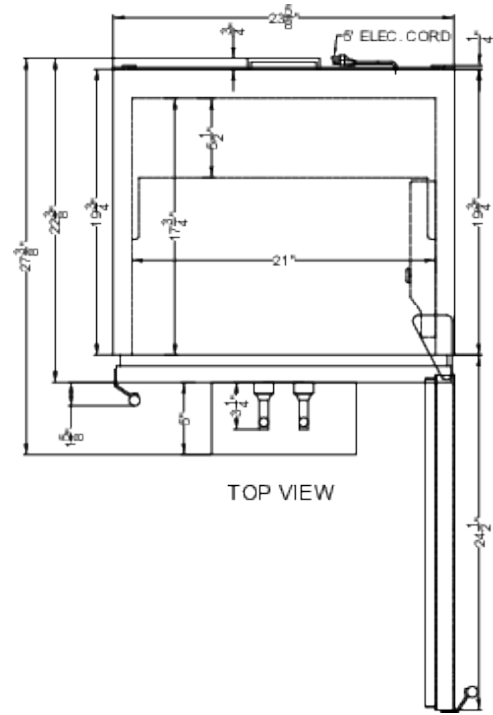

SBC58BFRTPCFADALHD Specifications:

Overview	
Height of Cabinet	31.88" (81 cm)
Height to Hinge Cap	32.0" (81 cm)
Width	23.63" (60 cm)
Depth	27.38" (70 cm)
Depth with door at 90°	51.88" (132 cm)
Capacity	5.3 cu.ft. (150 L)
Defrost Type	Automatic
Door	Black
Cabinet	Black
US Electrical Safety	ETL
Canadian Electrical Safety	ETL-C
Sanitation	ETL-S
Energy Usage/Year	293.0kWh/year
Amps	0.8
Voltage/Frequency	115 V AC/60 Hz
Parts & Labor Warranty	1 Year
Compressor Warranty	5 Years
UPC	761101145501
Kegeerator	
Door Swing	LHD
Tap Kit	Yes
Number of Taps	2
Thermostat Type	Dial
Interior Light	Yes
Refrigerant	R600a
Refrigerant Amount	0.64 oz.
Inter Height	27.75" (70 cm)
Interior Width	21.0" (53 cm)
Interior Depth	18.0" (46 cm)
Compressor Step Height	5.5" (14 cm)
Compressor Step Width	21.0" (53 cm)
Compressor Step Depth	6.0" (15 cm)
Level Legs Qty	4
Temperature Range	36 to 46°F

TOP VIEW