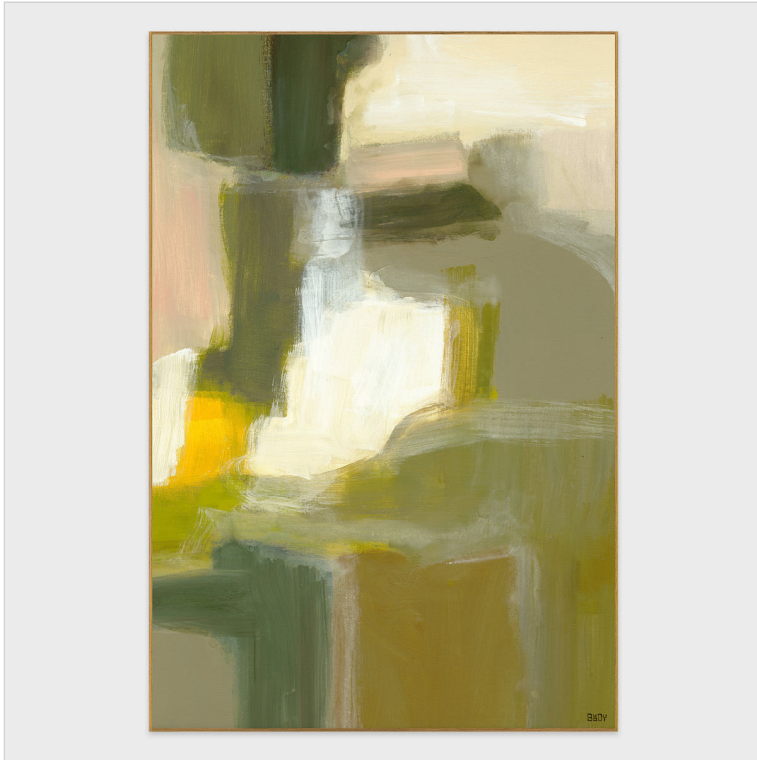

SKU: 56007560C

CRAVE I PAINTING BY BUDDY WHITLOCK

DETAILS

Materials: Canvas, Poly fiber frame

Individual Product Dimensions: 40.00W x 2.00D x 60.00H

SHIPPING

Total Boxes: 1

Product Cubic Feet: 4.52

Packaged Dimensions: 42.00W x 3.00D x 62.00H

Arrives Assembled