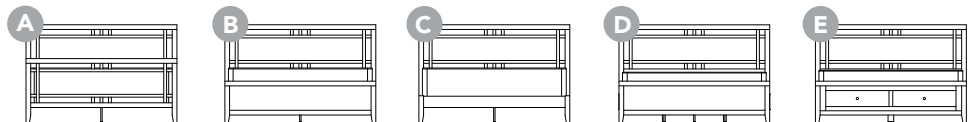

02

STANDARD
HARDWARE

BP19008-SS

03

ATWOOD GRIDWORK BED STYLE: ITEM #ATD						
REF.	PRODUCT	CALIFORNIA KING	KING	QUEEN	FULL	TWIN XL
A	High Footboard	08611 75.75W x 90.5D x 52H	08612 78.5W x 88.5D x 52H	08613 63.75W x 86.5D x 52H	08614 58.25W x 81.5D x 52H	08615 45.5W x 79.5D x 52H
B	Low Footboard	08621 75.75W x 90.5D x 52H	08622 80.25W x 86.5D x 52H	08623 63.75W x 86.5D x 52H	08624 58.25W x 81.5D x 52H	08625 42.75W x 86.5D x 52H
C	Platform	08631P 75.75W x 89.25D x 52H	08632P 80.25W x 85.25D x 52H	08633P 63.75W x 85.25D x 52H	08634P 58.25W x 80.25D x 52H	08635P 42.75W x 85.25D x 52H
D	Side Drawers Right Side 18H	08641 75.75W x 90.5D x 52H	08642 80.25W x 86.5D x 52H	08643 63.75W x 86.5D x 52H	08644 58.25W x 81.5D x 52H	08645 42.75W x 86.5D x 52H
	Side Drawers Left Side 18H	08651 75.75W x 90.5D x 52H	08652 80.25W x 86.5D x 52H	08653 63.75W x 86.5D x 52H	08654 58.25W x 81.5D x 52H	08655 42.75W x 86.5D x 52H
	Side Drawers Both Sides 18H	08661 75.75W x 90.5D x 52H	08662 80.25W x 86.5D x 52H	08663 63.75W x 86.5D x 52H	08664 58.25W x 81.5D x 52H	N/A
E	End Drawers 22H	08671 75.75W x 90.5D x 52H	08672 80.25W x 86.5D x 52H	08673 63.75W x 86.5D x 52H	08674 58.25W x 81.5D x 52H	08675 ¹ 42.75W x 86.5D x 52H

¹Twin XL size beds with drawers on end only come with one drawer due to size limitations.

GRIDWORK

01

01 Atwood Armoire 2
ATD08255

02 Atwood Nightstand 1
ATD08241

03 Atwood Dresser 3 with Mirror 5
ATD08249, ATD08305