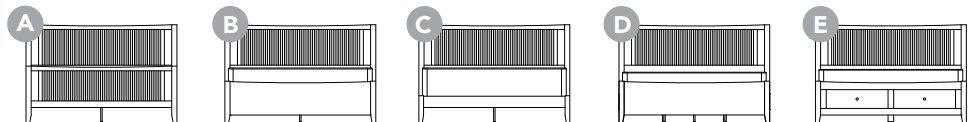

ATWOOD SPINDLE BED STYLE: ITEM #ATD						
REF.	PRODUCT	CALIFORNIA KING	KING	QUEEN	FULL	TWIN XL
A	High Footboard	08111 75.75W x 89.75D x 52H	08112 80.25W x 85.75D x 52H	08113 63.75W x 85.75D x 52H	08114 58.25W x 80.75D x 52H	08115 42.75W x 85.75D x 52H
B	Low Footboard	08121 75.75W x 89.75D x 52H	08122 80.25W x 85.75D x 52H	08123 63.75W x 85.75D x 52H	08124 58.25W x 80.75D x 52H	08125 42.75W x 85.75D x 52H
C	Platform	08131P 75.75W x 89.25D x 52H	08132P 80.25W x 85D x 52H	08133P 63.75W x 85D x 52H	08134P 58.25W x 80.25D x 52H	08135P 42.75W x 85D x 52H
D	Side Drawers Right Side 18H	08141 75.75W x 89.75D x 52H	08142 80.25W x 85.75D x 52H	08143 63.75W x 85.75D x 52H	08144 58.25W x 80.75D x 52H	08145 42.75W x 85.75D x 52H
	Side Drawers Left Side 18H	08151 75.75W x 89.75D x 52H	08152 80.25W x 85.75D x 52H	08153 63.75W x 85.75D x 52H	08154 58.25W x 80.75D x 52H	08155 42.75W x 85.75D x 52H
	Side Drawers Both Sides 18H	08161 75.75W x 89.75D x 52H	08162 80.25W x 85.75D x 52H	08163 63.75W x 85.75D x 52H	08164 58.25W x 80.75D x 52H	N/A
E	End Drawers 22H	08171 75.75W x 89.75D x 52H	08172 80.25W x 85.75D x 52H	08173 63.75W x 85.75D x 52H	08174 58.25W x 80.75D x 52H	08175 ¹ 42.75W x 85.75D x 52H

¹Twin XL size beds with drawers on end only come with one drawer due to size limitations.

SPINDLE

01

01 Atwood Dresser 7 with Mirror 4
ATD08280, ATD08304

02 Atwood Nightstand 1
ATD08241

03 Atwood Chest 4
ATD08263