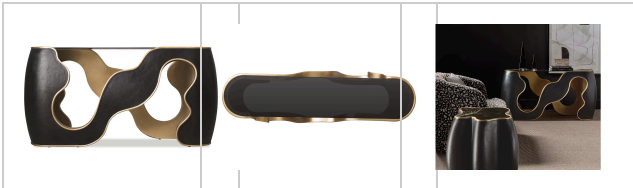

Let's chat

We're Online