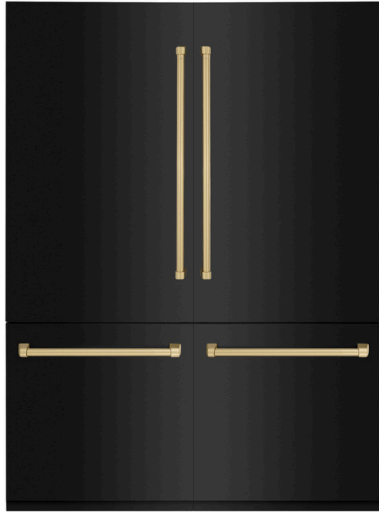

ZLINE Autograph Edition 60" 32.2 cu. ft. Built-in 4-Door French Door Refrigerator with Internal Water and Ice Dispenser in Black Stainless Steel with Champagne Bronze Accents (RBIVZ-BS-60-CB)

INTRODUCTION

Luxury isn't meant to be left desired - it's meant to be attainable. Designed in Lake Tahoe, USA, the ZLINE Autograph Edition 60" 32.2 cu. ft. Built-in 4-Door French Door Refrigerator with Internal Water and Ice Dispenser in Black Stainless Steel with Champagne Bronze Accents (RBIVZ-BS-60-CB) provides a professional culinary experience by pairing best-in-class freshness with a modern style. Achieve ZLINE Attainable Luxury® excellence with innovative technology designed to enhance your kitchen's capability.