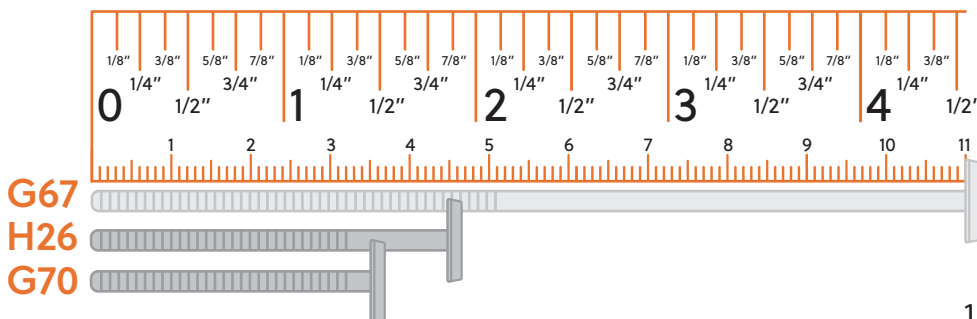

Assembly instructions for:
Complete
Full Bed

Part # 10539596 (09/05/24)

Life doesn't come with instructions, but this does

Scan Code for Video Tutorial

WATCH NOW

HARDWARE

This bag contains small parts that present a choking hazard for children under 3 years of age. These parts are for adult assembly only and should be permanently affixed to the furniture. Any unused parts should be discarded properly.

Esta bolsa contiene piezas pequeñas que presentan un peligro de asfixia para niños menores de 3 años. Estas piezas son para adultos, montaje solamente y debe fijarse permanentemente a la muebles. Las piezas no utilizadas deben desecharse correctamente.

Ce sac contient de petites pièces qui présentent un risque d'étouffement pour les enfants de moins de 3 ans. Ces pièces sont pour adultes montage uniquement et doit être fixé de façon permanente au meubles. Toutes les pièces inutilisées doivent être jetées correctement.

Deze tas bevat kleine onderdelen die verstikkingsgevaar opleveren voor kinderen onder de 3 jaar. Deze onderdelen zijn voor volwassen montage alleen en moet permanent worden bevestigd aan de meubilair. Alle ongebruikte onderdelen moeten op de juiste manier worden weggegooid.