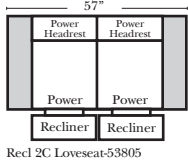

Standard

2 Piece Curve Sectional

v.10.26.18

Put Green Arrows with Red Arrows to Create Sectional Groups

Put Blue Arrows with Yellow Arrows to Create Sectional Groups or Green Arrows with Red Arrows to mix with some of the L-Shaped pieces.