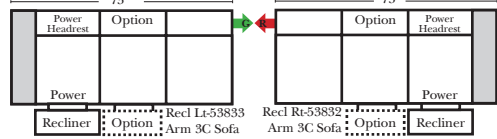

- No. 33 Firm Foam

Options: (Additional Charges Apply)

- Power Lumbar
- Center Seat Recliner (Standard with Power Seats & Power Tilt Headrest)(See Option Note)
- Rechargeable Battery Pack (will operate 2 recliner footrests or multiple mechanisms per recliner)
- Upholstered Swivel Base (2 Arm Recliner Only) (Adds 3/4" to Height)
- Power 180° Swivel Glider Mechanism (2 Arm Recliner Only)
- Swivel Table for Console Arms (Espresso or Walnut Wood Finish)
- **Portable Single Theater Arm (1) (Black, Hammered Antique, or Silver) Cup Holder (Fabric or Leather)

Sleeper Options: (N/A for this style)

**Portable Single Theater Arm (1) (Black, Hammered Antique, or Silver) Cup Holder (Fabric or Leather)

(8" W x 21" D x 6"H)

Note:

All Dimensions are approximate, if accuracy is crucial, please contact us for validation of the dimensions shown. However, a 1" to 2" variance can still apply due to foam and upholstery.

90 Degree / L-Shape Sectional

Put Green Arrows with Red Arrows to Create Sectional Groups

Chaise / Curve & Conversation / Armless

Suggested Configurations

v.10.26.18

Put Green Arrows with Red Arrows to Create Sectional Groups