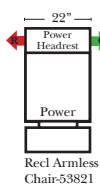

Sleeper Options: (N/A for this style)

**Portable Single Theater Arm (1) (Black, Hammered Antique, or Silver) Cup Holder (Fabric or Leather)

(8" W x 21" D x 6"H)

Note:

All Dimensions are approximate, if accuracy is crucial, please contact us for validation of the dimensions shown. However, a 1" to 2" variance can still apply due to foam and upholstery.

90 Degree / L-Shape Sectional

Put Green Arrows with Red Arrows to Create Sectional Groups

Chaise / Curve & Conversation / Armless

Suggested Configurations

v.10.26.18

Put Green Arrows with Red Arrows to Create Sectional Groups