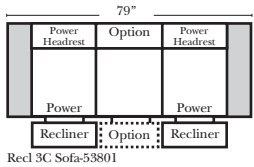

Standard

2 Piece Curve Sectional

v.10.26.18

Put Green Arrows with Red Arrows to Create Sectional Groups

Put Blue Arrows with Yellow Arrows to Create Sectional Groups or Green Arrows with Red Arrows to mix with some of the L-Shaped pieces.