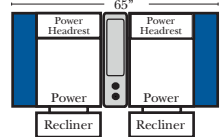

Home Theater Pre-Configured Small Straight & Wedge Consoles

Recl 3C Sofa w/2 Small Straight Console Arms-53858