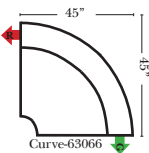

90 Degree / L-Shape Sectional

Put Green Arrows with Red Arrows to Create Sectional Groups

Chaise / Curve & Conversation / Armless

Suggested Configurations

v.10.26.18

Put Green Arrows with Red Arrows to Create Sectional Groups