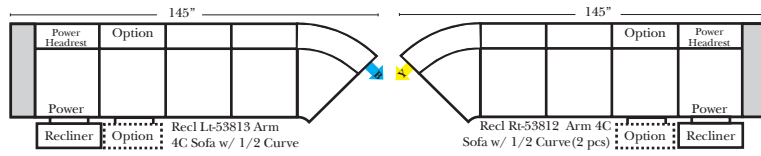

Standard

2 Piece Curve Sectional

v.10.26.18

Put Green Arrows with Red Arrows to Create Sectional Groups

Put Blue Arrows with Yellow Arrows to Create Sectional Groups or Green Arrows with Red Arrows to mix with some of the L-Shaped pieces.

- No. 33 Firm Foam

Options: (Additional Charges Apply)

- Power Lumbar
- Center Seat Recliner (Standard with Power Seats & Power Tilt Headrest)(See Option Note)
- Rechargeable Battery Pack (will operate 2 recliner footrests or multiple mechanisms per recliner)
- Upholstered Swivel Base (2 Arm Recliner Only) (Adds 3/4" to Height)
- Power 180° Swivel Glider Mechanism (2 Arm Recliner Only)
- Swivel Table for Console Arms (Espresso or Walnut Wood Finish)
- **Portable Single Theater Arm (1) (Black, Hammered Antique, or Silver) Cup Holder (Fabric or Leather)