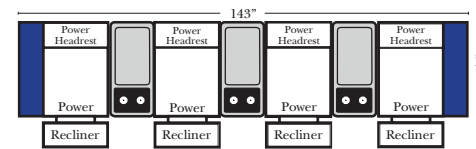

Recl 4C Sofa w/3 Large Straight Console Arms-53852