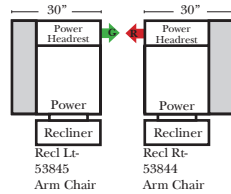

90 Degree / L-Shape Sectional

Put Green Arrows with Red Arrows to Create Sectional Groups

Chaise / Curve & Conversation / Armless

Suggested Configurations

v.10.26.18

Put Green Arrows with Red Arrows to Create Sectional Groups