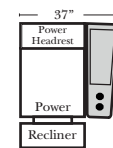

Recl Armless Chair w/Small Wedge Console Arm-53877