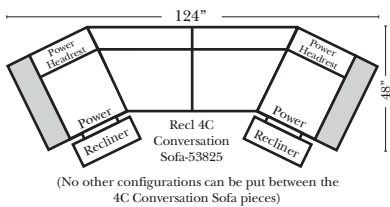

90 Degree / L-Shape Sectional

Put Green Arrows with Red Arrows to Create Sectional Groups

Chaise / Curve & Conversation / Armless

Suggested Configurations

v.10.26.18

Put Green Arrows with Red Arrows to Create Sectional Groups