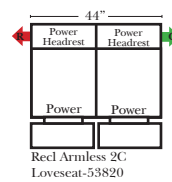

90 Degree / L-Shape Sectional

Put Green Arrows with Red Arrows to Create Sectional Groups

Chaise / Curve & Conversation / Armless

Suggested Configurations

v.10.26.18

Put Green Arrows with Red Arrows to Create Sectional Groups