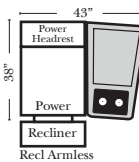

Recl Armless Chair w/Large Wedge Console Arm-53879