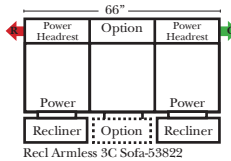

90 Degree / L-Shape Sectional

Put Green Arrows with Red Arrows to Create Sectional Groups

Chaise / Curve & Conversation / Armless

Suggested Configurations

v.10.26.18

Put Green Arrows with Red Arrows to Create Sectional Groups