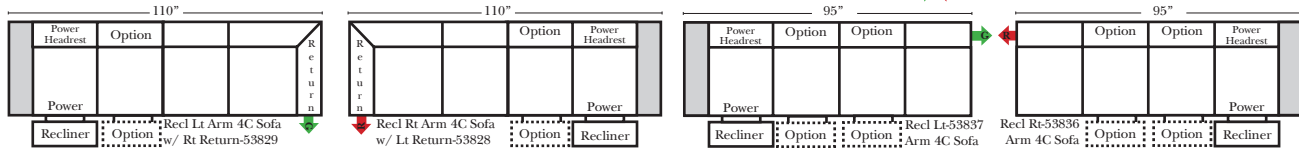

- No. 33 Firm Foam

Options: (Additional Charges Apply)

- Power Lumbar
- Center Seat Recliner (Standard with Power Seats & Power Tilt Headrest)(See Option Note)
- Rechargeable Battery Pack (will operate 2 recliner footrests or multiple mechanisms per recliner)
- Upholstered Swivel Base (2 Arm Recliner Only) (Adds 3/4" to Height)
- Power 180° Swivel Glider Mechanism (2 Arm Recliner Only)
- Swivel Table for Console Arms (Espresso or Walnut Wood Finish)
- **Portable Single Theater Arm (1) (Black, Hammered Antique, or Silver) Cup Holder (Fabric or Leather)

Sleeper Options: (N/A for this style)

**Portable Single Theater Arm (1) (Black, Hammered Antique, or Silver) Cup Holder (Fabric or Leather)

(8" W x 21" D x 6"H)

Note:

All Dimensions are approximate, if accuracy is crucial, please contact us for validation of the dimensions shown. However, a 1" to 2" variance can still apply due to foam and upholstery.

90 Degree / L-Shape Sectional

Put Green Arrows with Red Arrows to Create Sectional Groups

Chaise / Curve & Conversation / Armless

Suggested Configurations

v.10.26.18

Put Green Arrows with Red Arrows to Create Sectional Groups