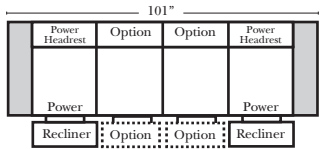

Standard

2 Piece Curve Sectional

v.10.26.18

Put Green Arrows with Red Arrows to Create Sectional Groups

Put Blue Arrows with Yellow Arrows to Create Sectional Groups or Green Arrows with Red Arrows to mix with some of the L-Shaped pieces.

- No. 33 Firm Foam

Options: (Additional Charges Apply)

- Power Lumbar
- Center Seat Recliner (Standard with Power Seats & Power Tilt Headrest)(See Option Note)
- Rechargeable Battery Pack (will operate 2 recliner footrests or multiple mechanisms per recliner)
- Upholstered Swivel Base (2 Arm Recliner Only) (Adds 3/4" to Height)
- Power 180° Swivel Glider Mechanism (2 Arm Recliner Only)
- Swivel Table for Console Arms (Espresso or Walnut Wood Finish)
- **Portable Single Theater Arm (1) (Black, Hammered Antique, or Silver) Cup Holder (Fabric or Leather)