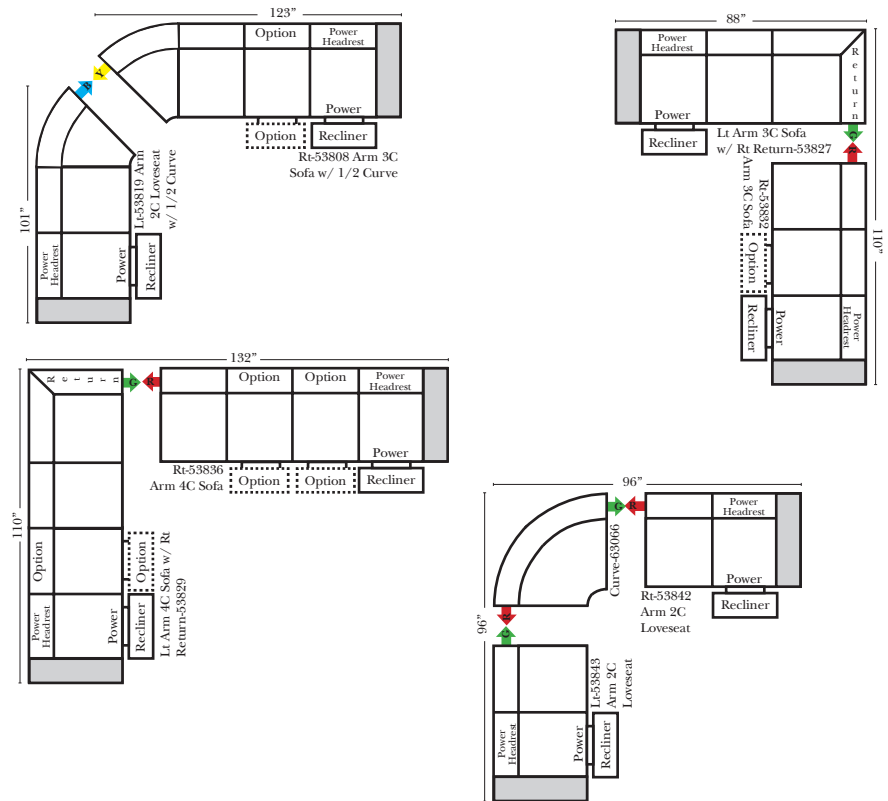

Sleeper Options: (N/A for this style)

**Portable Single Theater Arm (1) (Black, Hammered Antique, or Silver) Cup Holder (Fabric or Leather)

(8" W x 21" D x 6"H)

Note:

All Dimensions are approximate, if accuracy is crucial, please contact us for validation of the dimensions shown. However, a 1" to 2" variance can still apply due to foam and upholstery.

90 Degree / L-Shape Sectional

Put Green Arrows with Red Arrows to Create Sectional Groups

Chaise / Curve & Conversation / Armless

Suggested Configurations

v.10.26.18

Put Green Arrows with Red Arrows to Create Sectional Groups

The Suggested Configurations below are only a sample of what the imagination can create, please enjoy creating the configuration that fits your lifestyle, using the ideas below and from the items on the opposite page.