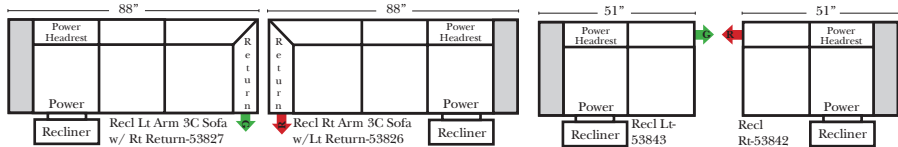

Sleeper Options: (N/A for this style)

**Portable Single Theater Arm (1) (Black, Hammered Antique, or Silver) Cup Holder (Fabric or Leather)

(8" W x 21" D x 6"H)

Note:

All Dimensions are approximate, if accuracy is crucial, please contact us for validation of the dimensions shown. However, a 1" to 2" variance can still apply due to foam and upholstery.

90 Degree / L-Shape Sectional

Put Green Arrows with Red Arrows to Create Sectional Groups

Chaise / Curve & Conversation / Armless

Suggested Configurations

v.10.26.18

Put Green Arrows with Red Arrows to Create Sectional Groups