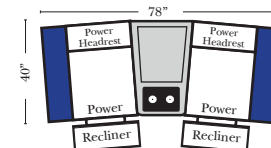

Recl 2C Loveseat w/1 Large Wedge Console Arms-53847