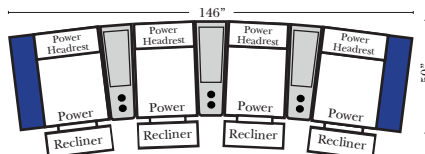

Recl 4C Sofa w/3 Small Wedge Console Arms-53863