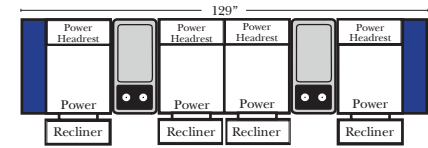

Recl 4C Sofa w/2 Large Straight Console Arms-53850