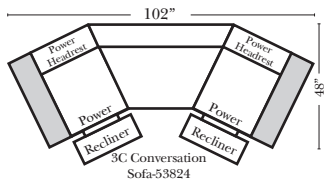

Sleeper Options: (N/A for this style)

**Portable Single Theater Arm (1) (Black, Hammered Antique, or Silver) Cup Holder (Fabric or Leather)

(8" W x 21" D x 6"H)

Note:

All Dimensions are approximate, if accuracy is crucial, please contact us for validation of the dimensions shown. However, a 1" to 2" variance can still apply due to foam and upholstery.

90 Degree / L-Shape Sectional

Put Green Arrows with Red Arrows to Create Sectional Groups

Chaise / Curve & Conversation / Armless

Suggested Configurations

v.10.26.18

Put Green Arrows with Red Arrows to Create Sectional Groups