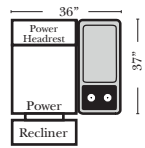

Recl Armless Chair w/Large Straight Console Arm-53878