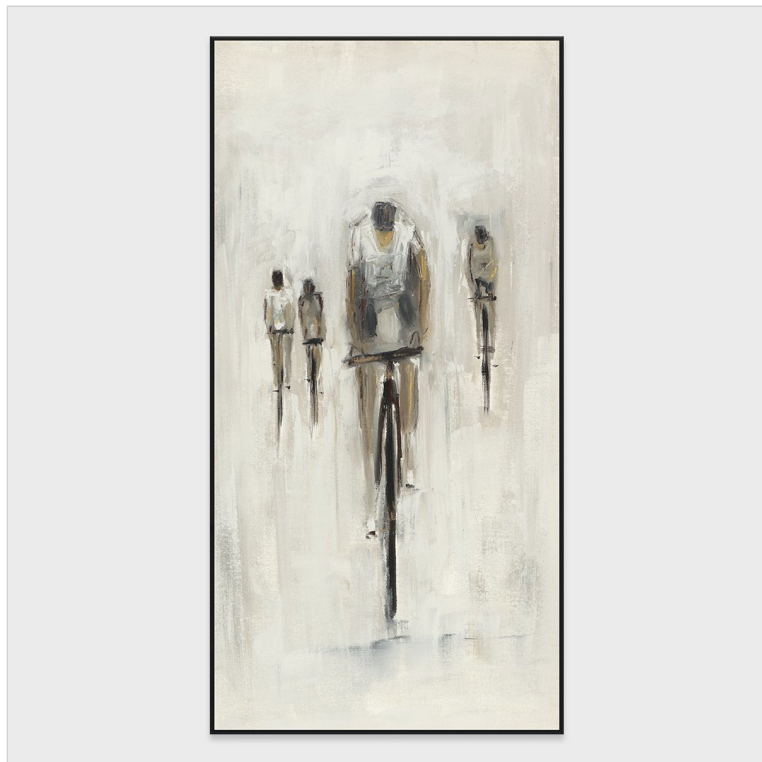

SKU: 56007489C

CYCLIST PAINTING BY BUDDY WHITLOCK

DETAILS

Materials: Canvas, Poly fiber frame

Individual Product Dimensions: 40.00W x 2.00D x 80.00H

SHIPPING

Total Boxes: 1

Product Cubic Feet: 12.8

Packaged Dimensions: 46.50W x 5.50D x 86.50H

Arrives Assembled