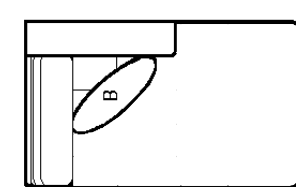

2M1 / 3M1-02 LOVESEAT
 L-54" D-38" H-37"

2M1 / 3M1-27 CONDO SOFA
 L-70" D-38" H-37"

2M1 / 3M1-45 CHAIR & A HALF
 L-40" D-38" H-37"

2M1 / 3M1-06 RHF LOVESEAT
 L-67" D-38" H-37"

2M1 / 3M1-07 LHF LOVESEAT
 L-67" D-38" H-37"

2M1 / 3M1-08 RHF CHAISE
 with floating ottoman
 L-36" D-62" H-37"

2M1-F08-NW RHF CHAISE
 NO WAFFLE
 (with floating ottoman)
 L-36" D-62" H-37"

2M1 / 3M1-09 LHF CHAISE
 with floating ottoman
 L-36" D-62" H-37"