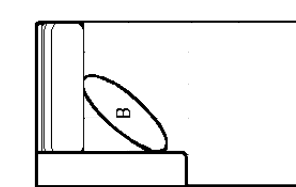

2M1 / 3M1-02 LOVESEAT
 L-54" D-38" H-37"

2M1 / 3M1-27 CONDO SOFA
 L-70" D-38" H-37"

2M1 / 3M1-45 CHAIR & A HALF
 L-40" D-38" H-37"

2M1 / 3M1-06 RHF LOVESEAT
 L-67" D-38" H-37"

2M1 / 3M1-07 LHF LOVESEAT
 L-67" D-38" H-37"

2M1 / 3M1-08 RHF CHAISE
 with floating ottoman
 L-36" D-62" H-37"

2M1-F08-NW RHF CHAISE
 NO WAFFLE
 (with floating ottoman)
 L-36" D-62" H-37"

2M1 / 3M1-09 LHF CHAISE
 with floating ottoman
 L-36" D-62" H-37"