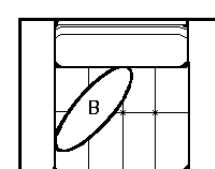

Combines the finest properties of comfort, retention of shape and support with superior bounce back after severe compression.

AVAILABLE PIECES (SKU'S)

2M / 3M-00 OTTOMAN
 L-35" D-25" H-19"

2M1 / 3M1-01 SOFA
 L-86" D-38" H-37"

2M1 / 3M1-02 LOVESEAT
 L-54" D-38" H-37"

2M1 / 3M1-27 CONDO SOFA
 L-70" D-38" H-37"

2M1 / 3M1-45 CHAIR & A HALF
 L-40" D-38" H-37"

2M1 / 3M1-06 RHF LOVESEAT
 L-67" D-38" H-37"

2M1 / 3M1-07 LHF LOVESEAT
 L-67" D-38" H-37"