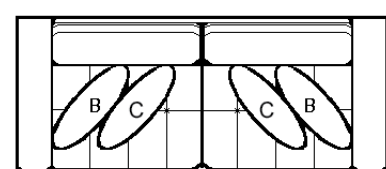

Combines the finest properties of comfort, retention of shape and support with superior bounce back after severe compression.

AVAILABLE PIECES (SKU'S)

2M / 3M-00 OTTOMAN
 L-35" D-25" H-19"

2M1 / 3M1-01 SOFA
 L-86" D-38" H-37"