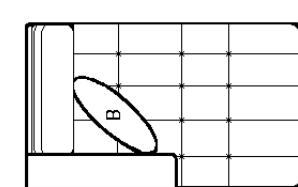

2M1 / 3M1-02 LOVESEAT
 L-54" D-38" H-37"

2M1 / 3M1-27 CONDO SOFA
 L-70" D-38" H-37"

2M1 / 3M1-45 CHAIR & A HALF
 L-40" D-38" H-37"

2M1 / 3M1-06 RHF LOVESEAT
 L-67" D-38" H-37"

2M1 / 3M1-07 LHF LOVESEAT
 L-67" D-38" H-37"

2M1 / 3M1-08 RHF CHAISE
 with floating ottoman
 L-36" D-62" H-37"

2M1-F08-NW RHF CHAISE
 NO WAFFLE
 (with floating ottoman)
 L-36" D-62" H-37"

2M1 / 3M1-09 LHF CHAISE
 with floating ottoman
 L-36" D-62" H-37"