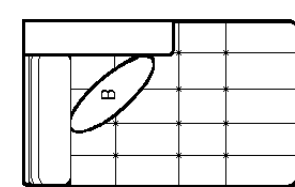

2M1 / 3M1-02 LOVESEAT
 L-54" D-38" H-37"

2M1 / 3M1-27 CONDO SOFA
 L-70" D-38" H-37"

2M1 / 3M1-45 CHAIR & A HALF
 L-40" D-38" H-37"

2M1 / 3M1-06 RHF LOVESEAT
 L-67" D-38" H-37"

2M1 / 3M1-07 LHF LOVESEAT
 L-67" D-38" H-37"

2M1 / 3M1-08 RHF CHAISE
 with floating ottoman
 L-36" D-62" H-37"

2M1-F08-NW RHF CHAISE
 NO WAFFLE
 (with floating ottoman)
 L-36" D-62" H-37"

2M1 / 3M1-09 LHF CHAISE
 with floating ottoman
 L-36" D-62" H-37"