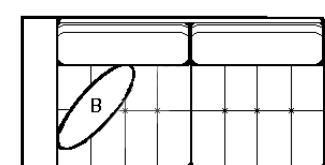

2M1 / 3M1-02 LOVESEAT
 L-54" D-38" H-37"

2M1 / 3M1-27 CONDO SOFA
 L-70" D-38" H-37"

2M1 / 3M1-45 CHAIR & A HALF
 L-40" D-38" H-37"

2M1 / 3M1-06 RHF LOVESEAT
 L-67" D-38" H-37"

2M1 / 3M1-07 LHF LOVESEAT
 L-67" D-38" H-37"

2M1 / 3M1-08 RHF CHAISE
 with floating ottoman
 L-36" D-62" H-37"

2M1-F08-NW RHF CHAISE
 NO WAFFLE
 (with floating ottoman)
 L-36" D-62" H-37"

2M1 / 3M1-09 LHF CHAISE
 with floating ottoman
 L-36" D-62" H-37"