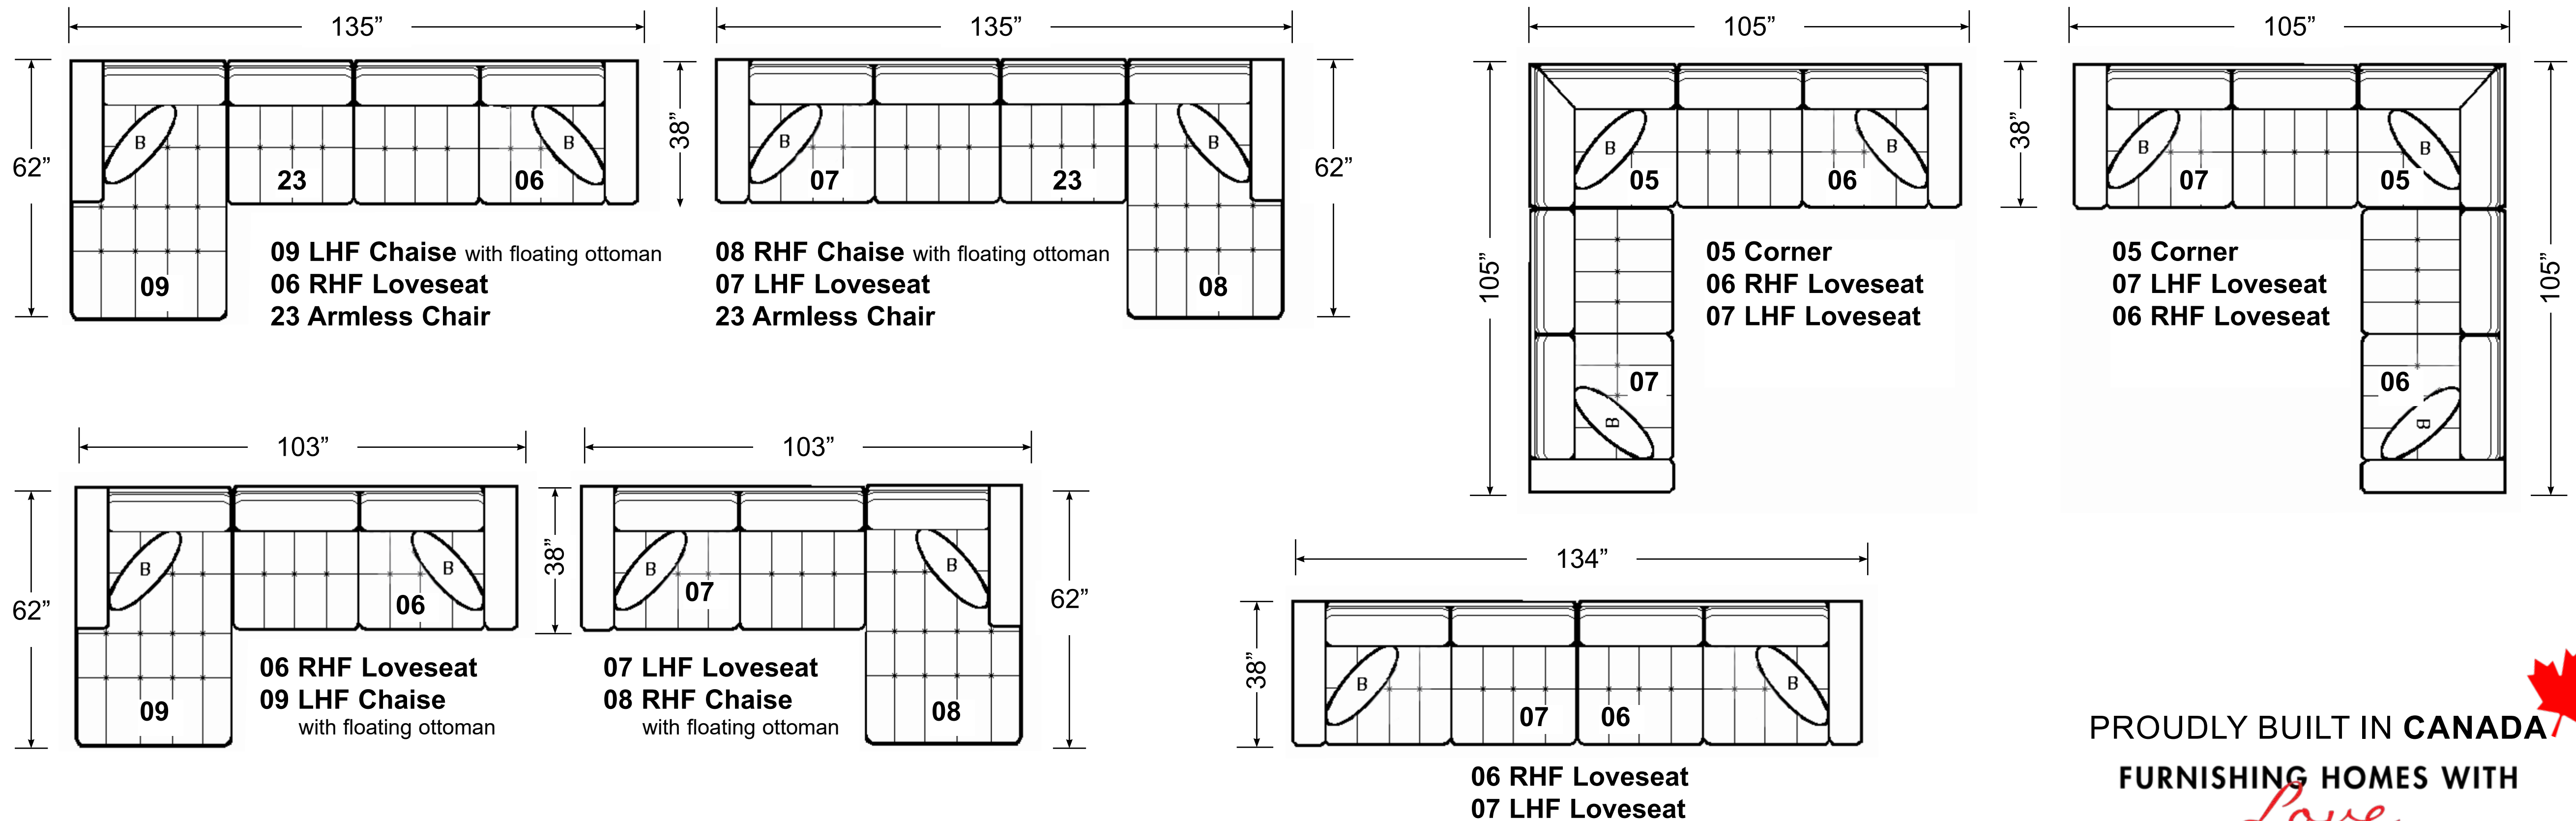

PROUDLY BUILT IN CANADA
FURNISHING HOMES WITH
Love