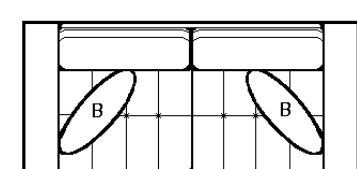

Combines the finest properties of comfort, retention of shape and support with superior bounce back after severe compression.

AVAILABLE PIECES (SKU'S)

2M / 3M-00 OTTOMAN
 L-35" D-25" H-19"

2M1 / 3M1-01 SOFA
 L-86" D-38" H-37"

2M1 / 3M1-02 LOVESEAT
 L-54" D-38" H-37"

2M1 / 3M1-27 CONDO SOFA
 L-70" D-38" H-37"

2M1 / 3M1-45 CHAIR & A HALF
 L-40" D-38" H-37"

2M1 / 3M1-06 RHF LOVESEAT
 L-67" D-38" H-37"

2M1 / 3M1-07 LHF LOVESEAT
 L-67" D-38" H-37"