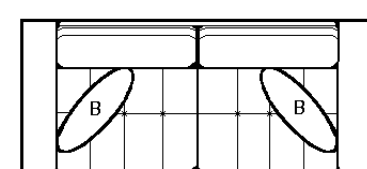

Combines the finest properties of comfort, retention of shape and support with superior bounce back after severe compression.

AVAILABLE PIECES (SKU'S)

2M / 3M-00 OTTOMAN
 L-35" D-25" H-19"

2M1 / 3M1-01 SOFA
 L-86" D-38" H-37"

2M1 / 3M1-02 LOVESEAT
 L-54" D-38" H-37"

2M1 / 3M1-27 CONDO SOFA
 L-70" D-38" H-37"

2M1 / 3M1-45 CHAIR & A HALF
 L-40" D-38" H-37"

2M1 / 3M1-06 RHF LOVESEAT
 L-67" D-38" H-37"

2M1 / 3M1-07 LHF LOVESEAT
 L-67" D-38" H-37"