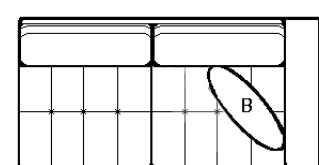

Combines the finest properties of comfort, retention of shape and support with superior bounce back after severe compression.

AVAILABLE PIECES (SKU'S)

2M / 3M-00 OTTOMAN
 L-35" D-25" H-19"

2M1 / 3M1-01 SOFA
 L-86" D-38" H-37"

2M1 / 3M1-02 LOVESEAT
 L-54" D-38" H-37"

2M1 / 3M1-27 CONDO SOFA
 L-70" D-38" H-37"

2M1 / 3M1-45 CHAIR & A HALF
 L-40" D-38" H-37"

2M1 / 3M1-06 RHF LOVESEAT
 L-67" D-38" H-37"

2M1 / 3M1-07 LHF LOVESEAT
 L-67" D-38" H-37"