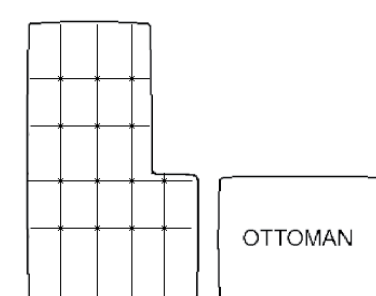

2M1 / 3M1-08 RHF CHAISE
 with floating ottoman
 L-36" D-62" H-37"

2M1-F08-NW RHF CHAISE
 NO WAFFLE
 (with floating ottoman)
 L-36" D-62" H-37"

2M1 / 3M1-09 LHF CHAISE
 with floating ottoman
 L-36" D-62" H-37"

2M1-F09-NW RHF CHAISE
 NO WAFFLE
 (with floating ottoman)
 L-36" D-62" H-37"

2M1 / 3M1-05 CORNER
 L-38" D-38" H-37"

2M1 / 3M1-23 ARMLESS CHAIR
 L-32" D-38" H-37"

2M-25 OTTOMAN
 WITH CHAISE SEAT CUSHION

2M-F25-NW OTTOMAN
 WITH CHAISE SEAT CUSHION
 NO WAFFLE