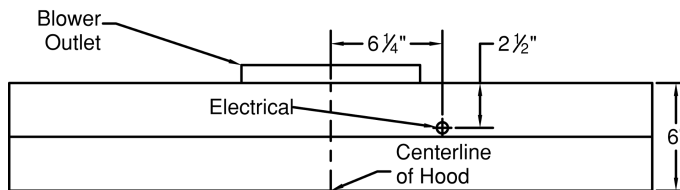

## Model Number: CWEAH6-K30

Special Notes: Halogen lights. This model is not available with heat lamps. Shown with ARS duct cover (sold separately). ARS duct covers are available in 7', 8', & 9' ceiling sizes.

<b>WIDTH:</b>	30"
<b>DEPTH:</b>	19 1/2"
<b>HEIGHT:</b>	6"
<b>CFM:</b>	n/a
<b>SONES:</b>	n/a
<b>AMPS:</b>	3.5
<b># LIGHTS:</b>	2

### CONNECTION DIAGRAM

(Top View)

(Front View)