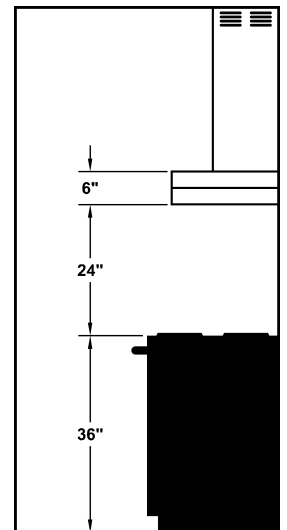

<b>WIDTH:</b>	30"
<b>DEPTH:</b>	19 1/2"
<b>HEIGHT:</b>	6"
<b>CFM:</b>	n/a
<b>SONES:</b>	n/a
<b>AMPS:</b>	3.5
<b># LIGHTS:</b>	2

### CONNECTION DIAGRAM

(Top View)

(Front View)

### REC. MOUNTING HEIGHT\*

\* Exceeding recommended mounting height may compromise performance.