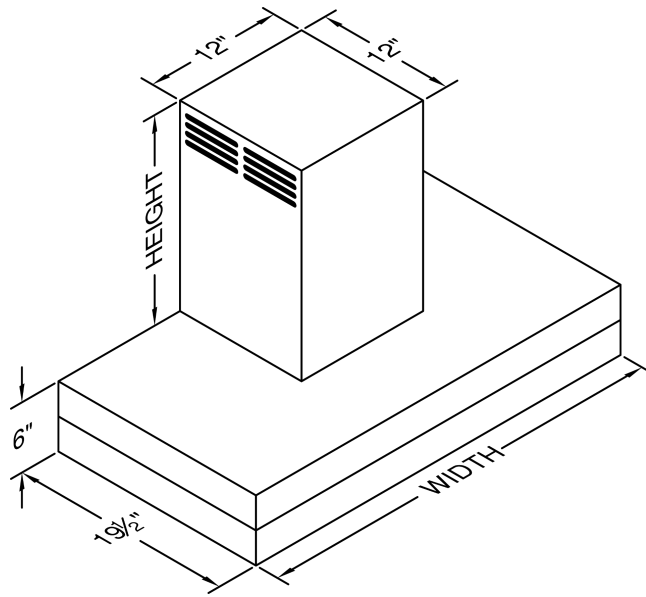

## Model Number: CWEAH6-K30

Special Notes: Halogen lights. This model is not available with heat lamps. Shown with ARS duct cover (sold separately). ARS duct covers are available in 7', 8', & 9' ceiling sizes.

<b>WIDTH:</b>	30"
<b>DEPTH:</b>	19 1/2"
<b>HEIGHT:</b>	6"
<b>CFM:</b>	n/a
<b>SONES:</b>	n/a
<b>AMPS:</b>	3.5
<b># LIGHTS:</b>	2

### CONNECTION DIAGRAM

(Top View)

(Front View)