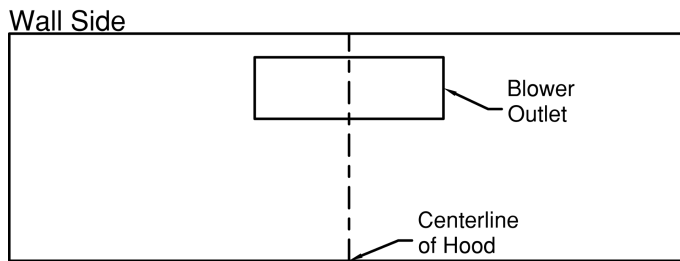

## Model Number: CWEAH6-K30

Special Notes: Halogen lights. This model is not available with heat lamps. Shown with ARS duct cover (sold separately). ARS duct covers are available in 7', 8', & 9' ceiling sizes.

<b>WIDTH:</b>	30"
<b>DEPTH:</b>	19 1/2"
<b>HEIGHT:</b>	6"
<b>CFM:</b>	n/a
<b>SONES:</b>	n/a
<b>AMPS:</b>	3.5
<b># LIGHTS:</b>	2

### CONNECTION DIAGRAM

(Top View)

(Front View)