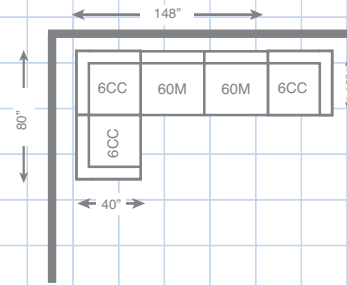

6CC-683
CORNER UNIT

60M-683
ARMLESS MIDDLE

240-683
OTTOMAN

Choose an arrangement shown below or create the one that suits your home.

6CC-683
CORNER UNIT
35" H x 40" W x 40" D

60M-683
ARMLESS MIDDLE
35" H x 34" W x 40" D

240-683
OTTOMAN
20" H x 37.5" W x 32.5" D

Connect with us

La-Z-Boy products are hand-crafted and variations from standard dimensions and appearance can occur.