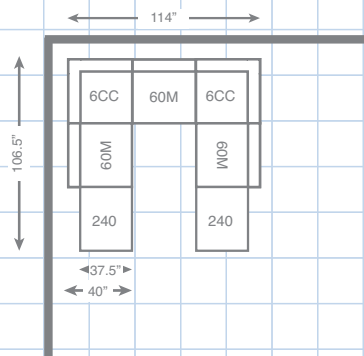

6CC-683
CORNER UNIT

60M-683
ARMLESS MIDDLE

240-683
OTTOMAN

Choose an arrangement shown below or create the one that suits your home.

6CC-683
CORNER UNIT
35" H x 40" W x 40" D

60M-683
ARMLESS MIDDLE
35" H x 34" W x 40" D

240-683
OTTOMAN
20" H x 37.5" W x 32.5" D

Connect with us

La-Z-Boy products are hand-crafted and variations from standard dimensions and appearance can occur.