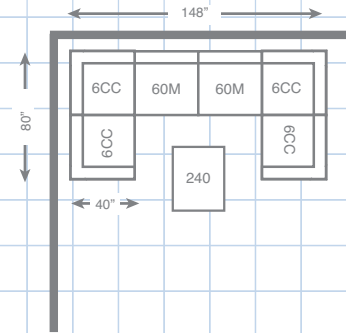

6CC-683
CORNER UNIT

60M-683
ARMLESS MIDDLE

240-683
OTTOMAN

Choose an arrangement shown below or create the one that suits your home.

6CC-683
CORNER UNIT
35" H x 40" W x 40" D

60M-683
ARMLESS MIDDLE
35" H x 34" W x 40" D

240-683
OTTOMAN
20" H x 37.5" W x 32.5" D

Connect with us

La-Z-Boy products are hand-crafted and variations from standard dimensions and appearance can occur.