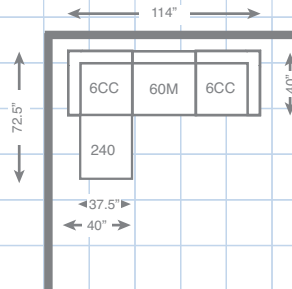

6CC-683
CORNER UNIT

60M-683
ARMLESS MIDDLE

240-683
OTTOMAN

Choose an arrangement shown below or create the one that suits your home.

6CC-683
CORNER UNIT
35" H x 40" W x 40" D

60M-683
ARMLESS MIDDLE
35" H x 34" W x 40" D

240-683
OTTOMAN
20" H x 37.5" W x 32.5" D

Connect with us

La-Z-Boy products are hand-crafted and variations from standard dimensions and appearance can occur.