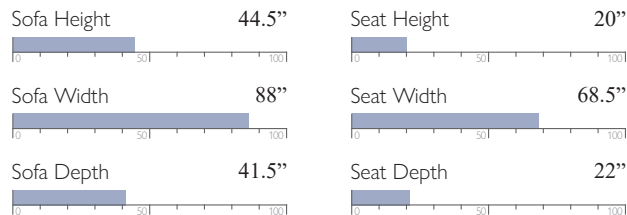

MEASUREMENTS: