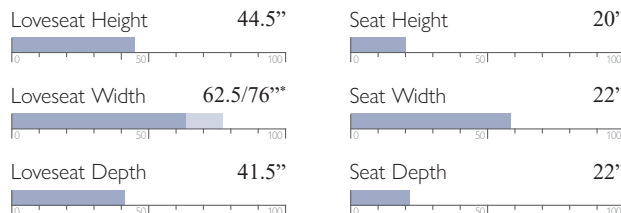

MEASUREMENTS: