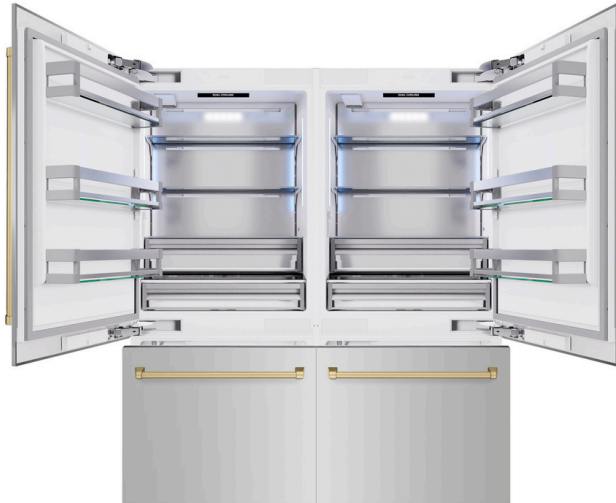

ZLINE Autograph Edition 72 in. 39.6 cu. ft. French Door Built-In Bottom Freezer Refrigerator with Water Dispensers and Ice Makers in Stainless Steel with Champagne Bronze Accents (RBITZ-304-72CB)

ZLINE
ATTAINABLE LUXURY®

INTRODUCTION

Luxury isn't meant to be desired - it's meant to be attainable. The ZLINE Autograph Edition 72 in. 39.6 cu. ft. French Door Built-In Bottom Freezer Refrigerator with Water Dispensers and Ice Makers in Stainless Steel with Champagne Bronze Accents (RBITZ-304-72CB) provides the ultimate upgrade to the center of your home by pairing premium dual cooling technology with enhanced storage capacity for multiple grocery items. Achieve ZLINE Attainable Luxury® excellence with innovative features designed to enhance your kitchen's cooling and freezing capability.

LED Illumination - Easily spot items inside both fridge compartments thanks to cool white LED interior lights along the walls and ceiling that illuminate when you open both doors

Adjustable Shelves and Bins - Easily store larger items with 6 spill-resistant glass shelves and 6 door bins in the fridge compartment, as well as 4 full-extension drawers in the freezer

ZLINE
ATTAINABLE LUXURY®

SPECIFICATIONS IN-DEPTH

GENERAL PROPERTIES

SKU	RBITZ-304-72CB
Finish	Champagne Bronze
Additional Temp Zone Control	30°F (-1°C) - 41°F (5°C)
Capacity	39.6 cu. ft.
Decibels	43 dBA
Door Alarm	Yes
Door Bins	6
Door Style	French Door
Flex Drawer Capacity	2.2 cu. ft.
Freezer Capacity	11.2 cu. ft.
Freezer Door Style	Pull-Out Drawer
Freezer Drawer Bins	4
Ice Maker	Yes
Ice/Water Dispenser Location	Internal
Lights	8 LED (6 fridge, 2 freezer)
Number of Fridge Shelves	6
Mount Type	Built-In