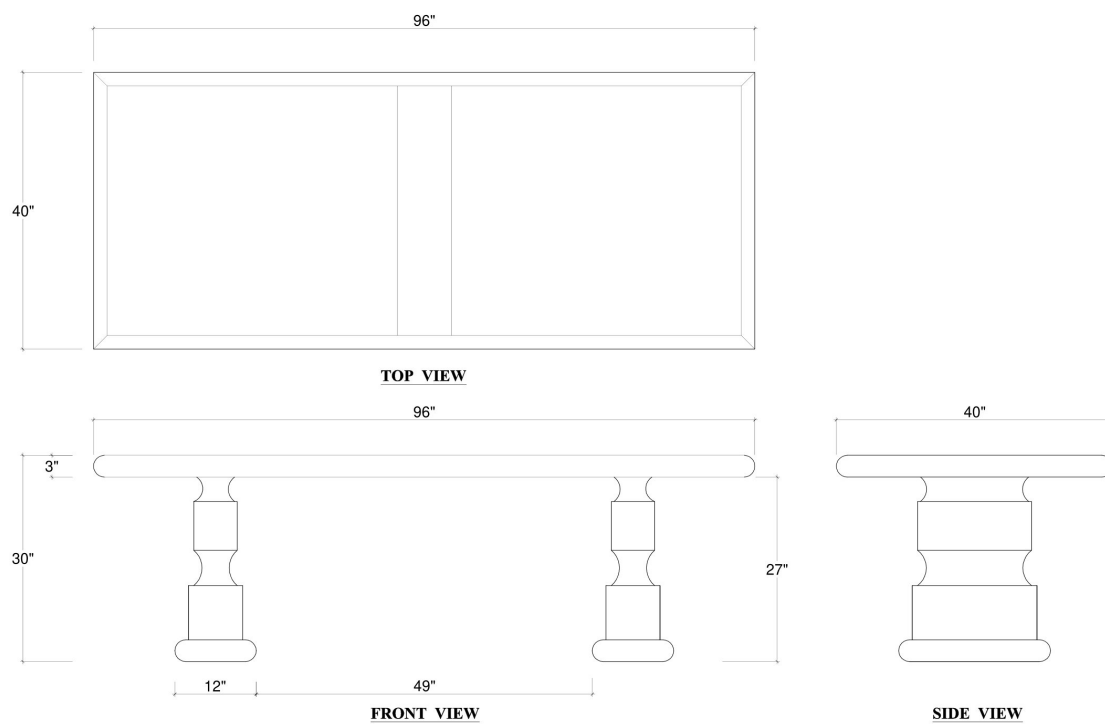

BRAMBLE

PRODUCT TEARSHEET

Boscombe Rectangular Dining Table 96"

Shown in: **BRH**

SKU: **76682**

Size: **96W x 40D x 30H in**

Overview

Boscombe Rectangular Dining Table 96"

Visual Highlights

Technical Specification

Dimensions	96W x 40D x 30H in	CBM	0.72
Number of Packages	3	Cubic Feet	25.43 ft³
Package 1 Dimensions	97.6 x 41.7 x 5.9 in	Package 1 Weight	167.4 lbs
Package 2 Dimensions	23.6 x 13.4 x 31.1 in	Package 2 Weight	68.41 lbs
Package 3 Dimensions	23.6 x 13.4 x 31.1 in	Package 3 Weight	68.41 lbs
Package Weight Total	304.24 lbs	Net Weight	264.55 lbs