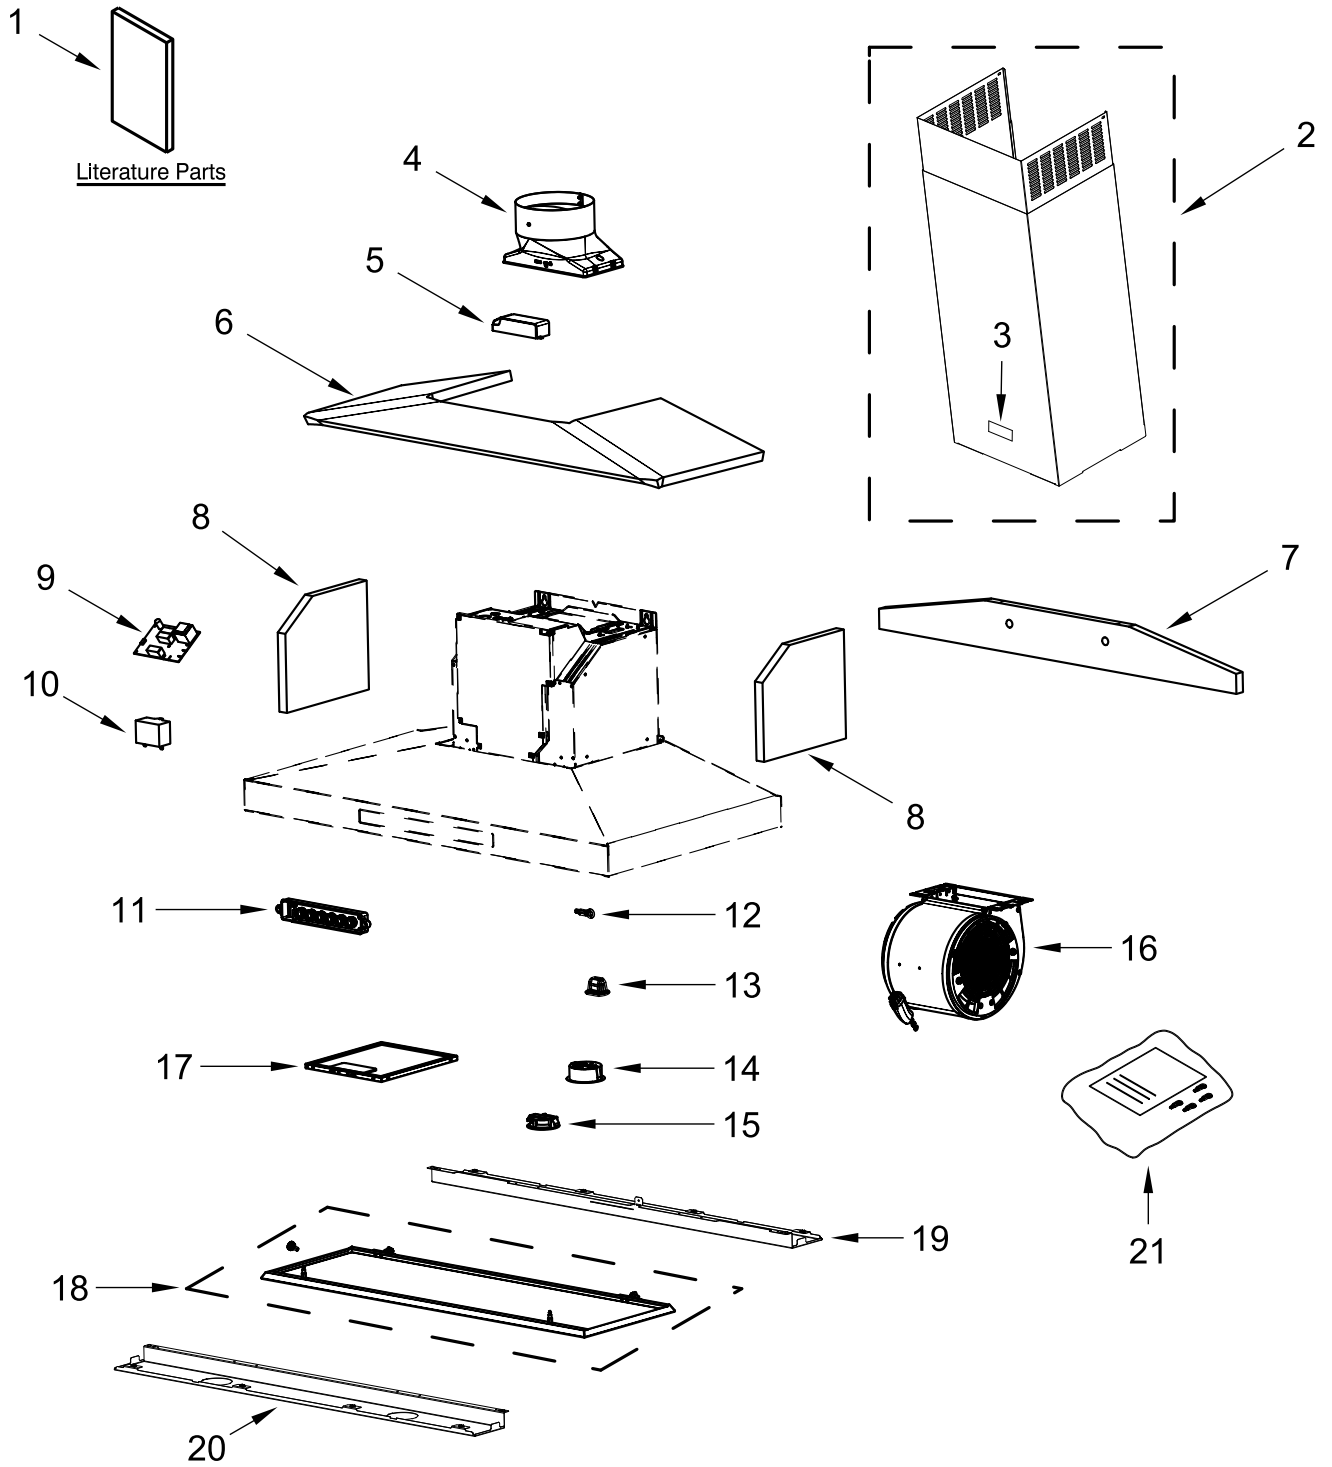

KitchenAid®

**30" AND 36" PROFESSIONAL HOOD
(Wall-Mount Perimetric Canopy)**

MODELS:

KVWB600HBS0 (Black Stainless)

KVWB606HBS0 (Black Stainless)

HOOD PARTS

HOOD PARTS

<u>Illus. No.</u>	<u>Part No.</u>	<u>Description</u>	<u>Illus. No.</u>	<u>Part No.</u>	<u>Description</u>	<u>Illus. No.</u>	<u>Part No.</u>	<u>Description</u>
1		Literature Parts	9	W11291913	Board, Control	20		Light Panel, Front
	W11230974	Use and Care Guide	10	W11245979	Capacitor (25 MF)		W11330960	30" Model Only
	W11250860	Warranty Page	11	W10716813	Control, Electronic		W11330965	36" Model Only
2	W11291917	Chimney, Upper and Lower	12	W10716822	Sensor, Speed	21	W11291918	Hardware, Installation
3		Badge	13	W10735735	Clip, Panel			ACCESSORIES
	W10518673	Stainless	14	W10638164	Assembly, Light		W10692910	Kit, Charcoal Filter (For non-vented installations only)
4	W10592040	Damper, Hood	15	W10795142	Light, LED		W10692908	Kit, Recirculation (For non-vented installations only)
5	W11281878	Driver, LED	16	W10638161	Blower, Fan		W10446915	Kit, 6" Makeup Air
6		Insulation	17	W10727013	Filter, Grease		W10613691	Kit, Power Cord
	W10716812	30" Model Only	18		Panel, Perimetric		W10692945	Kit, In-Line Smart
	W10727039	36" Model Only		W11291916	30" Model Only			
7		Insulation, Back		W11291920	36" Model Only			
	W10727038	30" Model Only	19		Light Panel, Rear			
	W10727040	36" Model Only		W11330959	30" Model Only			
8	W10717244	Insulation, Side		W11330964	36" Model Only			