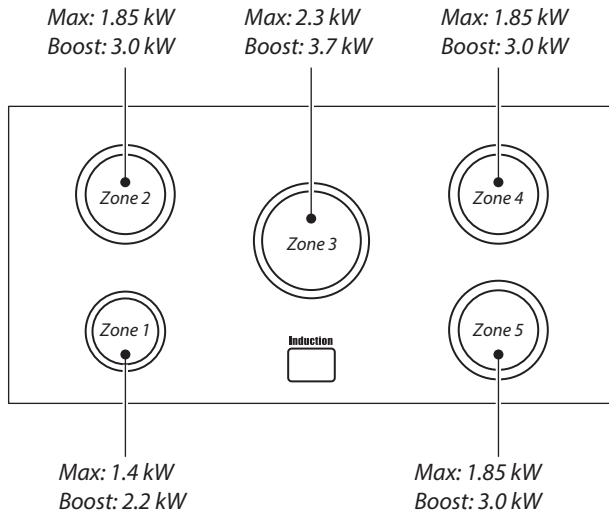

36" ELISE INDUCTION RANGETOP

MODEL: **AEL361INRT**

5 BURNER INDUCTION COOKTOP

| Cooking zone | Minimum Pan Diameter (Pan base) inches (mm) |
|--------------|---|
| Front left | 4 3/4" (120) |
| Rear left | 5 1/2" (140) |
| Center | 8 1/4" (160) |
| Rear right | 5 1/2" (140) |
| Front right | 5 1/2" (140) |

WARRANTY

- 2 Year Warranty on parts and labor with exception of cosmetic damage

36" ELISE INDUCTION RANGETOP

MODEL: AEL361INRT

CONNECTIONS

| | |
|---|--------------------------------------|
| Electric Supply | 240V 60 Hz |
| Electric Rating | 240V (2 Wire + Grd), 60Hz, 11.4 kW * |
| Branch Circuit Protection | 50 A * |
| Connection Type | NEMA 14-50P |
| Maximum total electric load 240 V | 11.4 kW* |
| * Load demand diversity calculation according to NFPA 70 article 220. | |

DIMENSIONS

| | 48" Induction Rangetop | 36" Induction Rangetop |
|----------------------------|-------------------------------|-------------------------------|
| Overall width | 47 9/16" (1208 mm) | 35 1/2" (900mm) |
| Overall depth | 26 7/16" (678 mm) | 26 7/16" (678 mm) |
| Minimum space for Rangetop | 48 " (1220 mm) | 31 1/2" (800mm) |
| Weight (unpacked) | 132 LBS (60 Kg) | 90 LBS (40 Kg) |

RANGETOP RATINGS

| Rangetop Zone | Max | Boost |
|----------------------|------------|--------------|
| Front Left | 1.40 kW | 2.20 kW |
| Rear Left | 1.85 kW | 3.00 kW |
| Center | 2.30 kW | 3.70 kW |
| Front Right | 1.85 kW | 3.00 kW |
| Rear Right | 1.85 kW | 3.00 kW |