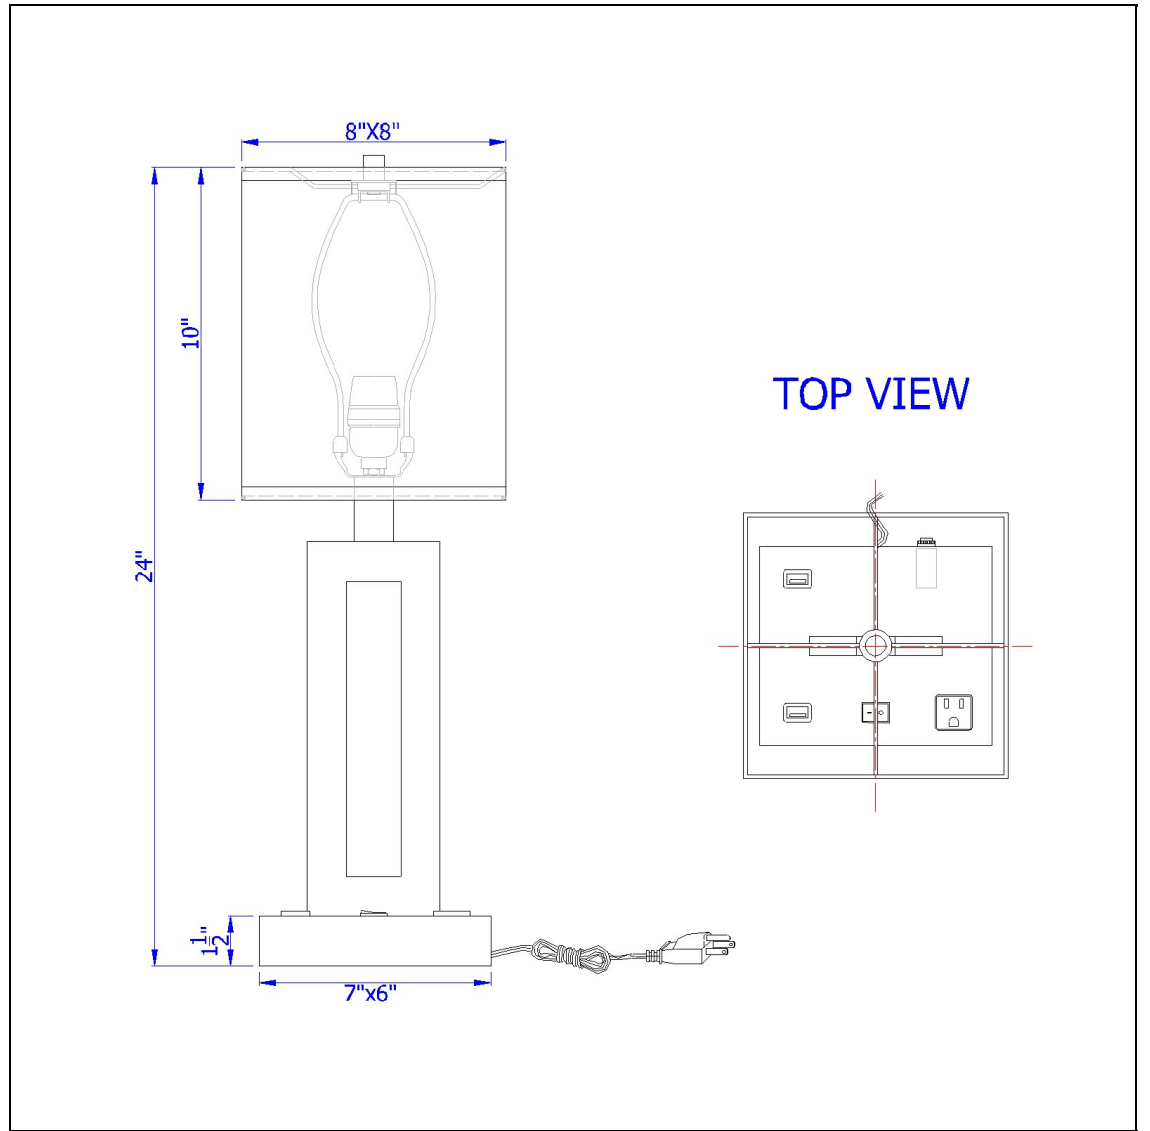

Product No. **LA-8040DK**

Description

Sarnia metal desk lamp with 1 outlet and 2 USB charging ports
Durable Metal Construction
Slim Keyhole Style Frame
Weighted Base for Added Stability
2 USB Ports on Base
2 Power Outlets on Base
Hardback Fabric Shade Included
Add a modern touch to any office area or your favorite night stand with this brushed steel metal des

Technical Specifications

UPC	020193067284	Shade Top1	8.00
Wattage	100W	Shade Top2	8.00
Switch Type	ON/OFF	Shade Bottom1	8.00
Bulb Base	E26	Shade Bottom2	8.00
Number of Lights	1	Shade Side	10.00
Color	Brushed Steel	Carton 1 Dimensions	20.90 x 9.50 x 9.50
Base Color	Brushed Steel	Carton 2 Dimensions	0.00 x 0.00 x 9.50
		Package Dimensions	L: 9.50 W: 9.50 H: 20.90