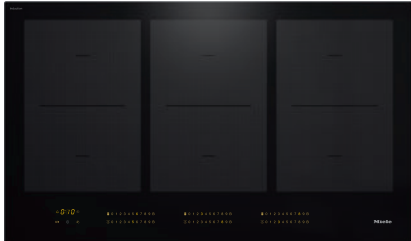

KM 7745 FL
Induction Cooktop
with 3 PowerFlex cooking areas for maximum performance

EAN: 4002516611615 / Material number: 12074230 / Old Material Number: 26774570USA

Recall function	•
Safety switch-off	•
Permanent pan recognition	•
Individual setting options (e.g. buzzers)	•
Wipe protection	•
Minute minder	•
Cleaning convenience	
Easy to clean ceramic glass	•
Safety	
Safety cut-out	•
Lock function	•
System lock	•
Integrated cooling blower	•
Overheating protection	•
Residual heat indicator	•
Technical data	
Dimensions (width) in in. (mm)	35 7/8 (909)
Dimensions (height) in in. (mm)	4 1/8 (103)
Dimensions in mm (depth)	21 1/4 (538)
Cutout dimensions (width) in in. (mm)	34 1/2 (876)
Cutout dimensions (depth) in in. (mm)	20 1/2 (518)
Casing height incl. connection box in mm	4 1/8 (103)
Internal cutout dimensions in mm (width) with flush installation	889
Internal cutout dimensions in mm (depth) with flush installation	518
Weight in lbs. (kg)	50 (23)
External cutout dimensions in mm (width) with flush installation	913
External cutout dimensions in mm (depth) with flush installation	542
Total connected load in kW	11.20
Power cord length in in. (m)	3 (1.2)
Voltage in V	208-240
Frequency in Hz	50-60
Standard accessories	
Power cord	Yes