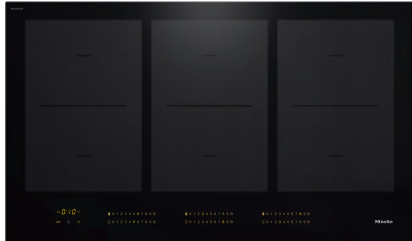

KM 7745 FL
 Induction Cooktop
 with 3 PowerFlex cooking areas for maximum performance

- Communication with the ventilation hood – automatic Con@ctivity function
- Intuitive quick selection via number sequences – Smart Select
- Shortest heating-up times – TwinBooster
- 6 cooking zones incl. 3 high-power PowerFlex cooking areas
- With a width of 35 7/8 (909) in (mm) for proud-mounted or flush-mounted installation

EAN: 4002516611615 / Material number: 12074230 / Old Material Number: 26774570USA

Heating type	
Fuel type	Induction
Design	
Independent of oven	•
Design	
Elegant glass ceramic surface	•
Flush	•
Ceramic surface colour	Black
Proud installation	•
Cooking zone details	
No. of rings	6
Number of cooking areas	3
Maximum number of pans	6
PowerFlex cooking zones	
No.	6
Type	PowerFlex cooking zone
Diameter in inches	Ø 150 – 230
Power in W	2100
Booster in W	3000
TwinBooster in W	3700
1st cooking zone/cooking area	
Position	Left
Type	PowerFlex bridge
Size in mm	230x390
Max. Booster power rating in W	3400
Max. rating in W	3100
Max. TwinBooster power rating in W	3700
2nd cooking zone/cooking area	
Position	Centered
Type	PowerFlex bridge
Size in mm	230x390
Max. Booster power rating in W	4800
Max. rating in W	3400
Max. TwinBooster power rating in W	7400
3rd cooking zone/cooking area	
Position	right
Type	PowerFlex bridge
Size in mm	230x390
Max. Booster power rating in W	4800
Max. rating in W	3400
Max. TwinBooster power rating in W	7400
User convenience	
Miele@home	•
Operation via sensor controls	Smart Select
Automatic function	Con@ctivity 3.0
Pan and pan size recognition	•
Display colour	Yellow
Auto heat-up	•
Keeping warm	•
Stop & Go function	•