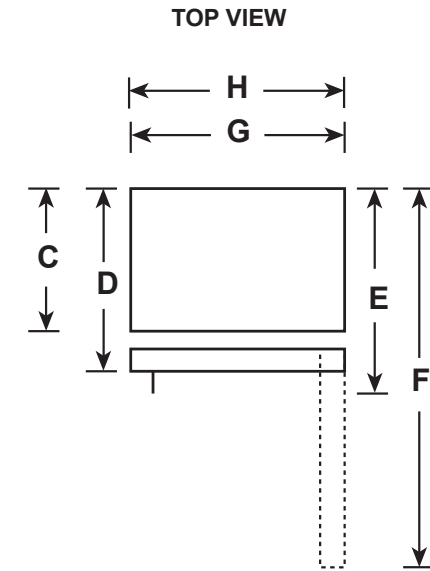

# GTS22KGN/KMN/KSN

GE® 21.9 Cu. Ft. Top-Freezer Refrigerator

## DIMENSIONS AND INSTALLATION INFORMATION (IN INCHES)

OVERALL DIMENSIONS	Height to top of hinge (in.) <b>A</b>	66-3/8
	Height to top of case (in.) <b>B</b>	65-7/8
	Case depth without door (in.) <b>C</b>	28-5/8
	Case depth less door handle (in.) <b>D</b>	32-3/8
	Case depth with door handle (in.) <b>E</b>	34-1/2
	Depth with fresh food door open 90° (in.) <b>F</b>	63-1/2
	Width (in.) <b>G</b>	32-3/4
	Width with door open 90° with door handle (in.) <b>H</b>	35-3/8
AIR CLEARANCES	Each side (in.)	1/8
	Top (in.)	1
	Back (in.)	2