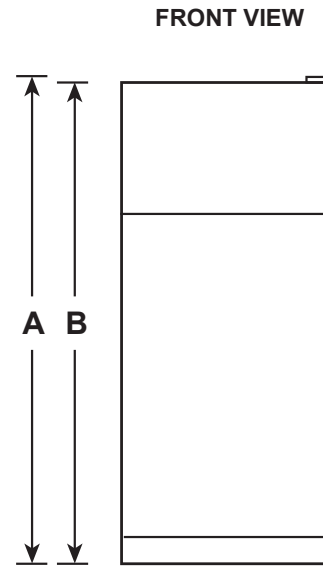

# GTS22KGN/KMN/KSN

GE® 21.9 Cu. Ft. Top-Freezer Refrigerator

## DIMENSIONS AND INSTALLATION INFORMATION (IN INCHES)

OVERALL DIMENSIONS	Height to top of hinge (in.) <b>A</b>	66-3/8
	Height to top of case (in.) <b>B</b>	65-7/8
	Case depth without door (in.) <b>C</b>	28-5/8
	Case depth less door handle (in.) <b>D</b>	32-3/8
	Case depth with door handle (in.) <b>E</b>	34-1/2
	Depth with fresh food door open 90° (in.) <b>F</b>	63-1/2
	Width (in.) <b>G</b>	32-3/4
	Width with door open 90° with door handle (in.) <b>H</b>	35-3/8
AIR CLEARANCES	Each side (in.)	1/8
	Top (in.)	1
	Back (in.)	2