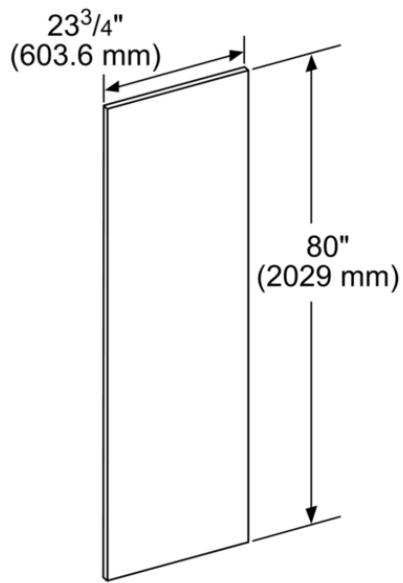

Door panel
TFL24IR905

TFL24IR905

Included accessories

825225956211

**Door panel
TFL24IR905**

measurements in inches (mm)

Product Features

: Accessory

Brand: Thermador

SKU: TFL24IR905

Internal article number: 00000000023000327

EAN code: 825225956211

Net weight: 44.000 lbs

: 66 lbs

Standard number of units per pallet: 12

UPC code: 825225956211