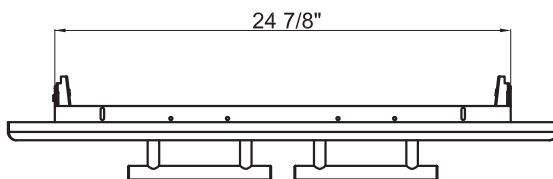

MODEL:  
XOG30DD

PRO-GRADE LUXURY  
DOUBLE ACCESS DOOR

**30**  
INCH

### Overall Dimensions

Width	Height	Depth
30	23 3/8	2 15/16

### Cut - Out Dimensions

Width	Height	Depth
25 1/4	19	