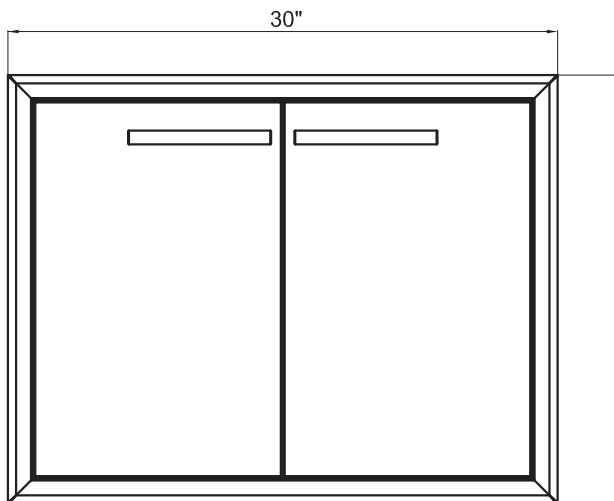

MODEL:  
XOG30DD

PRO-GRADE LUXURY  
DOUBLE ACCESS DOOR

**30**  
INCH

### Overall Dimensions

Width	Height	Depth
30	23 3/8	2 15/16

### Cut - Out Dimensions

Width	Height	Depth
25 1/4	19	