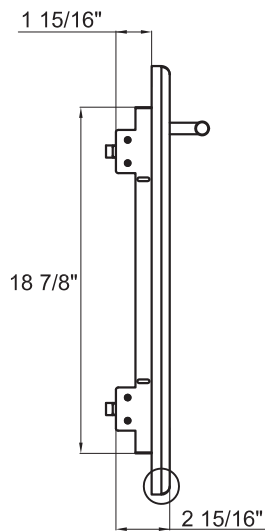

MODEL:  
XOG30DD

PRO-GRADE LUXURY  
DOUBLE ACCESS DOOR

**30**  
INCH

### Overall Dimensions

Width	Height	Depth
30	23 3/8	2 15/16

### Cut - Out Dimensions

Width	Height	Depth
25 1/4	19	