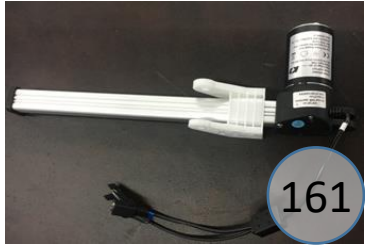

425

149

426

547

101

520

157

161

147

105

134

108

419