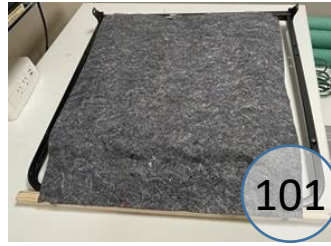

2260574

Call Out	Description
●	Blown Fiber
●	Cushion Chaise Pad - top Pad
●	Cushion Foam
●	KD Component
●	Cover

425

149

426

547

101

520