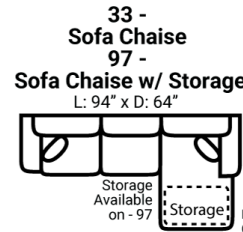

283

CONTRAST 1
(Both Sides w/ Welt)

Body 1: All Body Fabric – Contrast 1 : Both Sides of Pillows Including Welt

Sofa Height : 37" Seat Height: 21" Seat Depth: 22" Arm Height: 25"

PIECES

SOFAS

SECTIONALS

OTTOMANS

* Available in both Left and Right configurations

CONFIGURATIONS

Dimensions are approximate and subject to change.

Printed: 4/25/2024