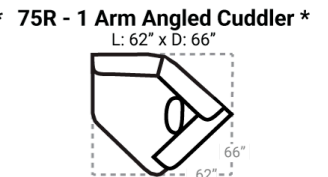

283

CONTRAST 1
(Both Sides w/ Welt)

Body 1: All Body Fabric – Contrast 1 : Both Sides of Pillows Including Welt

Sofa Height : 37" Seat Height: 21" Seat Depth: 22" Arm Height: 25"

PIECES

SOFAS

SECTIONALS

OTTOMANS

* Available in both Left and Right configurations

CONFIGURATIONS

Dimensions are approximate and subject to change.

Printed: 4/25/2024