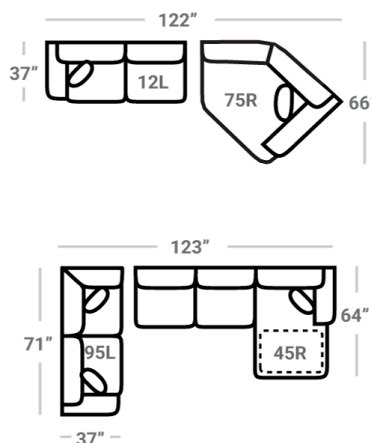

283

CONTRAST 1
(Both Sides w/ Welt)

Body 1: All Body Fabric – Contrast 1 : Both Sides of Pillows Including Welt

Sofa Height : 37" Seat Height: 21" Seat Depth: 22" Arm Height: 25"

PIECES

SOFAS

SECTIONALS

OTTOMANS

* Available in both Left and Right configurations

CONFIGURATIONS

Dimensions are approximate and subject to change.

Printed: 4/25/2024