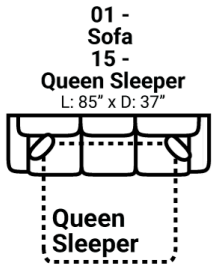

283

CONTRAST 1
(Both Sides w/ Welt)

Body 1: All Body Fabric – Contrast 1 : Both Sides of Pillows Including Welt

Sofa Height : 37" Seat Height: 21" Seat Depth: 22" Arm Height: 25"

PIECES

SOFAS

SECTIONALS

OTTOMANS

* Available in both Left and Right configurations

CONFIGURATIONS

Dimensions are approximate and subject to change.

Printed: 4/25/2024