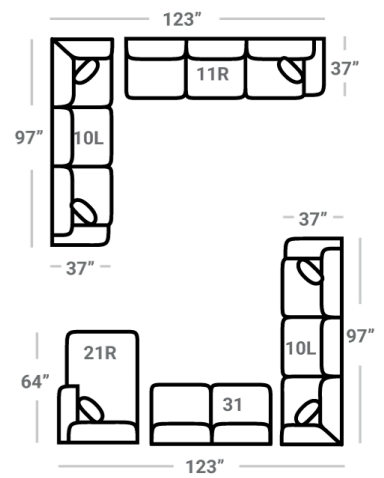

283

CONTRAST 1
(Both Sides w/ Welt)

Body 1: All Body Fabric – Contrast 1 : Both Sides of Pillows Including Welt

Sofa Height : 37" Seat Height: 21" Seat Depth: 22" Arm Height: 25"

PIECES

SOFAS

SECTIONALS

OTTOMANS

* Available in both Left and Right configurations

CONFIGURATIONS

Dimensions are approximate and subject to change.

Printed: 4/25/2024