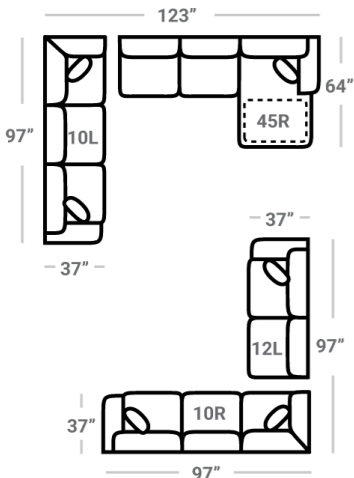

283

CONTRAST 1
(Both Sides w/ Welt)

Body 1: All Body Fabric – Contrast 1 : Both Sides of Pillows Including Welt

Sofa Height : 37" Seat Height: 21" Seat Depth: 22" Arm Height: 25"

PIECES

SOFAS

SECTIONALS

OTTOMANS

* Available in both Left and Right configurations

CONFIGURATIONS

Dimensions are approximate and subject to change.

Printed: 4/25/2024