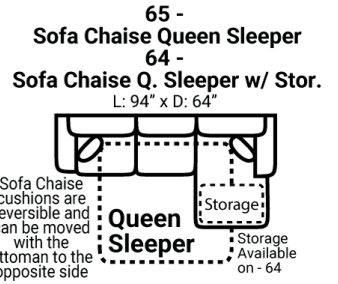

283

CONTRAST 1
(Both Sides w/ Welt)

Body 1: All Body Fabric – Contrast 1 : Both Sides of Pillows Including Welt

Sofa Height : 37" Seat Height: 21" Seat Depth: 22" Arm Height: 25"

PIECES

SOFAS

SECTIONALS

OTTOMANS

* Available in both Left and Right configurations

CONFIGURATIONS

Dimensions are approximate and subject to change.

Printed: 4/25/2024