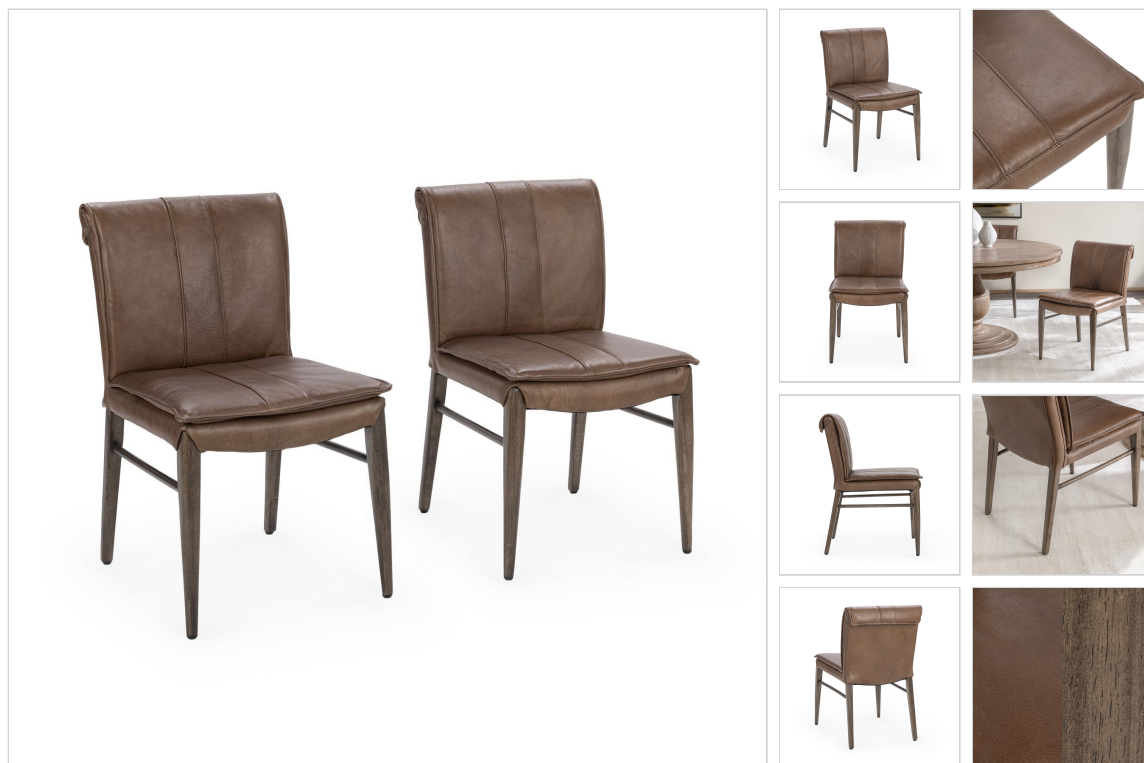

SKU: 53006503

LYNDEN DINING CHAIR SET OF 2 - MAPLE BROWN

DETAILS

Materials: Top Grain Leather, Parawood

Individual Product Dimensions: 19.00W x 23.00D x 33.00H

SHIPPING

Total Boxes: N.A.

Product Cubic Feet: 17.4

Packaged Dimensions: 43.30W x 30.30D x 22.44H

Requires Assembly