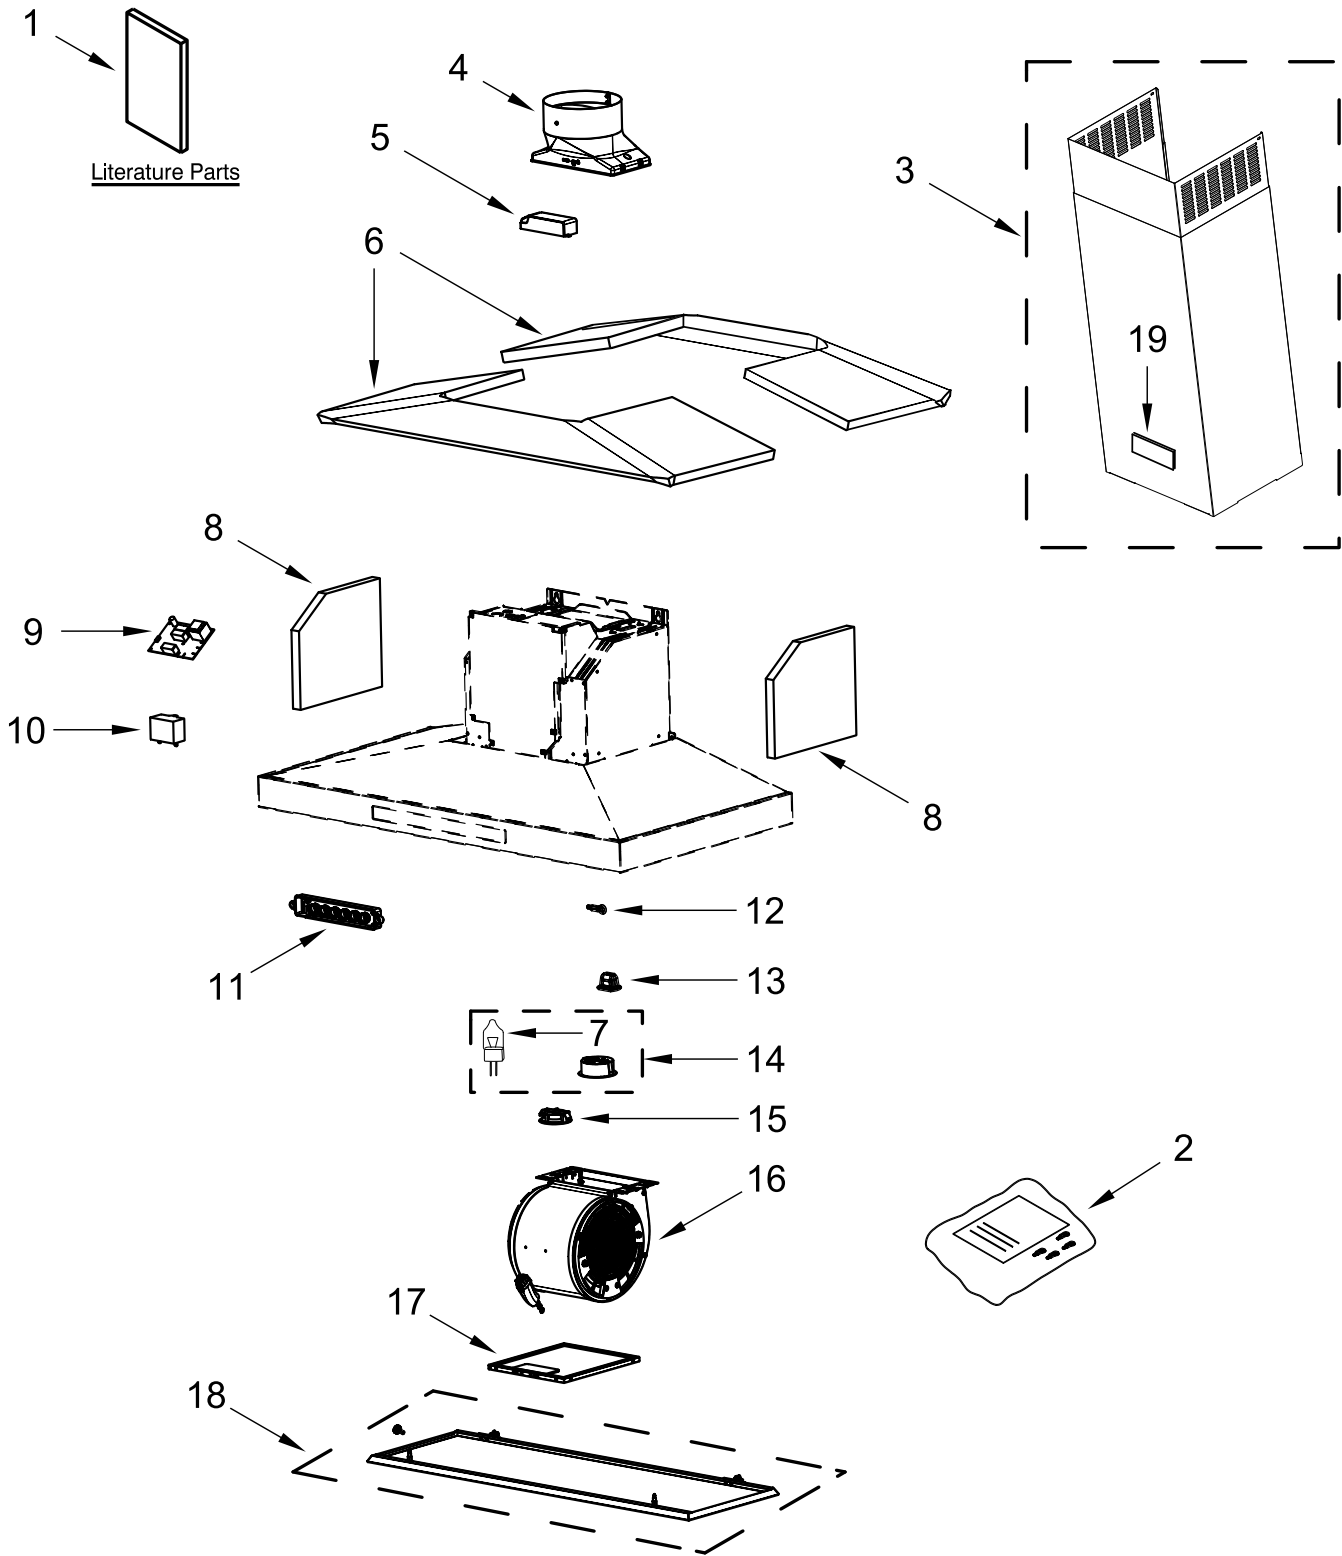

**KitchenAid®**

**36" PROFESSIONAL HOOD  
(Island-Mount Perimetric Canopy)**

**MODELS:**

KVIB606DSS3 (Stainless)

# HOOD PARTS