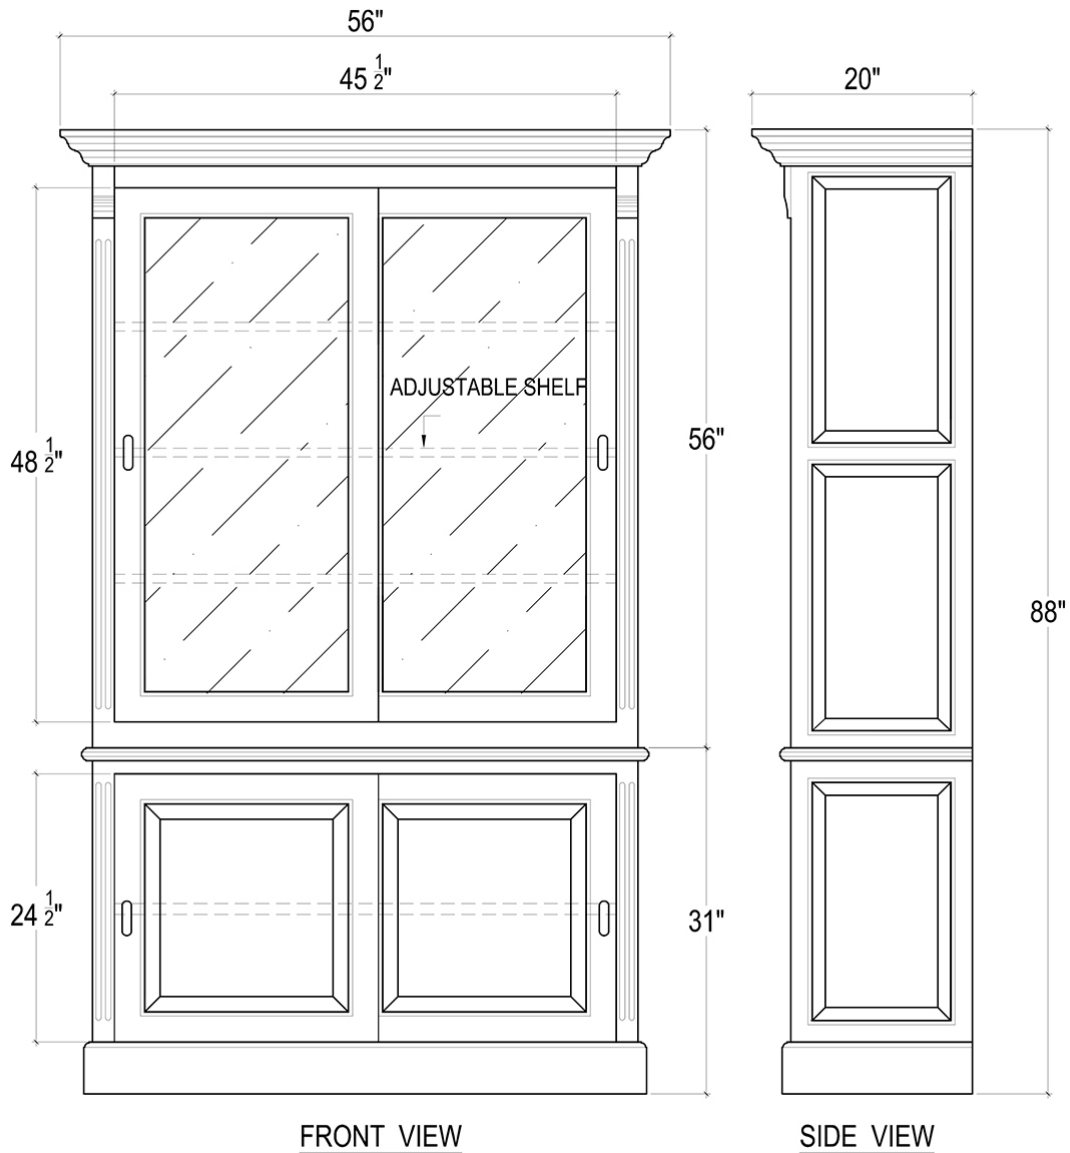

BRAMBLE

PRODUCT TEARSHEET

Hudson 88" Bookcase w/ 2 Sliding Doors

Shown in: **MBE TKB LDT**

SKU: **25976**

Size: **56W x 20D x 88H in**

Overview

For compact spaces, the Hudson 88" Bookcase with 2 Sliding Doors brings a generous amount of room for displaying and storage. Built from solid mahogany, it offers sturdiness and exceptional beauty. This piece is offered with a vast array of finish and distress options to create a truly custom design.

Visual Highlights

Technical Specification

Dimensions	56W x 20D x 88H in	CBM	1.7658825
Number of Packages	2	Cubic Feet	62.36 ft³
Package 1 Dimensions	58.7 x 23.2 x 61.8 in	Package 1 Weight	192.18 lbs
Package 2 Dimensions	54.7 x 20.7 x 37 in	Package 2 Weight	95.53 lbs
Package Weight Total	287.7 lbs	Net Weight	262.35 lbs
Material	Mahogany	Best Seller	