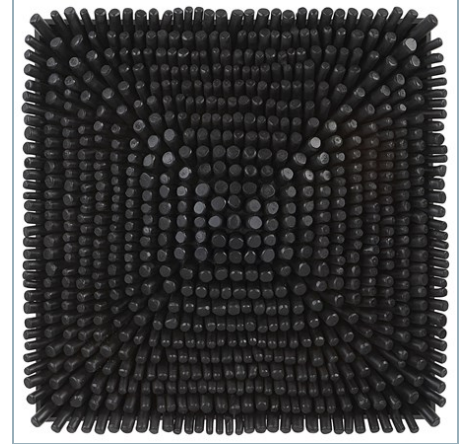

UTTERMOST

New

PORTSIDE ROUND MIRROR, GRAY

ITEM #09873

Creating the feel of casual coastal living, this fir wood mirror features a light driftwood finish with gray glazing, creating a relaxed look that will transport you to your favorite summer getaway. Mirror has a generous 1 1/4" bevel.

Designer:	0
Dimensions:	40 W X 40 H X 3 D (in)
Weight:	44
Ship Via:	Motor Freight
UPC Number:	792977098738

Complementary Items

PORTSIDE WOOD WALL PANEL, WHITE

04322 | 24 W X 24 H X 4 D (IN)

PORTSIDE WOOD WALL PANEL, GRAY

04264 | 24 W X 24 H X 4 D (IN)

PORTSIDE WOOD WALL PANEL, BLACK

04321 | 24 W X 24 H X 4 D (IN)