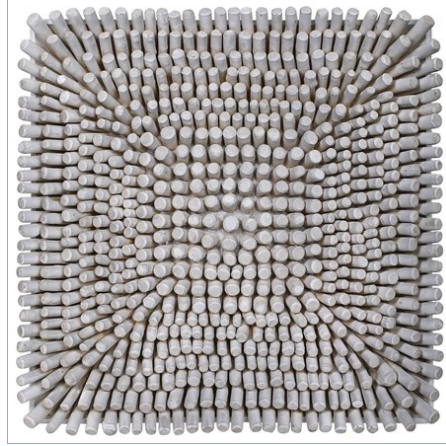

UTTERMOST

New

PORTSIDE ROUND MIRROR, GRAY

ITEM #09873

Creating the feel of casual coastal living, this fir wood mirror features a light driftwood finish with gray glazing, creating a relaxed look that will transport you to your favorite summer getaway. Mirror has a generous 1 1/4" bevel.

Designer:	0
Dimensions:	40 W X 40 H X 3 D (in)
Weight:	44
Ship Via:	Motor Freight
UPC Number:	792977098738

Complementary Items

PORTSIDE WOOD WALL PANEL, WHITE

04322 | 24 W X 24 H X 4 D (IN)

PORTSIDE WOOD WALL PANEL, GRAY

04264 | 24 W X 24 H X 4 D (IN)

PORTSIDE WOOD WALL PANEL, BLACK

04321 | 24 W X 24 H X 4 D (IN)