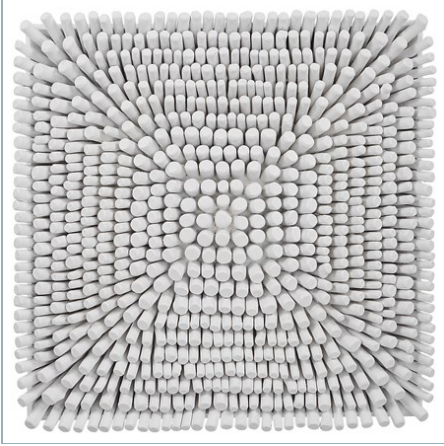

UTTERMOST

New

PORTSIDE ROUND MIRROR, GRAY

ITEM #09873

Creating the feel of casual coastal living, this fir wood mirror features a light driftwood finish with gray glazing, creating a relaxed look that will transport you to your favorite summer getaway. Mirror has a generous 1 1/4" bevel.

Designer:	0
Dimensions:	40 W X 40 H X 3 D (in)
Weight:	44
Ship Via:	Motor Freight
UPC Number:	792977098738

Complementary Items

PORTSIDE WOOD WALL PANEL, WHITE

04322 | 24 W X 24 H X 4 D (IN)

PORTSIDE WOOD WALL PANEL, GRAY