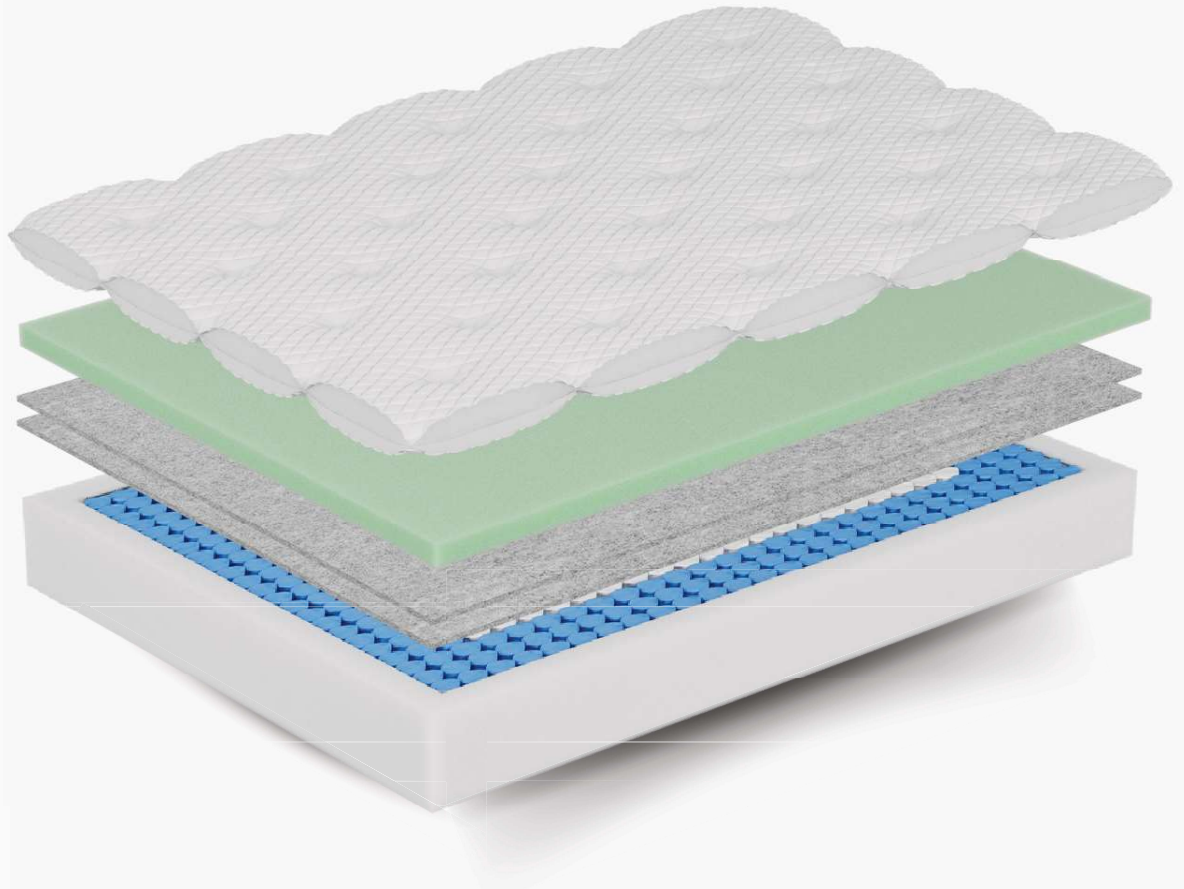

Made in Canada

info@dreamstarbedding.com | +1-416-245-3226 | Toronto, Canada