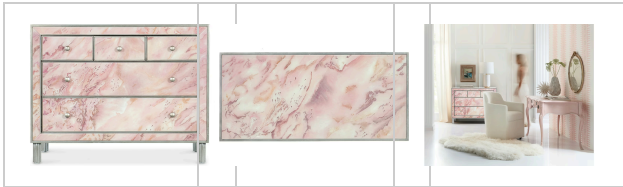

**Hooker Furniture Living Room Furniture Susan G. Komen  
Eternal Chest**

**Hooker Furniture**  
[www.hookerfurniture.com](http://www.hookerfurniture.com)

**Let's chat**

We're Online

**SKU:** 5000-85002-67

**Number of Shelves:** 0

**Number of Drawers:** 5

**Number of Leaves:** 0

**Style:** Transitional

**Finish:** Pinks

**Brand:** Hooker Furniture

**Product Description:** A tribute to the incredible strength and fortitude of those affected by breast cancer, the Eternal Chest features reverse painted glass and watercolor-like pink hues complemented by silver accents, ribbed silver legs and silver-finished round metal knobs. The five self-closing drawers have pink interiors.

**Status:** Active

**Finish:** Reverse handpainted glass in pink colors with silver legs and frame and silver finished round metal knob hardware

**Features:** Five self-closing drawers  
Drawers have pink interior  
Reverse painted glass