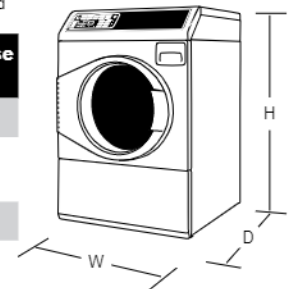

FRONT LOAD WASHERS & MATCHING DRYERS

FF7

DF7

Product Code	FF7005WN (White) FF7005SN (Stainless) FF7008WN (White, Right Hinged)	DF7000WG (White, Gas) DF7000WE (White, Electric) DF7000SG (Stainless, Gas) DF7000SE (Stainless, Electric)
Available Colors	White or Stainless Steel	White or Stainless Steel
Capacity – Cu. Ft.	3.5	7.0
Stainless Steel Wash Tub & Outer Tub	•	
Galvanized Cylinder		• (White)
Stainless Steel Cylinder		• (Stainless)
ADA Compliant	•	•
Preset Cycles	9	7
Temperature Selections	4	4
Spin Speed Selections	4	
Soil Level Selections	4	
Allergy Rinse	•	
Sanitize with Oxi	•	
Auto Dry Cycles		4
Anti-Wrinkle		•
Moisture Sensor		•
Eco Dry		•
Cylinder Light		•
End-of-Cycle Signal	•	•
Time Remaining Display	•	•
Favorite Cycles	•	•
Pedestal Available	White or Black	White or Black
Warranty	5-Year Parts & Labor	5-Year Parts & Labor
Model No.	AFNE9BSP116TW13 AFNE9BSP116TN13 AFNE9BSP116TW01	ADGE9BGS115TW01 ADEE9BGS175TW01 ADGE9BSS115TN01 ADEE9BSS175TN01

Agency approvals: cULus, CSA us star, MA gas board

Dimensions	W-Width	H-Height	D-Depth	Depth w/ Door Open	Depth w/ Hose & Door
FF7005WN / FF7005SE / FF7008WN	26 7/8"	40 7/16"	27 3/4"	53 7/8"	31 3/8"
DF7000WG / DF7000WE / DF7000SG / DF7000SE	26 7/8"	40 7/16"	28"	51 1/2"	–
PEDESTALS	26 7/8"	8"	27"	–	–