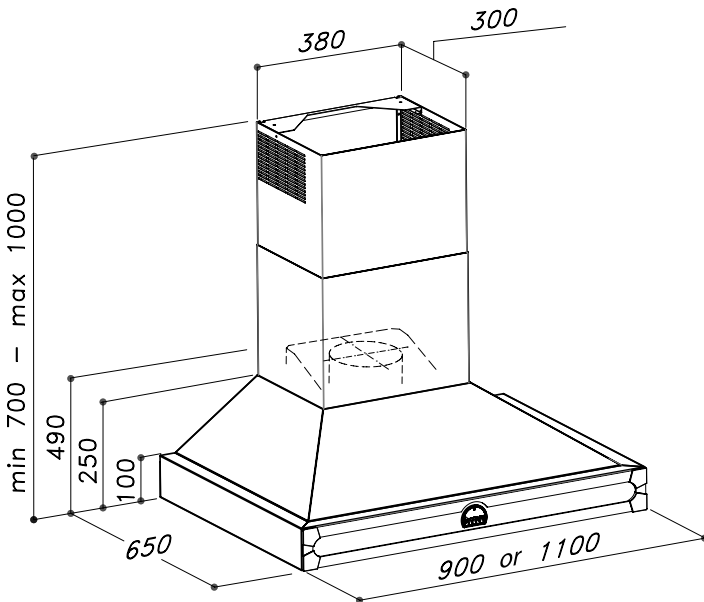

## CORNUFÉ 90 HOOD: H9

900 W x 650 D x 700 H (mm)  
 35.4 W x 25.6 D x 27.5 H (inches)  
 Traditional wall-mounted chimney hood  
 Available in all color and trim options  
 4-Speed Variable Motor  
 One 600 CFM blower – unobstructed air flow with Ø6" duct  
 Remote Control and In-Hood Activation Controls  
 Three 20W high-intensity lights  
 2 dishwasher-safe baffle filters with grease capture system  
 Voltage: 120v; 60Hz, total rating: 425W, 3.6 AMP  
 Telescopic flue cover extends to maximum hood height of 39.3" (1000 mm)

## CORNUFÉ 110 HOOD: H1

1100 W x 650 D x 700 H (mm)  
 43.3 W x 25.6 D x 27.5 H (inches)  
 Traditional wall-mounted chimney hood  
 Available in all color and trim options  
 4-Speed Variable Motor  
 One 600 CFM blower – unobstructed air flow with Ø6" duct  
 Remote Control and In-Hood Activation Controls  
 Three 20W high-intensity Halogen lights  
 2 dishwasher-safe baffle filters with grease capture system  
 Voltage: 120v; 60Hz, total rating: 425W, 3.6 AMP  
 Telescopic flue cover extends to maximum hood height of 39.37" (1000 mm)