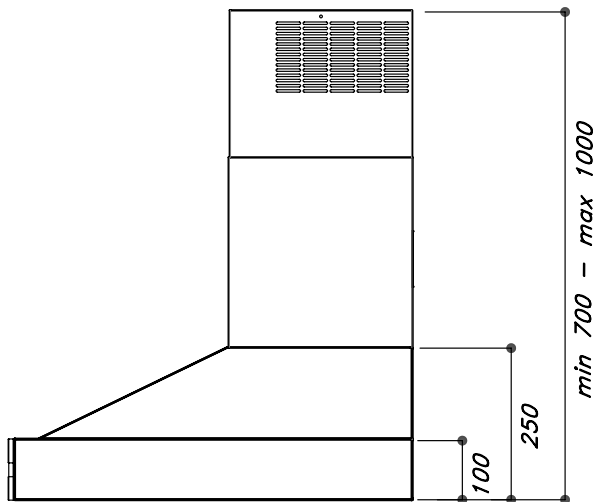

## CORNUFÉ 90 HOOD: H9

900 W x 650 D x 700 H (mm)  
 35.4 W x 25.6 D x 27.5 H (inches)  
 Traditional wall-mounted chimney hood  
 Available in all color and trim options  
 4-Speed Variable Motor  
 One 600 CFM blower – unobstructed air flow with Ø6" duct  
 Remote Control and In-Hood Activation Controls  
 Three 20W high-intensity lights  
 2 dishwasher-safe baffle filters with grease capture system  
 Voltage: 120v; 60Hz, total rating: 425W, 3.6 AMP  
 Telescopic flue cover extends to maximum hood height of 39.3" (1000 mm)

## CORNUFÉ 110 HOOD: H1

1100 W x 650 D x 700 H (mm)  
 43.3 W x 25.6 D x 27.5 H (inches)  
 Traditional wall-mounted chimney hood  
 Available in all color and trim options  
 4-Speed Variable Motor  
 One 600 CFM blower – unobstructed air flow with Ø6" duct  
 Remote Control and In-Hood Activation Controls  
 Three 20W high-intensity Halogen lights  
 2 dishwasher-safe baffle filters with grease capture system  
 Voltage: 120v; 60Hz, total rating: 425W, 3.6 AMP  
 Telescopic flue cover extends to maximum hood height of 39.37" (1000 mm)