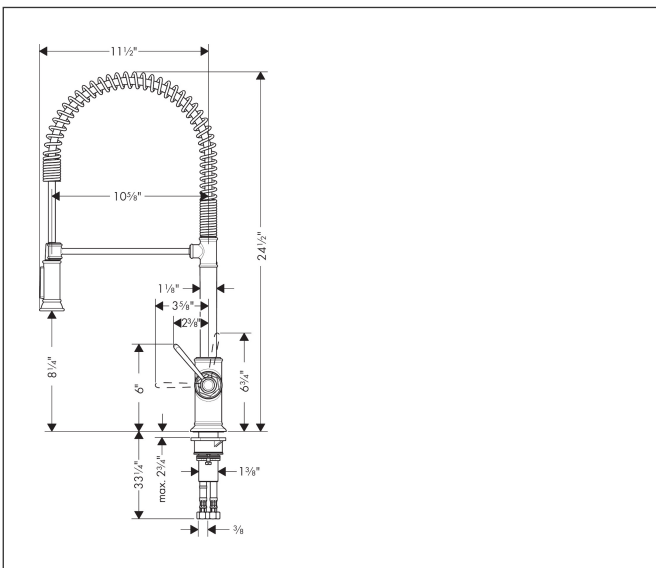

Brand AXOR
 Art. Name **AXOR Montreux** Semi-Pro Kitchen Faucet 2-Spray, 1.75 GPM
 Art. Nr. 16582831
 Surface polished nickel
 Pos. 1

Product Picture

Features

- Swivel range 360°
- Laminar spray and shower spray
- Lockable shower spray, spray return through pressing spray diverter
- Deck-mounted
- Maximum flow rate (at 3 bar): 6.6 l/min
- Ceramic cartridge
- G 3/8 hose connections
- Integrated non-return valve
- Single handle kitchen faucet, connection hoses, fixation set, installation manual

Drawing

Technology

Spray Types